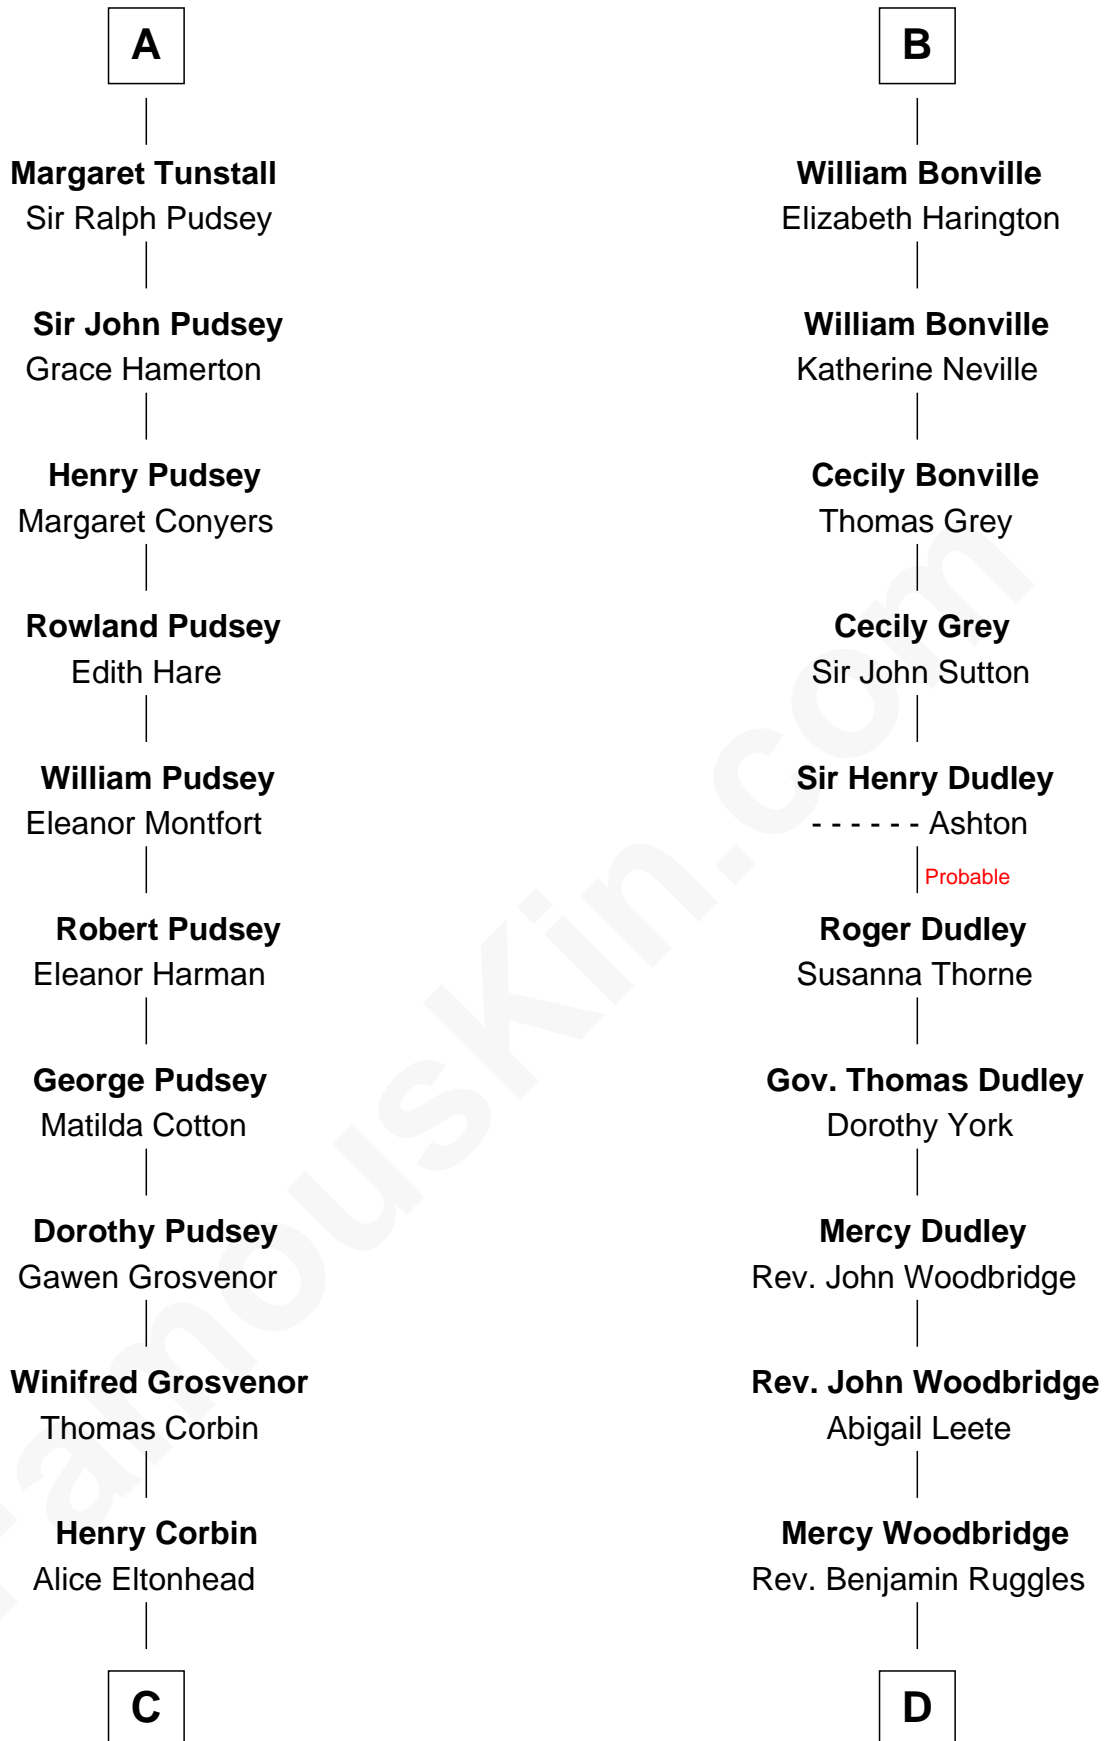

# FamousKin.com Relationship Chart of

**Edward Lloyd V**

*13th Governor of Maryland*

21st cousin of

**John Brown**

*American Abolitionist*

**C**

**Ann Corbin**  
Col. William Tayloe

**John Tayloe**  
Elizabeth Gwynn

**John Tayloe**  
Rebecca Plater

**Elizabeth Tayloe**  
Col. Edward Lloyd

**Edward Lloyd V**  
*13th Governor of Maryland*

**D**

**Mercy Ruggles**  
Jonathan Humphrey

**Oliver Humphrey**  
Sarah Garrett

**Ruth Humphrey**  
Gideon Mills

**Ruth Mills**  
Owen Brown

**John Brown**  
*American Abolitionist*