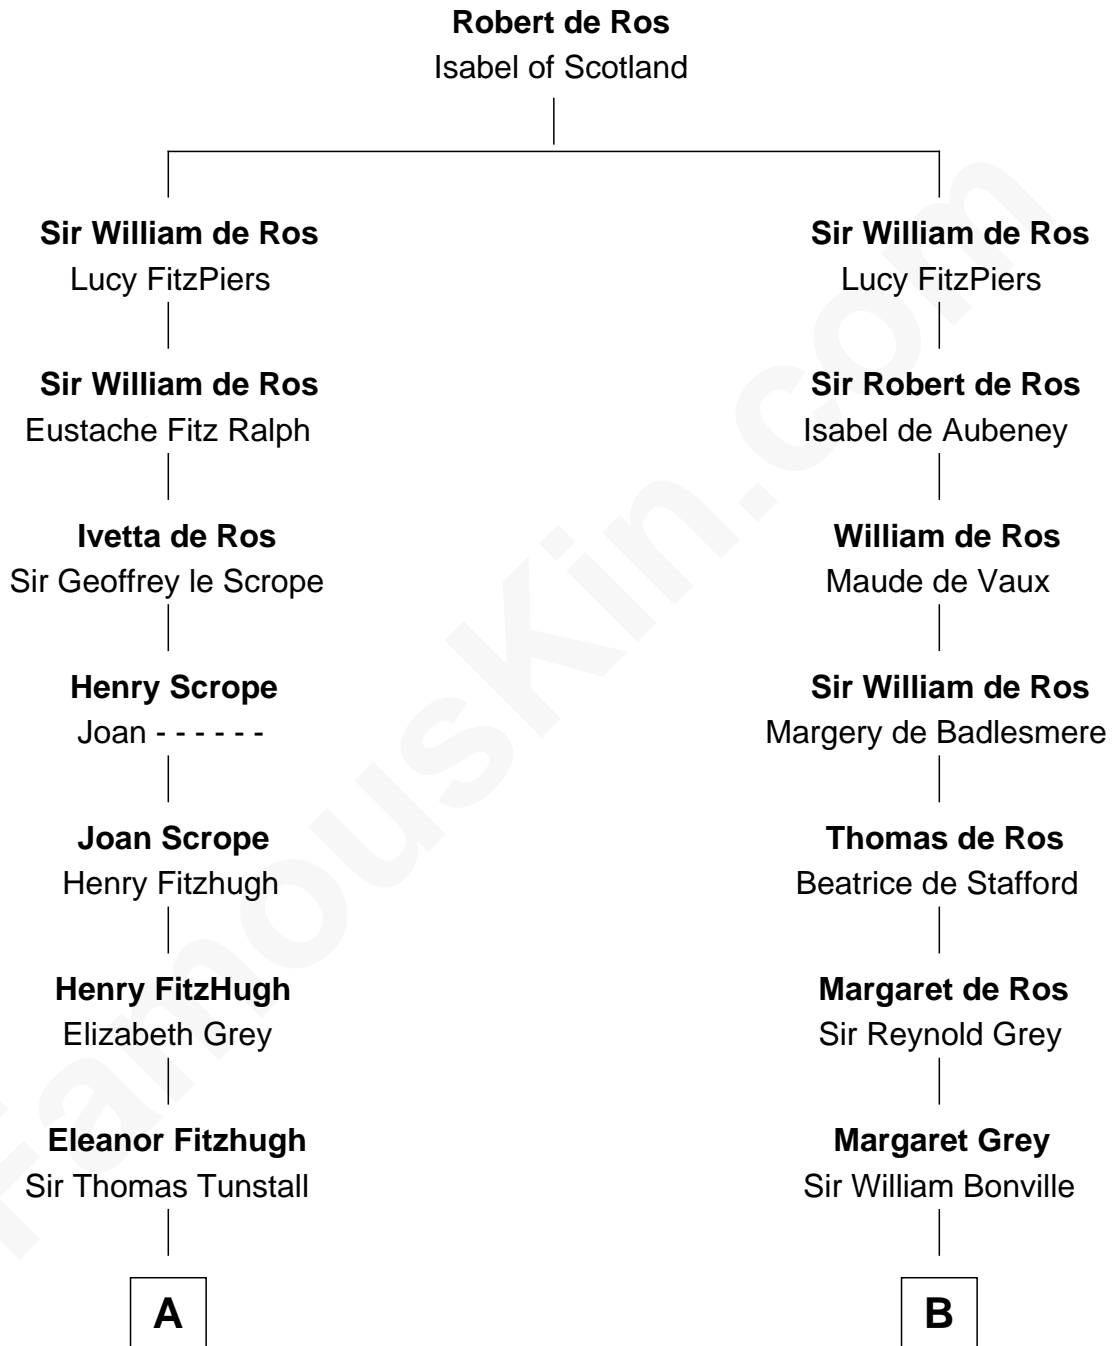

# FamousKin.com Relationship Chart of

**Edward Lloyd V**

*13th Governor of Maryland*

21st cousin of

**John Brown**

*American Abolitionist*

**C**

**Ann Corbin**  
Col. William Tayloe

**John Tayloe**  
Elizabeth Gwynn

**John Tayloe**  
Rebecca Plater

**Elizabeth Tayloe**  
Col. Edward Lloyd

**Edward Lloyd V**  
*13th Governor of Maryland*

**D**

**Mercy Ruggles**  
Jonathan Humphrey

**Oliver Humphrey**  
Sarah Garrett

**Ruth Humphrey**  
Gideon Mills

**Ruth Mills**  
Owen Brown

**John Brown**  
*American Abolitionist*