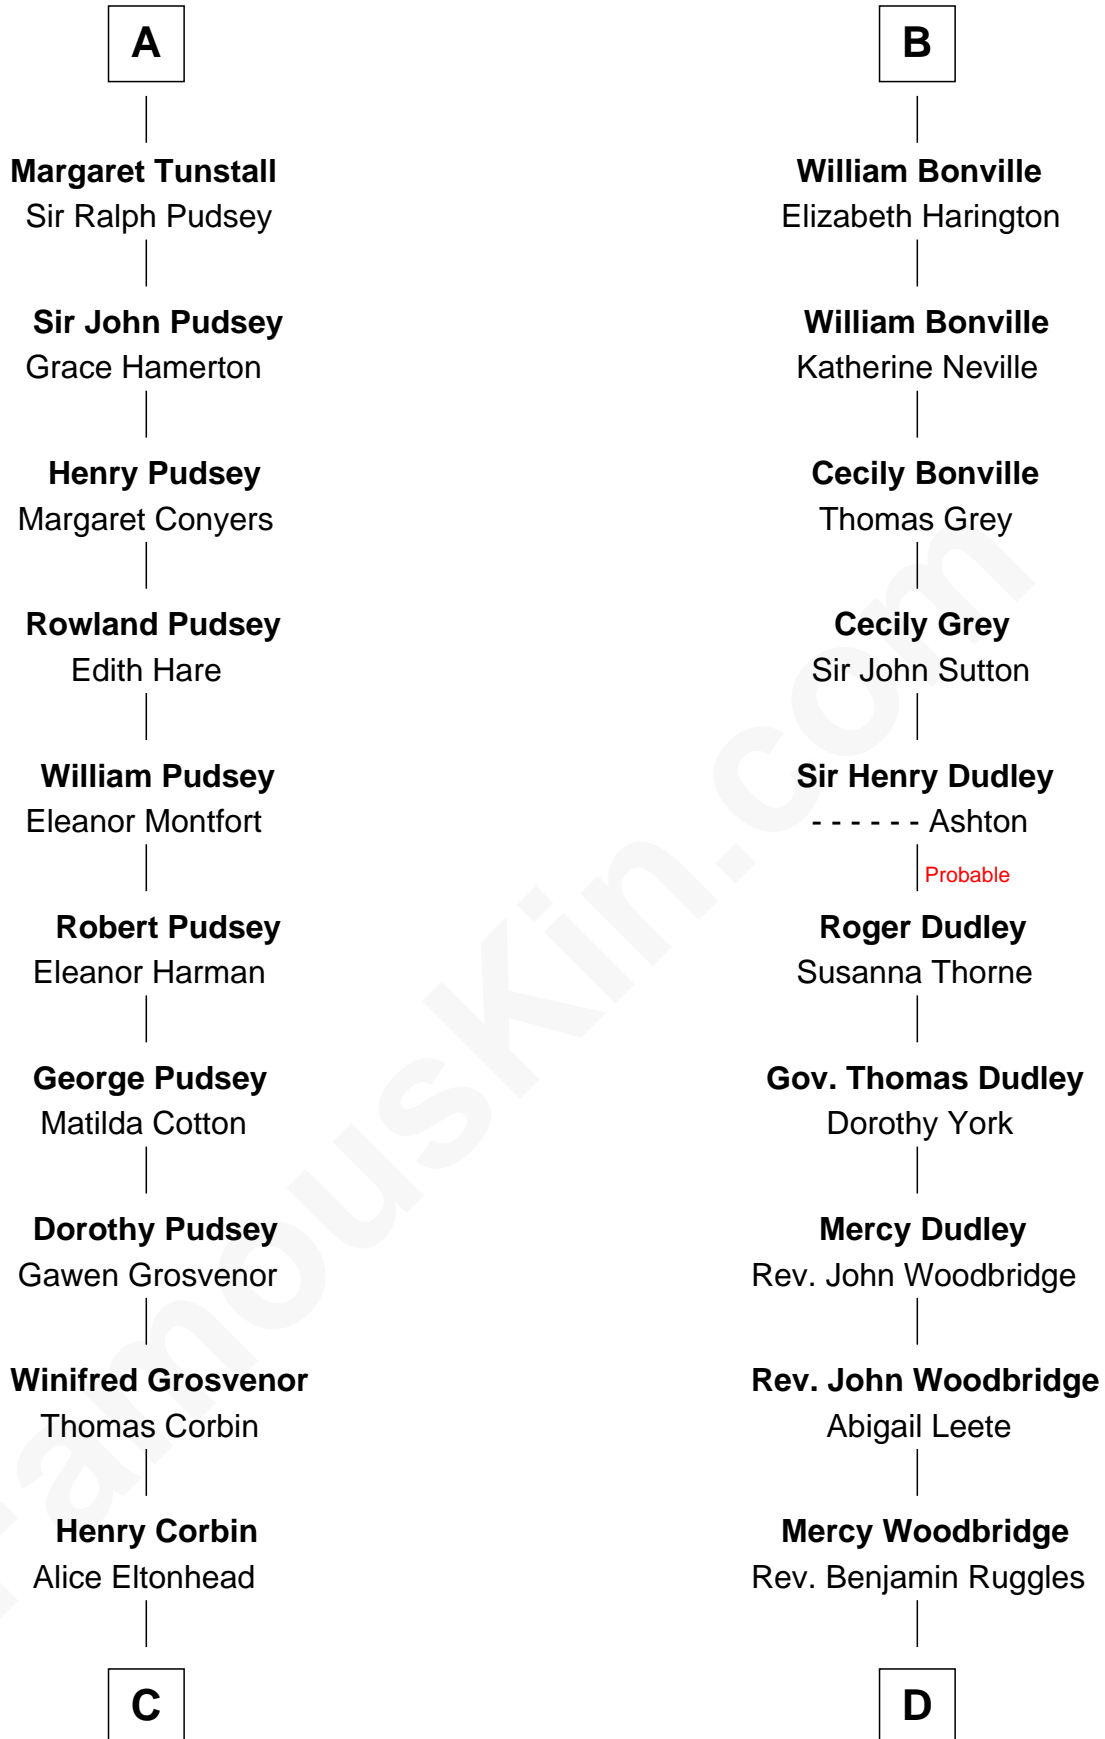

FamousKin.com Relationship Chart of

Edward Lloyd V

13th Governor of Maryland

21st cousin of

John Brown

American Abolitionist

Reginald FitzPiers

C

Ann Corbin
Col. William Tayloe

John Tayloe
Elizabeth Gwynn

John Tayloe
Rebecca Plater

Elizabeth Tayloe
Col. Edward Lloyd

Edward Lloyd V
13th Governor of Maryland

D

Mercy Ruggles
Jonathan Humphrey

Oliver Humphrey
Sarah Garrett

Ruth Humphrey
Gideon Mills

Ruth Mills
Owen Brown

John Brown
American Abolitionist