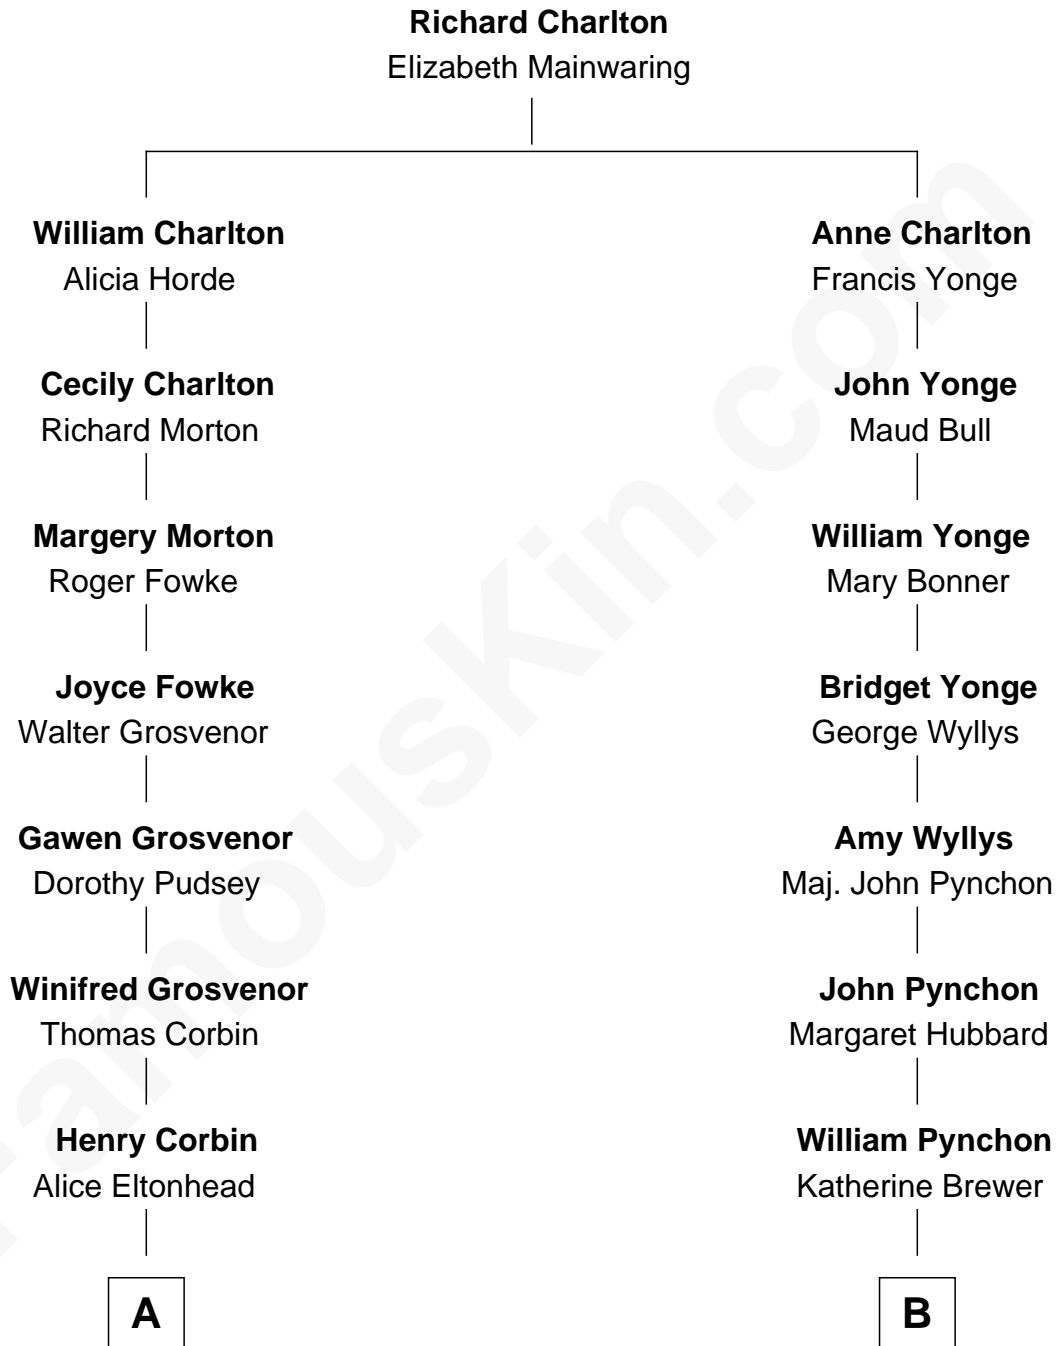

FamousKin.com Relationship Chart of

Edward Lloyd V

13th Governor of Maryland

11th cousin 2 times removed of

Thomas Pynchon

American Novelist

A

Ann Corbin
Col. William Tayloe

John Tayloe
Elizabeth Gwynn

John Tayloe
Rebecca Plater

Elizabeth Tayloe
Col. Edward Lloyd

Edward Lloyd V
13th Governor of Maryland

B

Joseph Pynchon
Sarah Ruggles

Thomas Ruggles Pynchon
Mary Tomlinson

William Henry Ruggles Pynchon
Mary Murdock