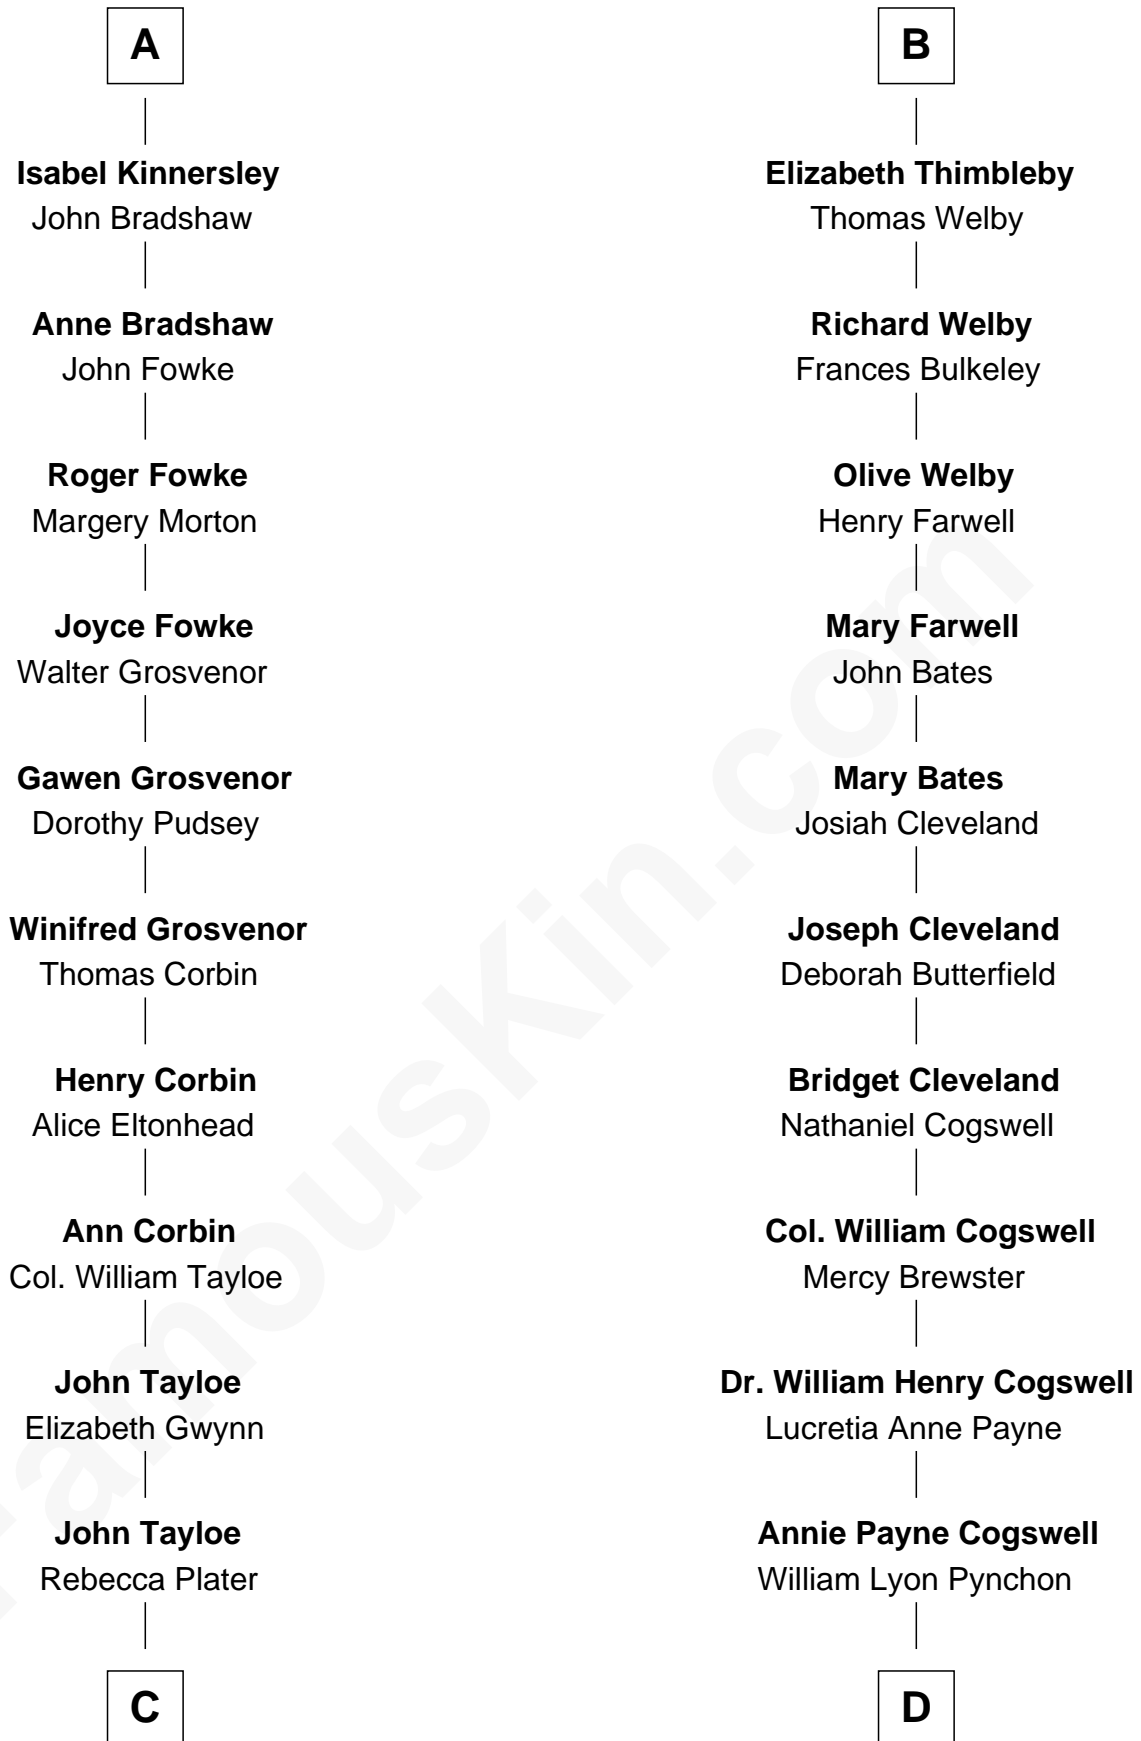

# FamousKin.com Relationship Chart of

**Edward Lloyd V**

*13th Governor of Maryland*

18th cousin 1 time removed of

**Thomas Pynchon**

*American Novelist*

**Sir William de Ros**  
Margery de Badlesmere

**C**

**Elizabeth Tayloe**  
Col. Edward Lloyd

**Edward Lloyd V**  
*13th Governor of Maryland*

**D**

**William Henry Chichele Pynchon**  
Carrie Susan Moyses

**Thomas Ruggles Pynchon**  
Catherine Frances Bennett

**Thomas Pynchon**  
*Novelist*

FamousKin.com