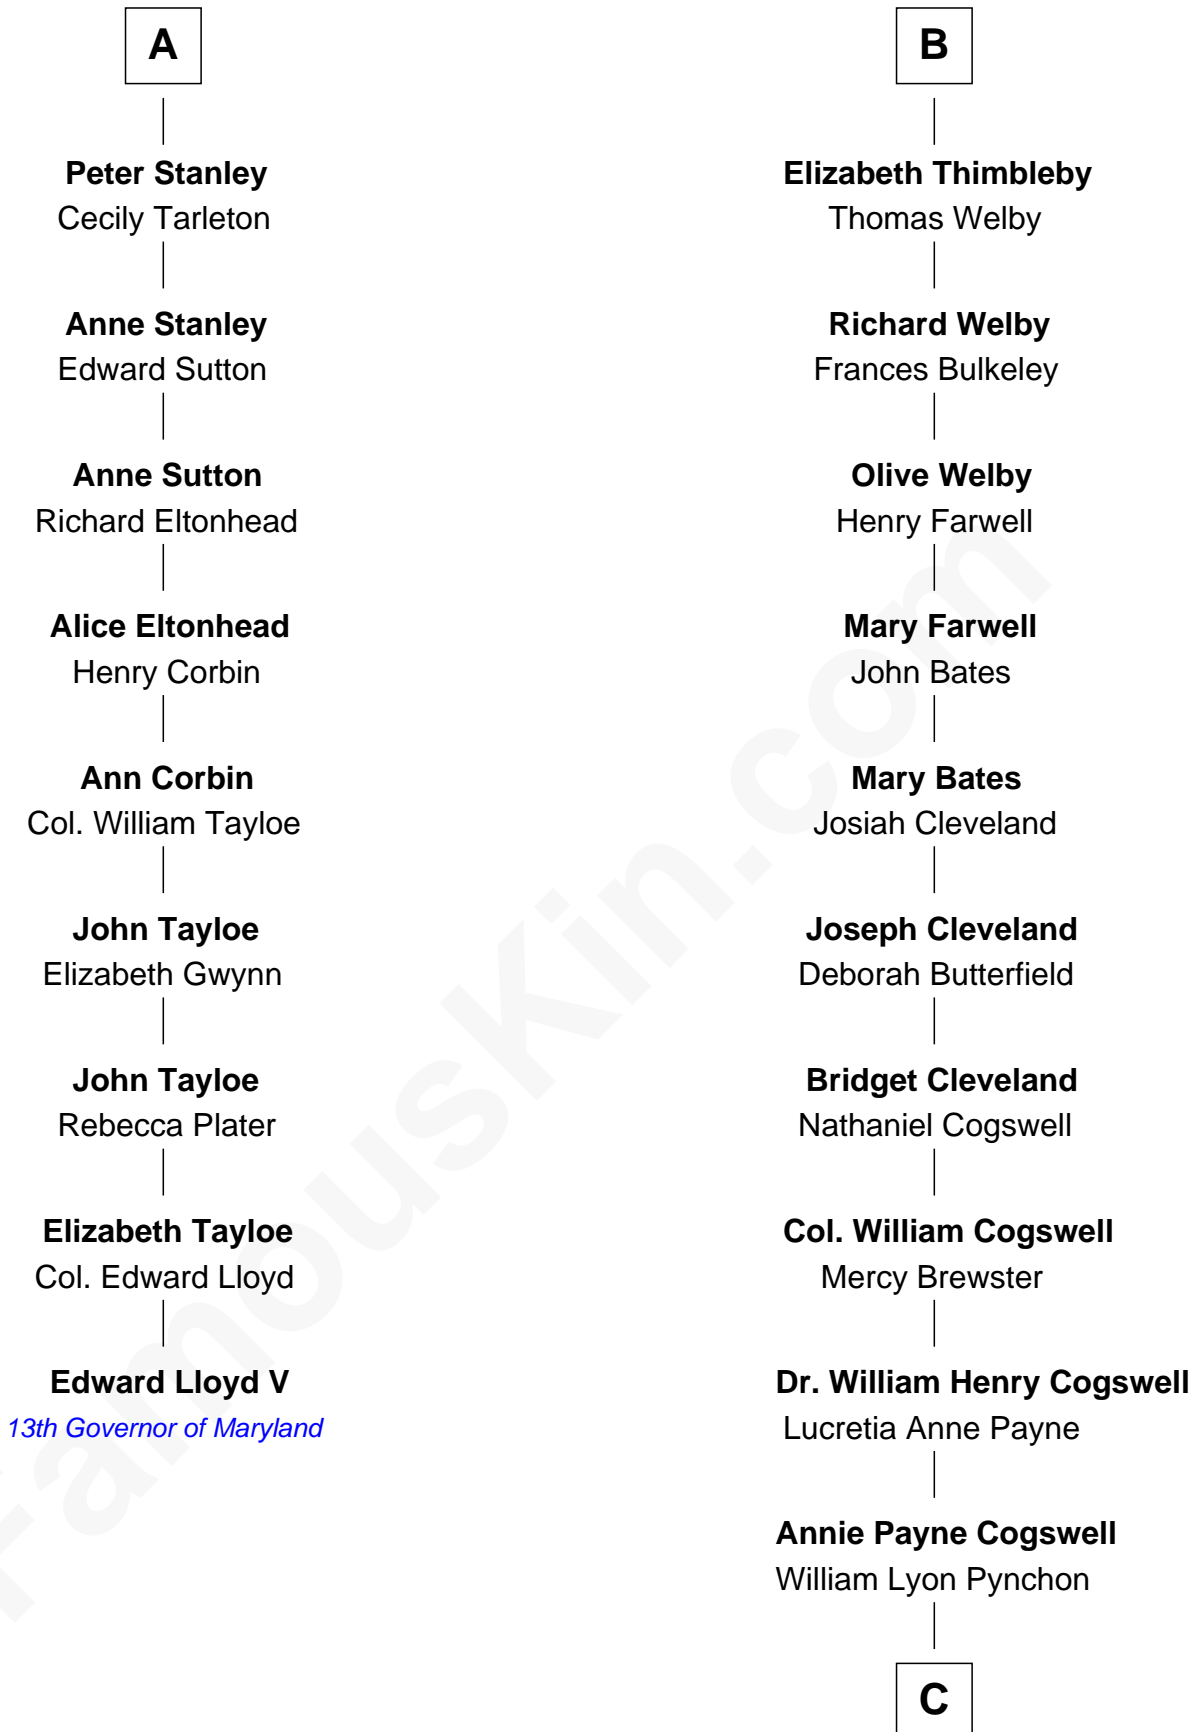

FamousKin.com Relationship Chart of

Edward Lloyd V

13th Governor of Maryland

15th cousin 4 times removed of

Thomas Pynchon

American Novelist

C

William Henry Chichele Pynchon

Carrie Susan Moyses

Thomas Ruggles Pynchon

Catherine Frances Bennett

Thomas Pynchon

Novelist

FamousKin.com