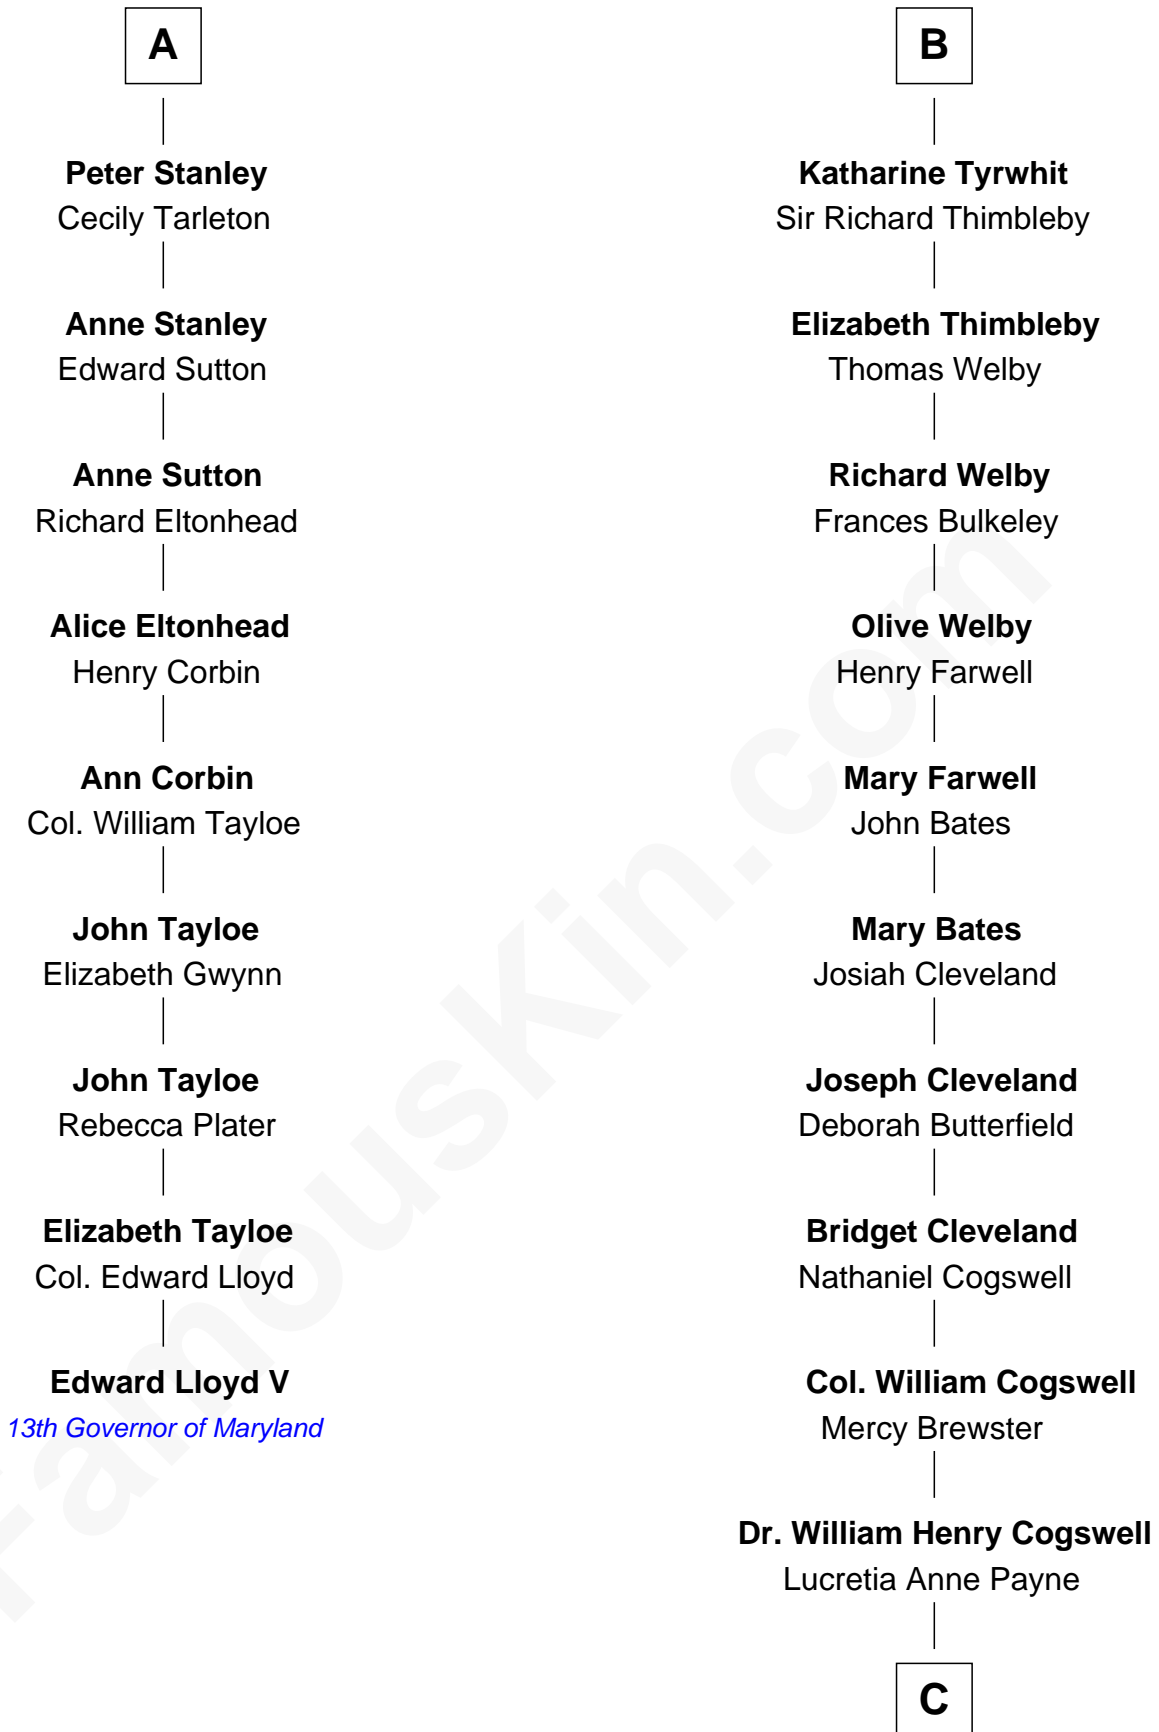

FamousKin.com Relationship Chart of

Edward Lloyd V

13th Governor of Maryland

15th cousin 5 times removed of

Thomas Pynchon

American Novelist

Sir Robert de Holland

Maude la Zouche

C

Annie Payne Cogswell

William Lyon Pynchon

William Henry Chichele Pynchon

Carrie Susan Moyses

Thomas Ruggles Pynchon

Catherine Frances Bennett

Thomas Pynchon