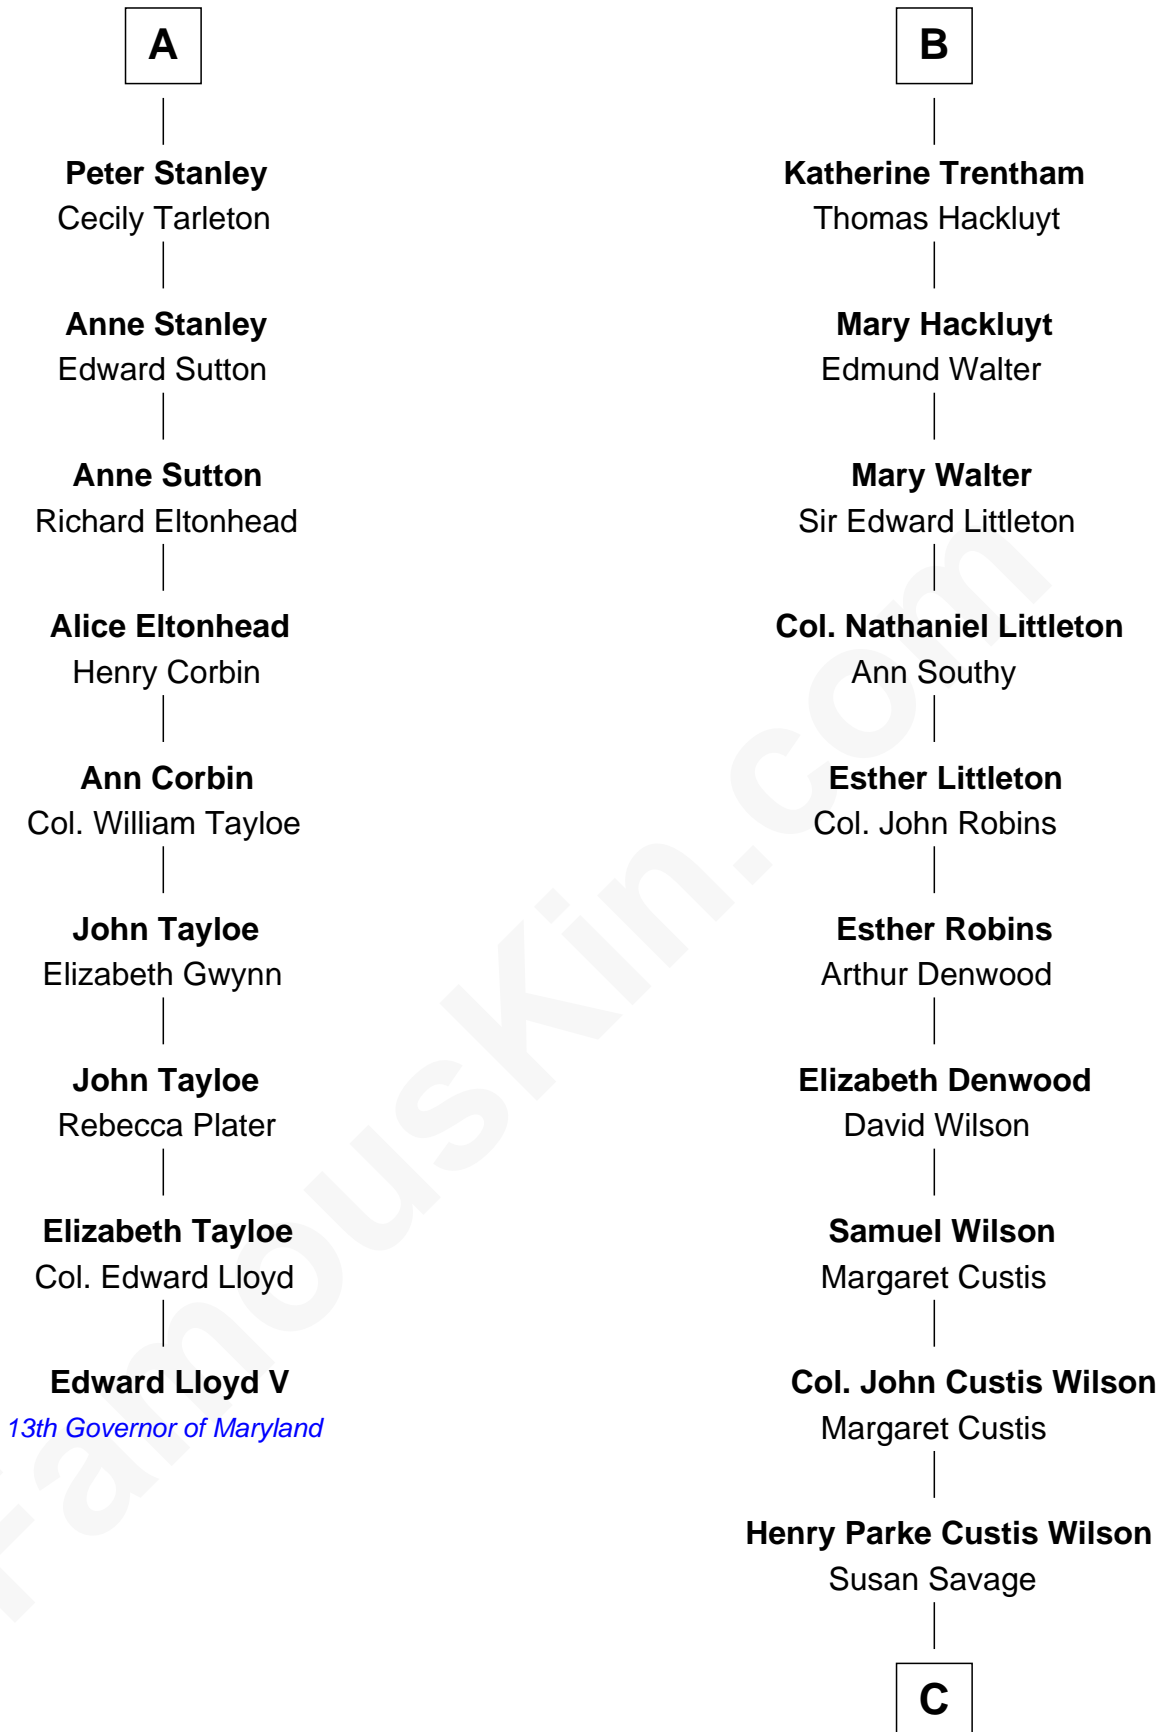

## Relationship Chart of

**Edward Lloyd V**

*13th Governor of Maryland*

15th cousin 6 times removed of

**Paget Brewster**

*TV Actress*

**Ralph de Stafford**

*with wife*  
*Katherine de Hastang*

*with wife*  
*Margaret de Audley*

C

**Susan Savage Wilson**

John Ledyard Hodge

**Ellen Mackenzie Hodge**

Dr. George Washington Wales Brewster

**George Washington Wales Brewster**

Joan Ryerson

**Galen Brewster**

Hathaway Tew

**Paget Brewster**

*TV Actress*