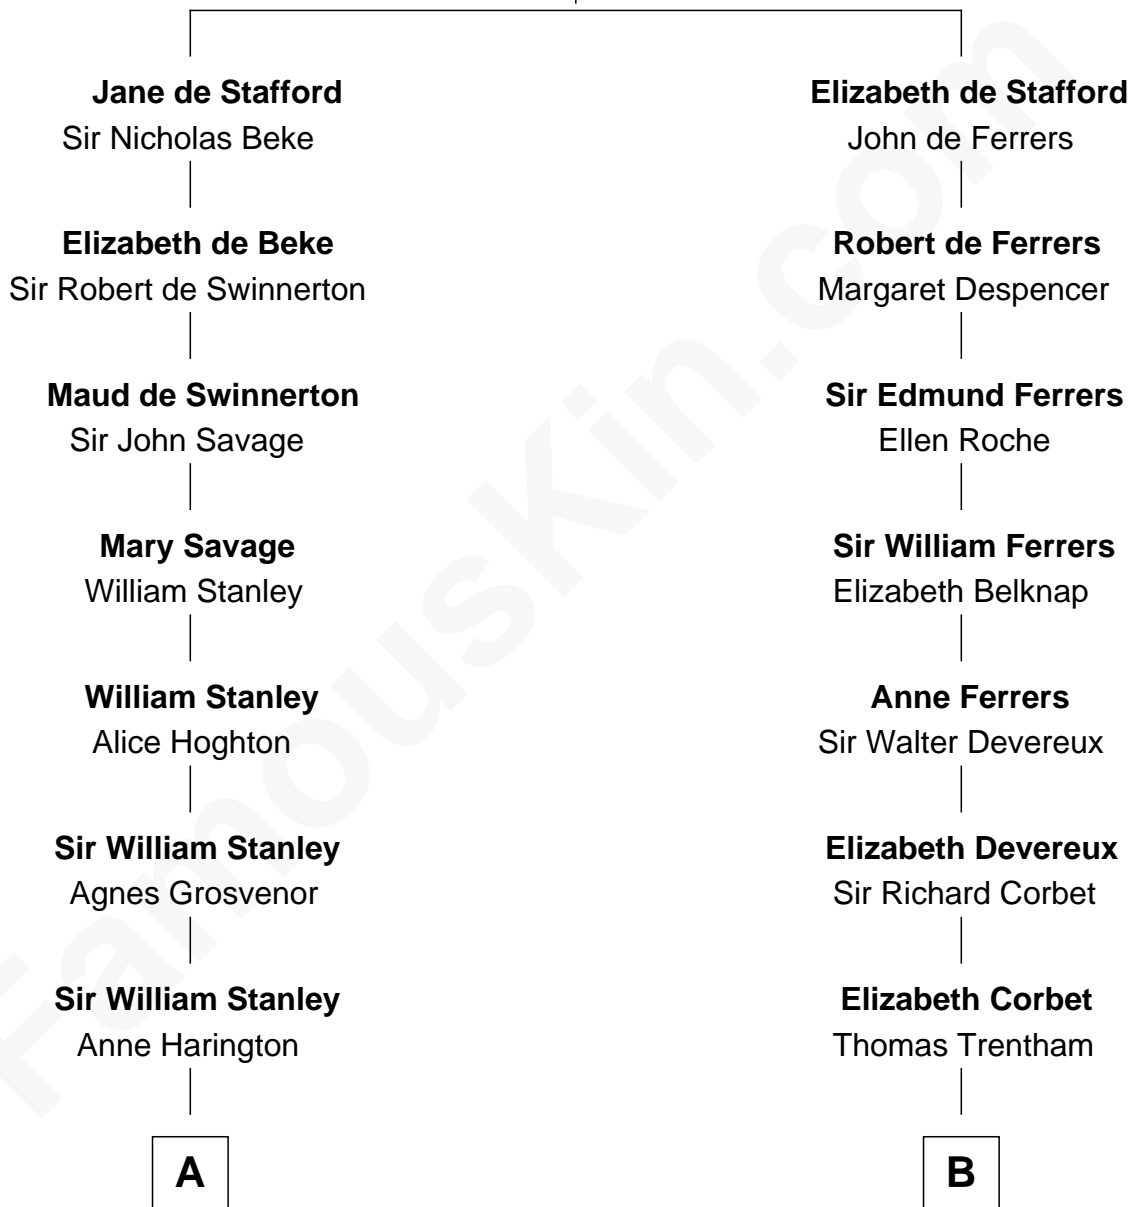

## Relationship Chart of

**Edward Lloyd V**

*13th Governor of Maryland*

15th cousin 6 times removed of

**Paget Brewster**

*TV Actress*

**Ralph de Stafford**

*with wife*  
*Katherine de Hastang*

*with wife*  
*Margaret de Audley*

C

**Susan Savage Wilson**

John Ledyard Hodge

**Ellen Mackenzie Hodge**

Dr. George Washington Wales Brewster

**George Washington Wales Brewster**

Joan Ryerson

**Galen Brewster**

Hathaway Tew

**Paget Brewster**

*TV Actress*