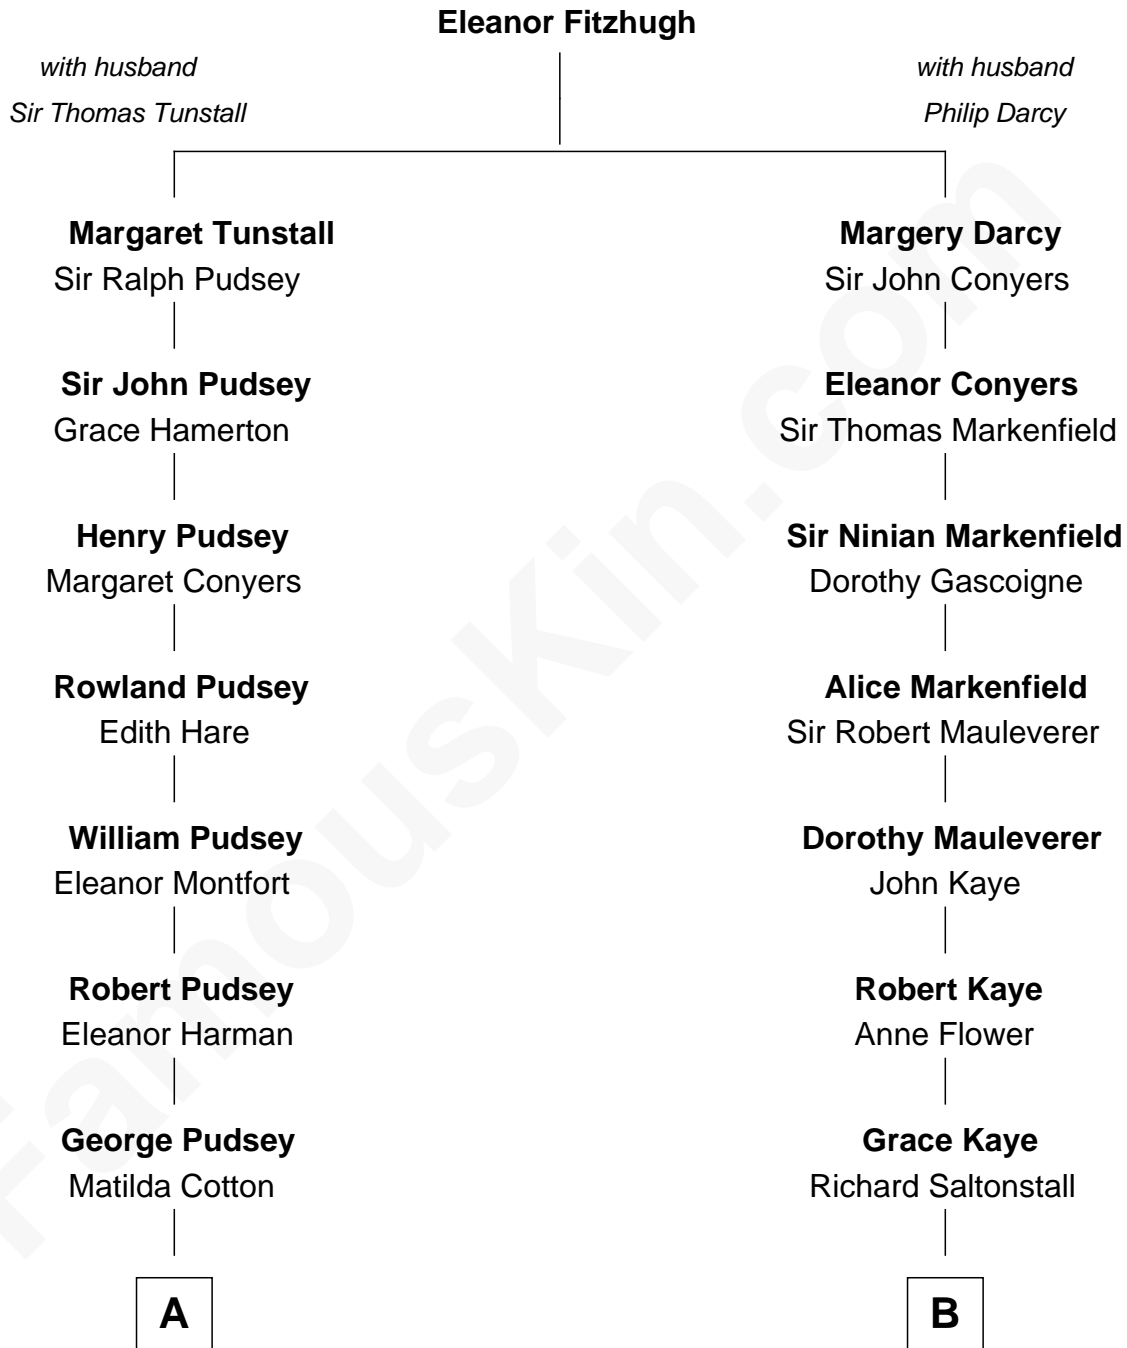

FamousKin.com Relationship Chart of

Edward Lloyd V

13th Governor of Maryland

14th cousin 6 times removed of

Paget Brewster

TV Actress

C

Donald Mitchell Ryerson

Isabelle McGenniss

Joan Ryerson

George Washington Wales Brewster

Galen Brewster

Hathaway Tew

Paget Brewster

TV Actress