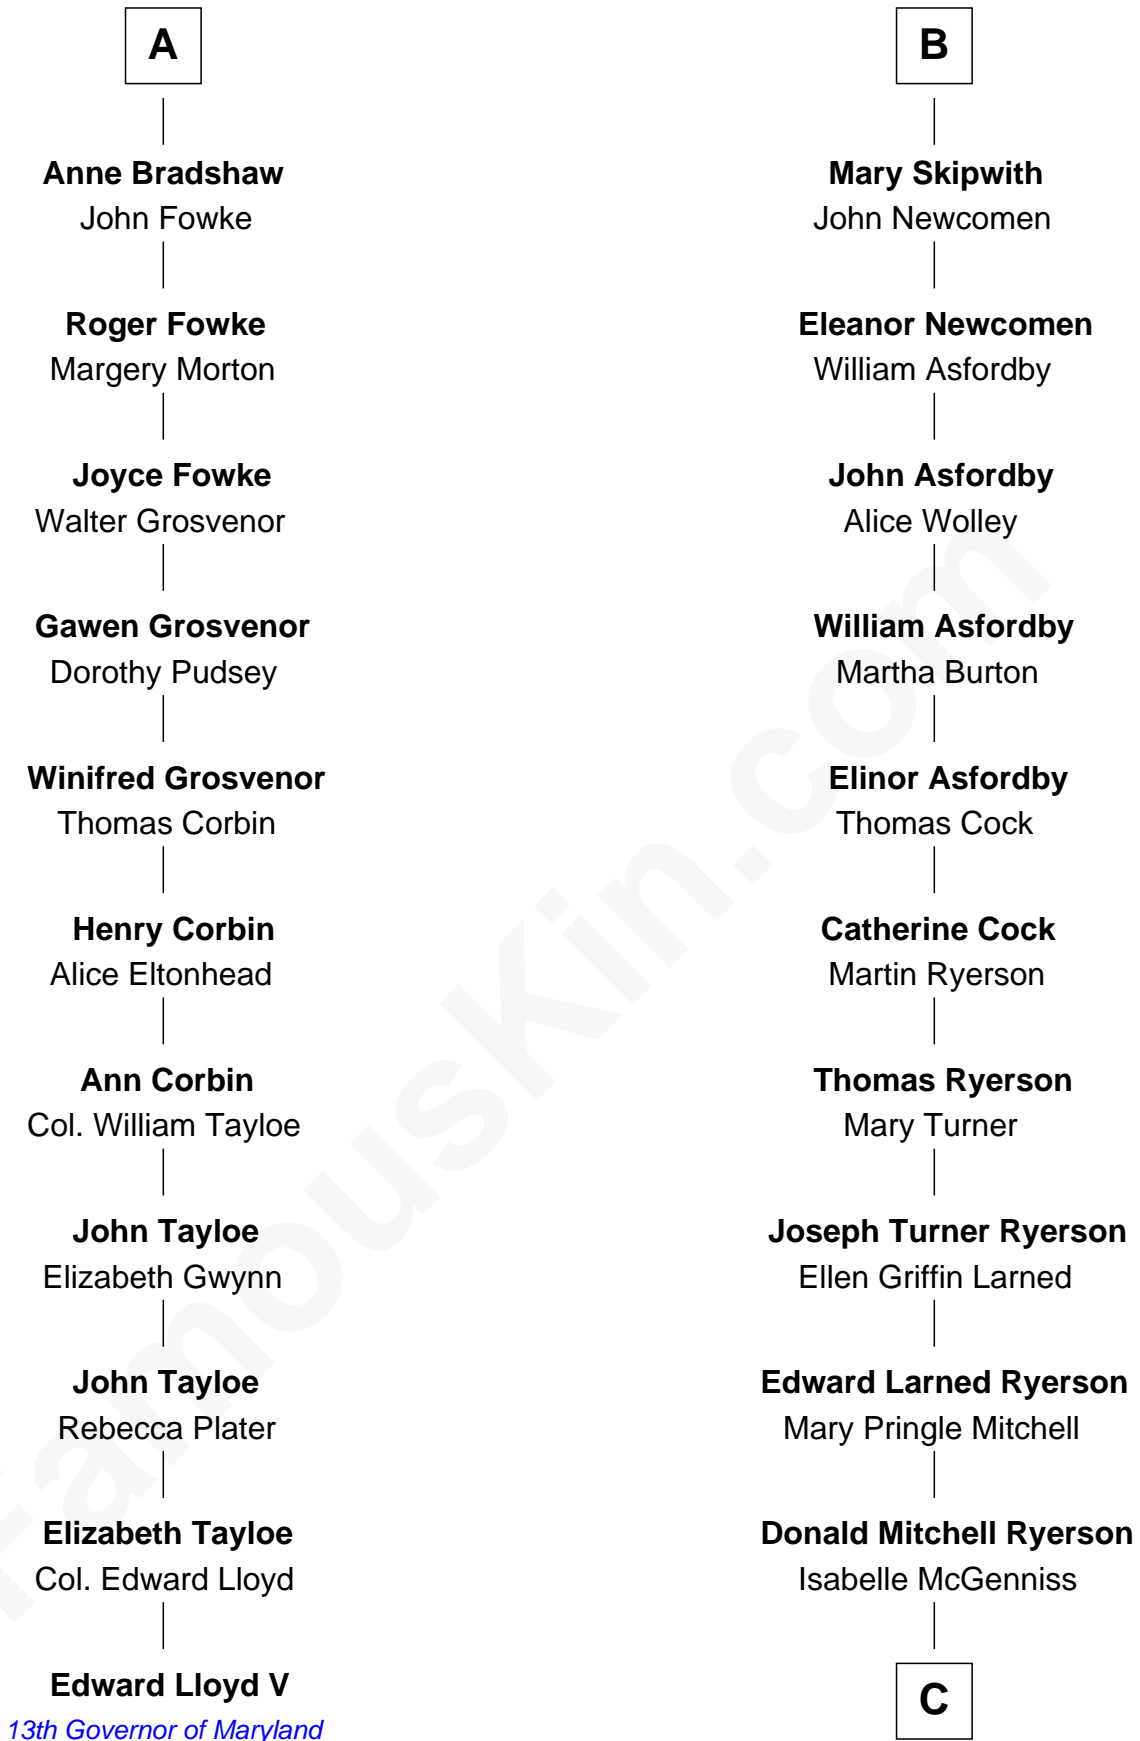

FamousKin.com

Relationship Chart of

Edward Lloyd V

13th Governor of Maryland

17th cousin 2 times removed of

Paget Brewster

TV Actress

John de Welles

John de Welles

Eleanor de Mowbray

Eudo de Welles

Maud de Greystoke

Sir Lionel de Welles

Joan de Waterton

Margaret de Welles

Sir Thomas Dymoke

Sir Lionel Dymoke

Joanna Griffith

Alice Dymoke

Sir William Skipwith

John Skipwith

Eleanor Kingston

B

C

Joan Ryerson

George Washington Wales Brewster

Galen Brewster

Hathaway Tew

Paget Brewster

TV Actress

FamousKin.com