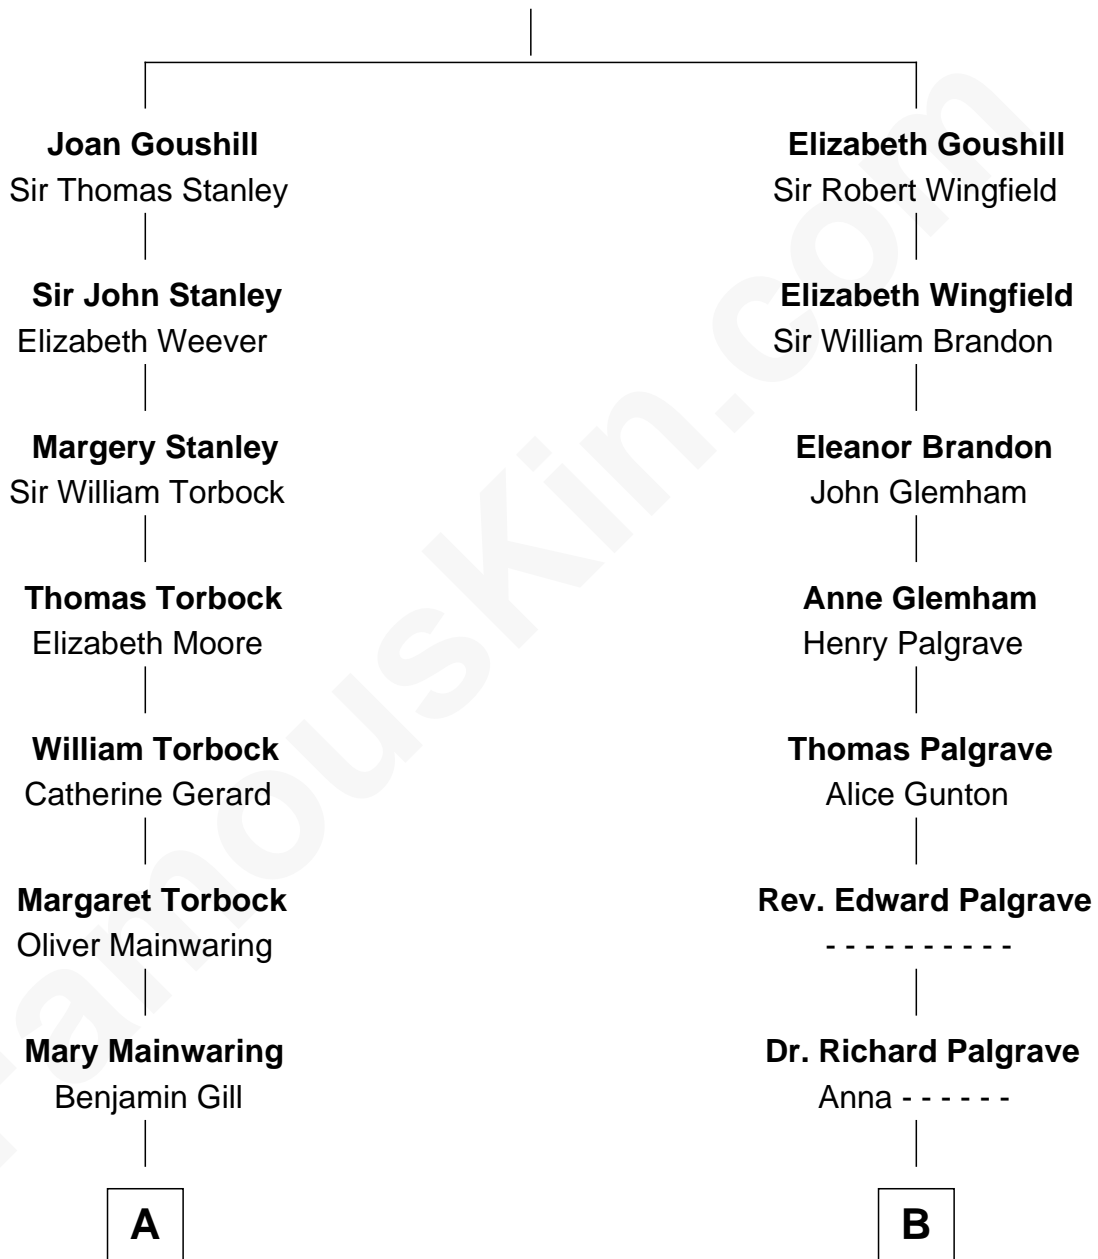

FamousKin.com

Relationship Chart of

Edward Lloyd V

13th Governor of Maryland

12th cousin 6 times removed of

Paget Brewster

TV Actress

Sir Robert Goushill

Elizabeth Fitzalan

C

Galen Brewster
Hathaway Tew

Paget Brewster
TV Actress

FamousKin.com