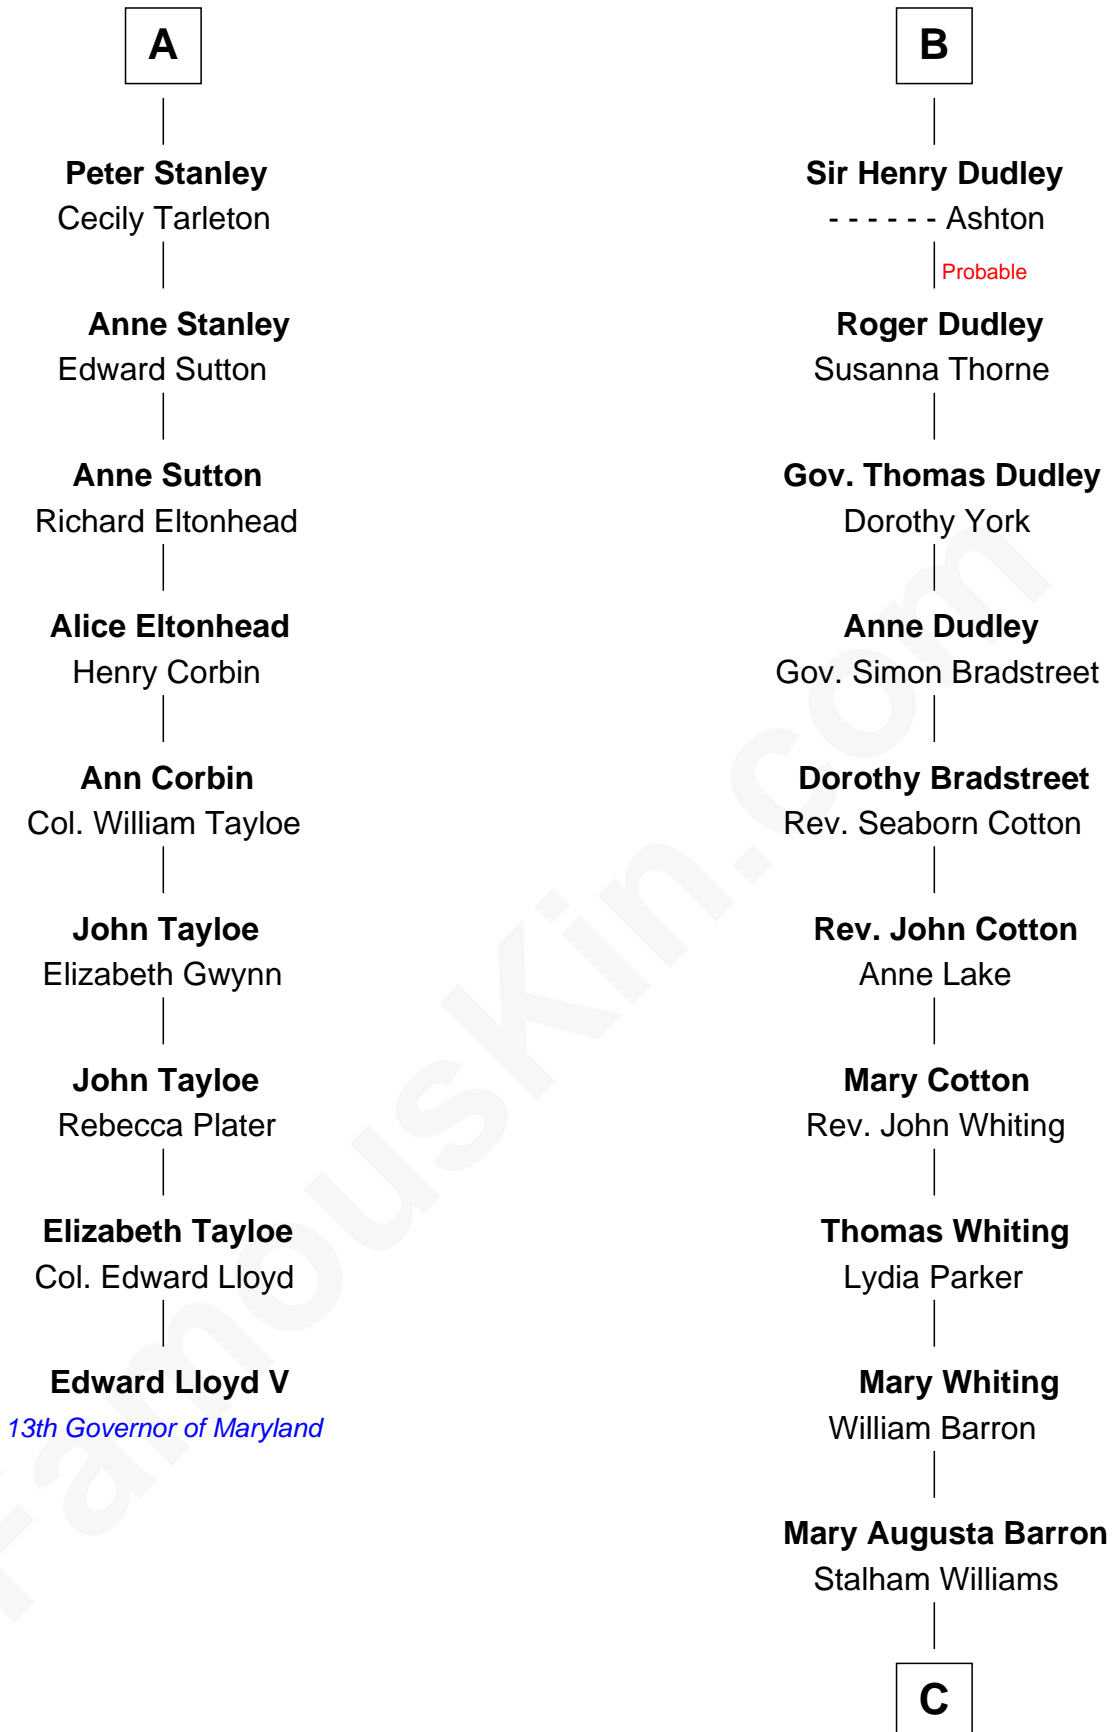

# FamousKin.com Relationship Chart of

**Edward Lloyd V**

*13th Governor of Maryland*

15th cousin 4 times removed of

**James Sherman**

*27th U.S. Vice-President*

**Ralph de Stafford**

*with wife  
Katherine de Hastang*

William Stanley

**William Stanley**

Alice Hoghton

**Sir William Stanley**

Agnes Grosvenor

**Sir William Stanley**

Anne Harington

**A**

**Beatrice de Stafford**

Thomas de Ros

**Margaret de Ros**

Sir Reynold Grey

**Margaret Grey**

Sir William Bonville

**William Bonville**

Elizabeth Harington

**William Bonville**

Katherine Neville

**Cecily Bonville**

Thomas Grey

**Cecily Grey**

Sir John Sutton

**B**

C