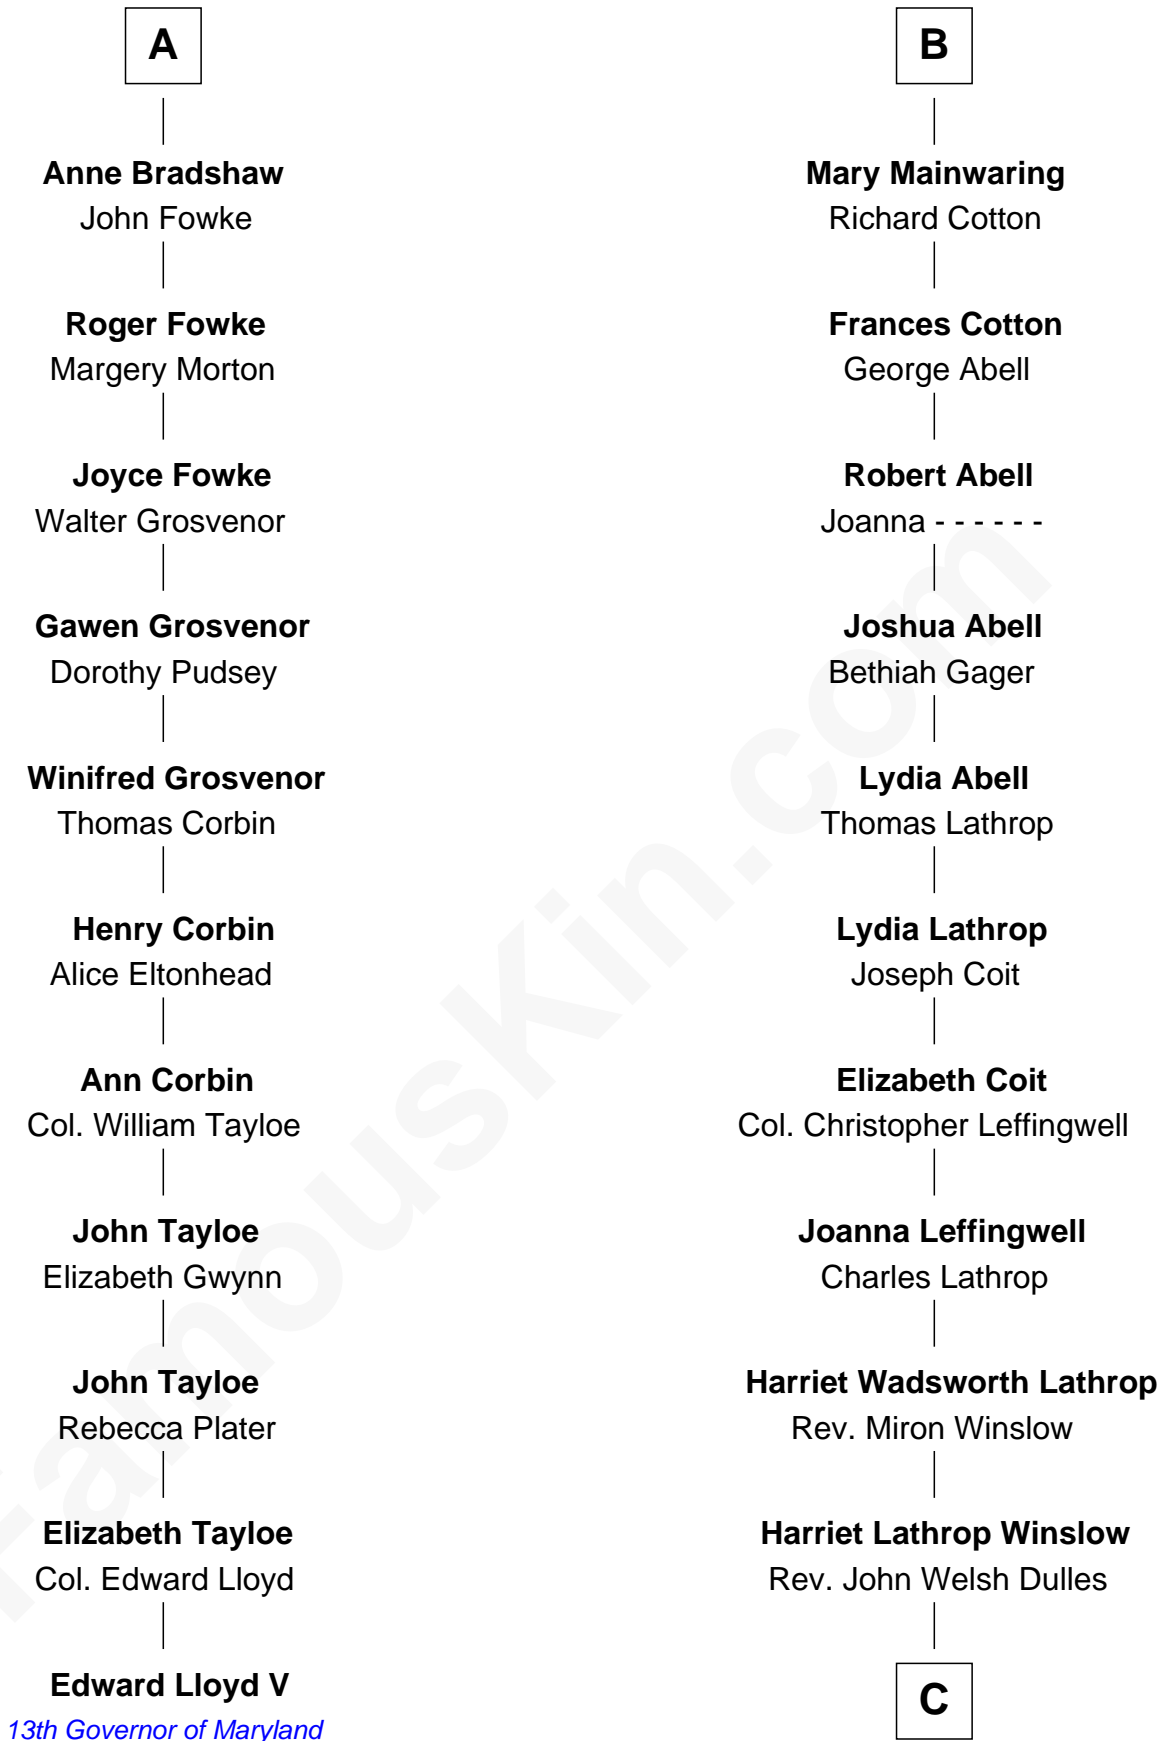

FamousKin.com Relationship Chart of

Edward Lloyd V

13th Governor of Maryland

17th cousin 1 time removed of

Allen Dulles

5th Director of the C.I.A.

John de Welles

Maud de Roos

Margery de Welles

Stephen le Scrope

Maude le Scrope

Sir Baldwin Freville

Joyce Freville

Sir Roger Aston

Sir Robert Aston

Isabel Brereton

Sir Robert Corbet

Dorothy Corbet

Sir Richard Mainwaring

Sir Arthur Mainwaring

Margaret Mainwaring

B

C

Allen Macy Dulles