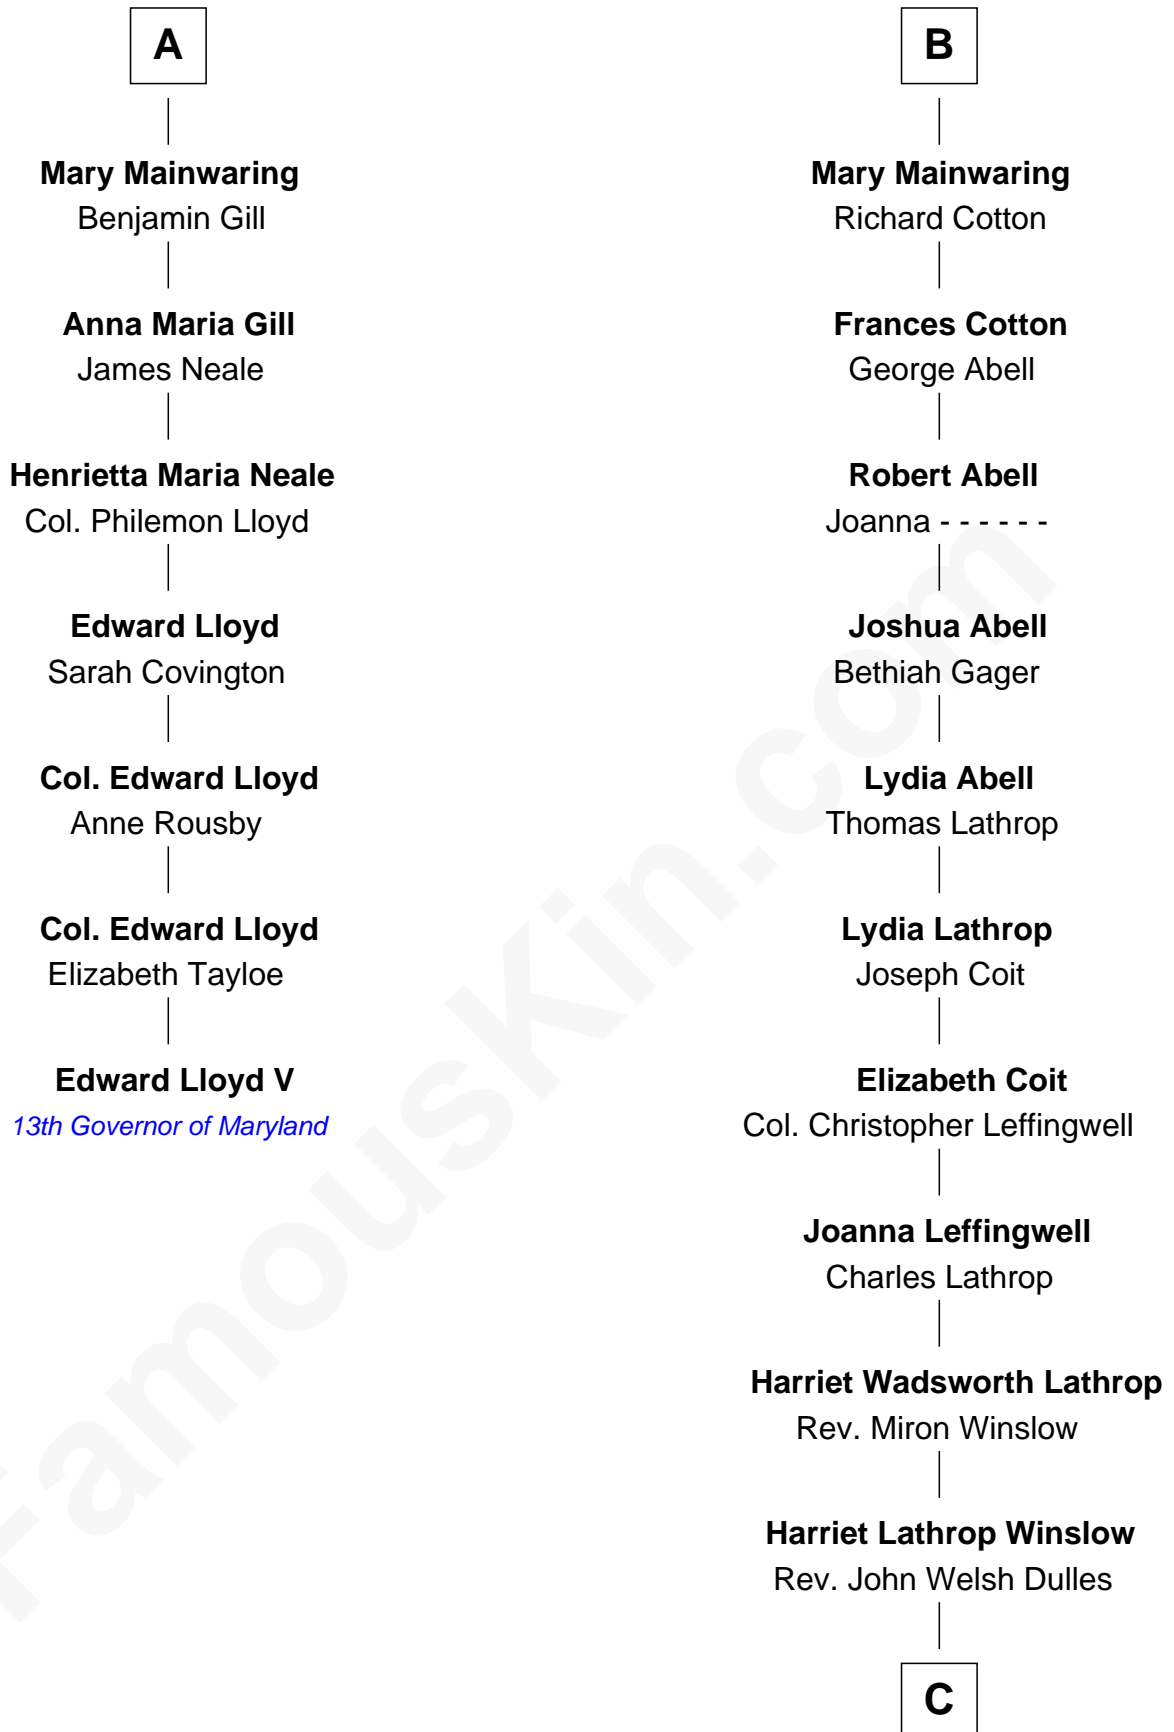

FamousKin.com Relationship Chart of

Edward Lloyd V

13th Governor of Maryland

13th cousin 5 times removed of

Allen Dulles

5th Director of the C.I.A.

Sir Richard Fitzalan

Elizabeth de Bohun

Thomas Torbock

Elizabeth Moore

William Torbock

Catherine Gerard

Margaret Torbock

Oliver Mainwaring

A

Joan Fitzalan

Sir Robert Corbet

Dorothy Corbet

Sir Richard Mainwaring

Sir Arthur Mainwaring

Margaret Mainwaring

B

C

Allen Macy Dulles