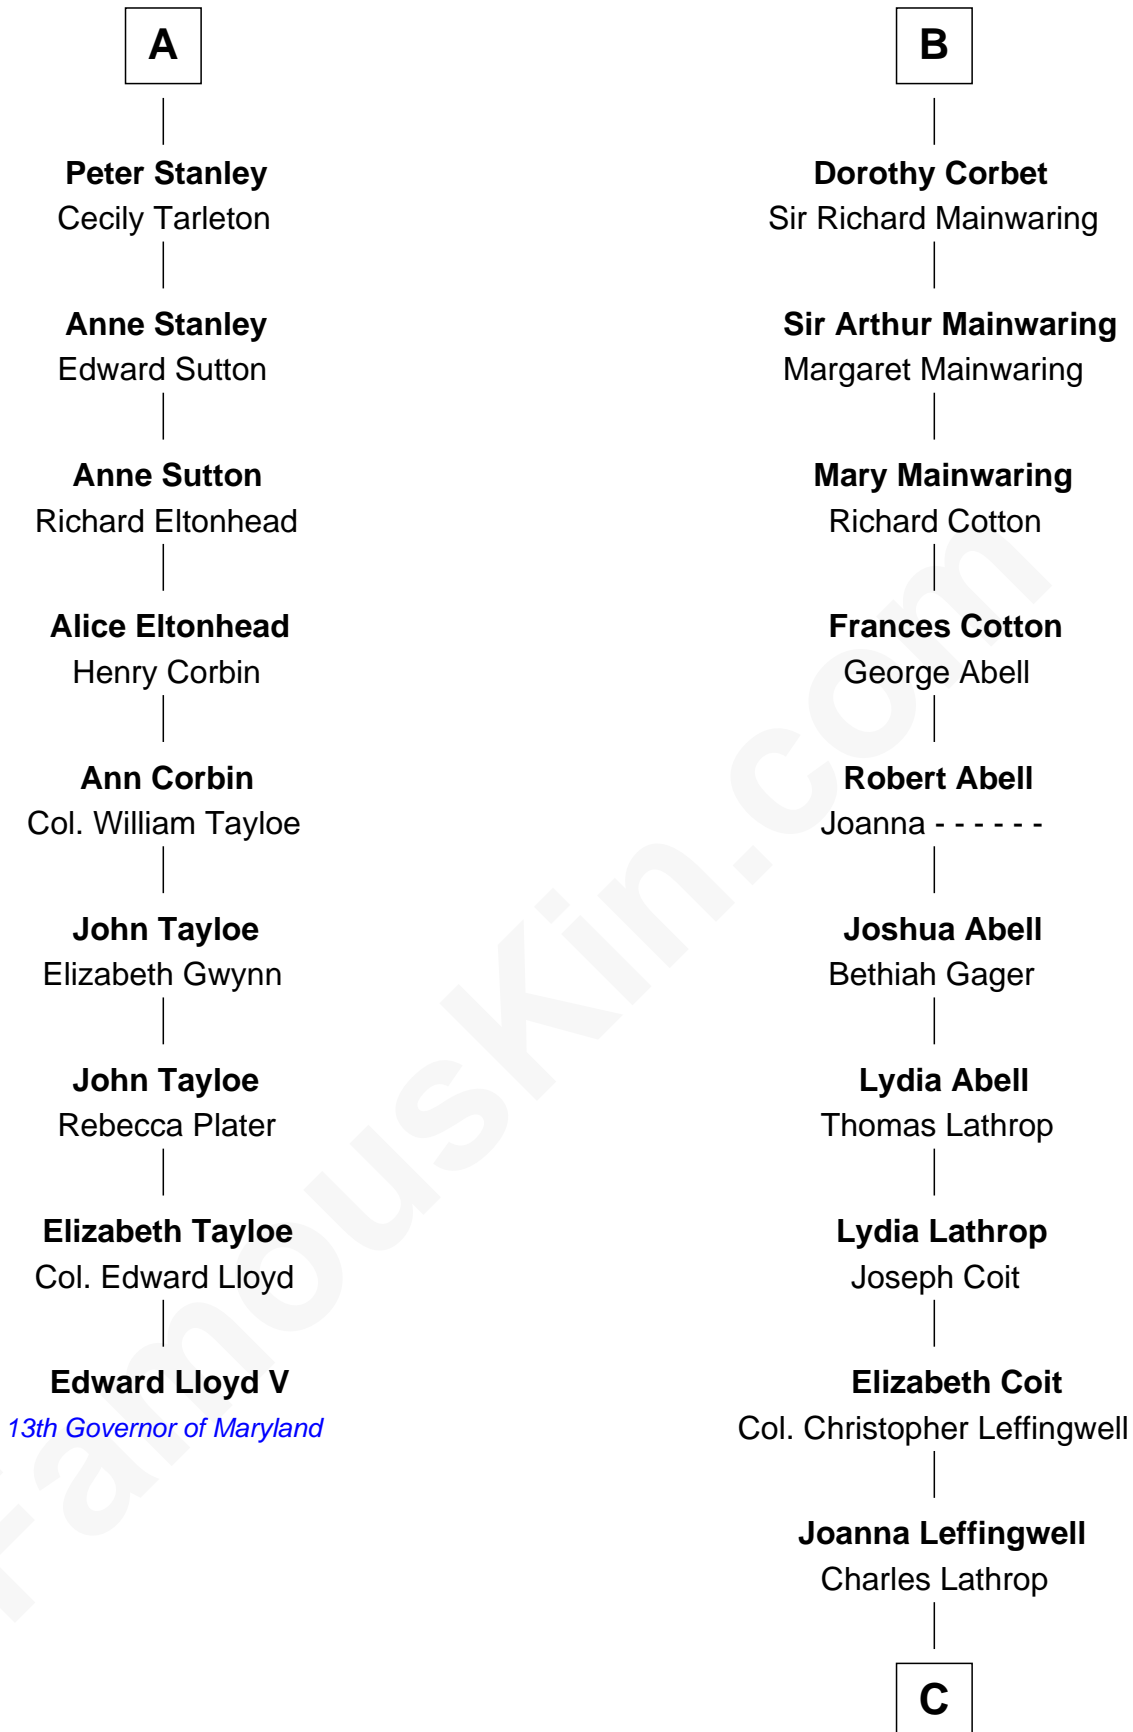

FamousKin.com Relationship Chart of

Edward Lloyd V

13th Governor of Maryland

15th cousin 5 times removed of

John Foster Dulles

52nd U.S. Secretary of State

Ralph de Stafford

*with wife
Katherine de Hastang*

*with wife
Margaret de Audley*

C

—
Harriet Wadsworth Lathrop

Rev. Miron Winslow

—
Harriet Lathrop Winslow

Rev. John Welsh Dulles

—
Allen Macy Dulles

Edith Foster