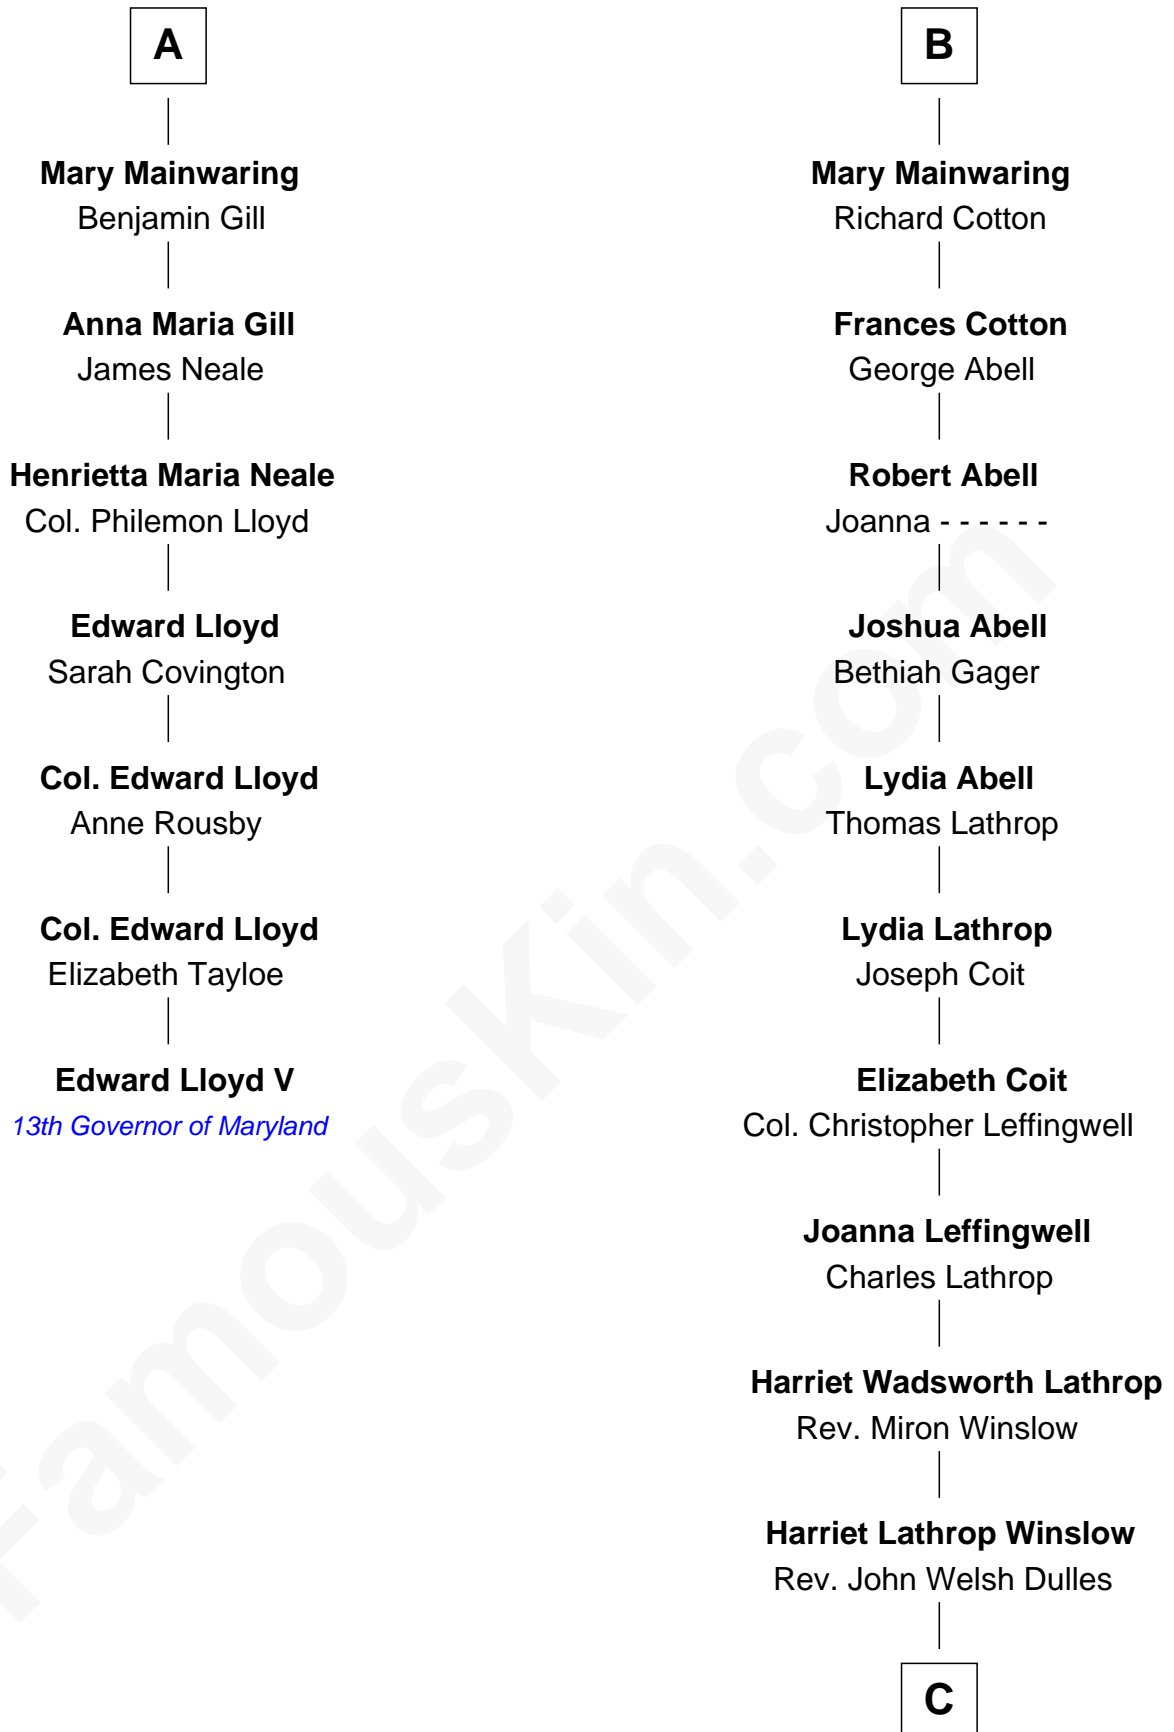

FamousKin.com Relationship Chart of

Edward Lloyd V

13th Governor of Maryland

13th cousin 5 times removed of

John Foster Dulles

52nd U.S. Secretary of State

Sir Richard Fitzalan

Elizabeth de Bohun

Thomas Torbock

Elizabeth Moore

William Torbock

Catherine Gerard

Margaret Torbock

Oliver Mainwaring

A

Joan Fitzalan

Sir Robert Corbet

Dorothy Corbet

Sir Richard Mainwaring

Sir Arthur Mainwaring

Margaret Mainwaring

B

C

Allen Macy Dulles