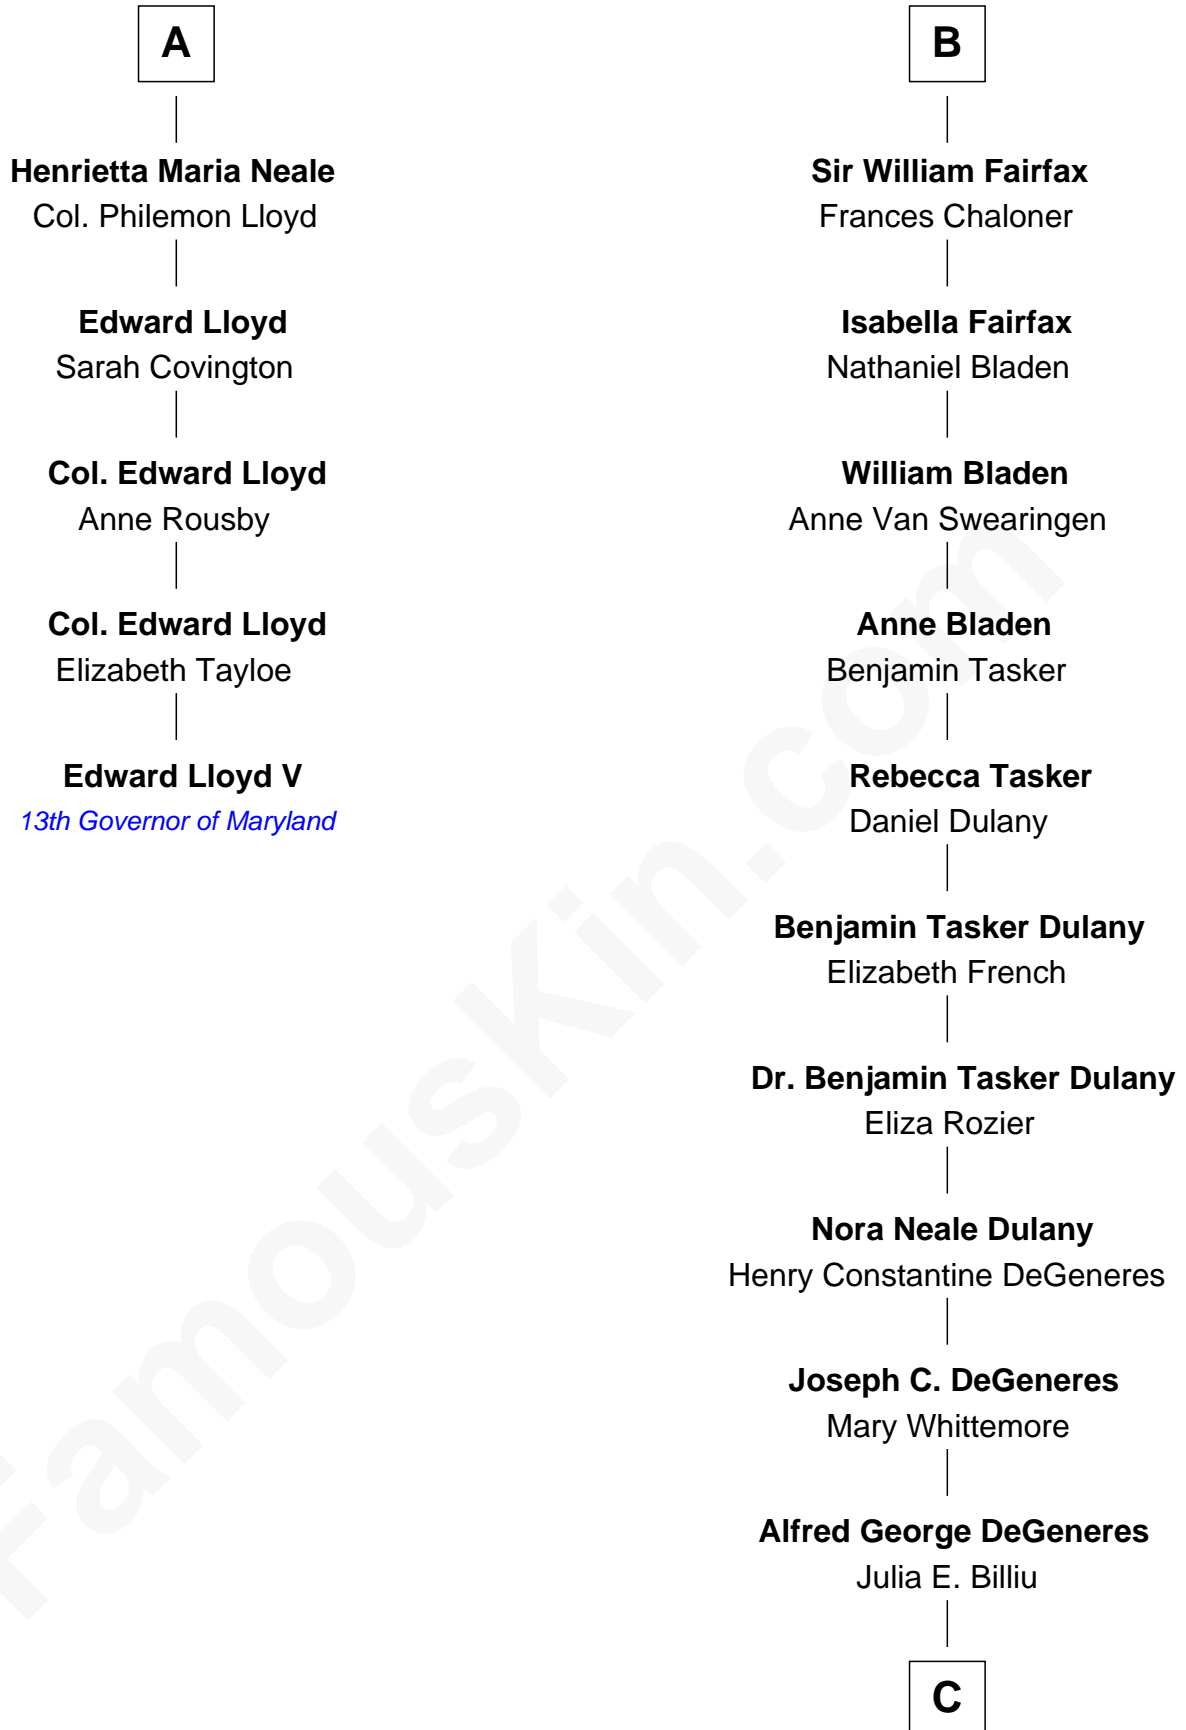

# FamousKin.com Relationship Chart of

**Edward Lloyd V**

*13th Governor of Maryland*

11th cousin 8 times removed of

**Ellen DeGeneres**

*Comedienne and TV Personality*

**Sir Thomas Stanley**

Joan Goushill

**C**

**Elliot Everett DeGeneres**

Ruth Elodie Martin

**Elliot Everett DeGeneres**

Betty Jane Pfeffer

**Ellen DeGeneres**

*Comedienne and TV Personality*

FamousKin.com