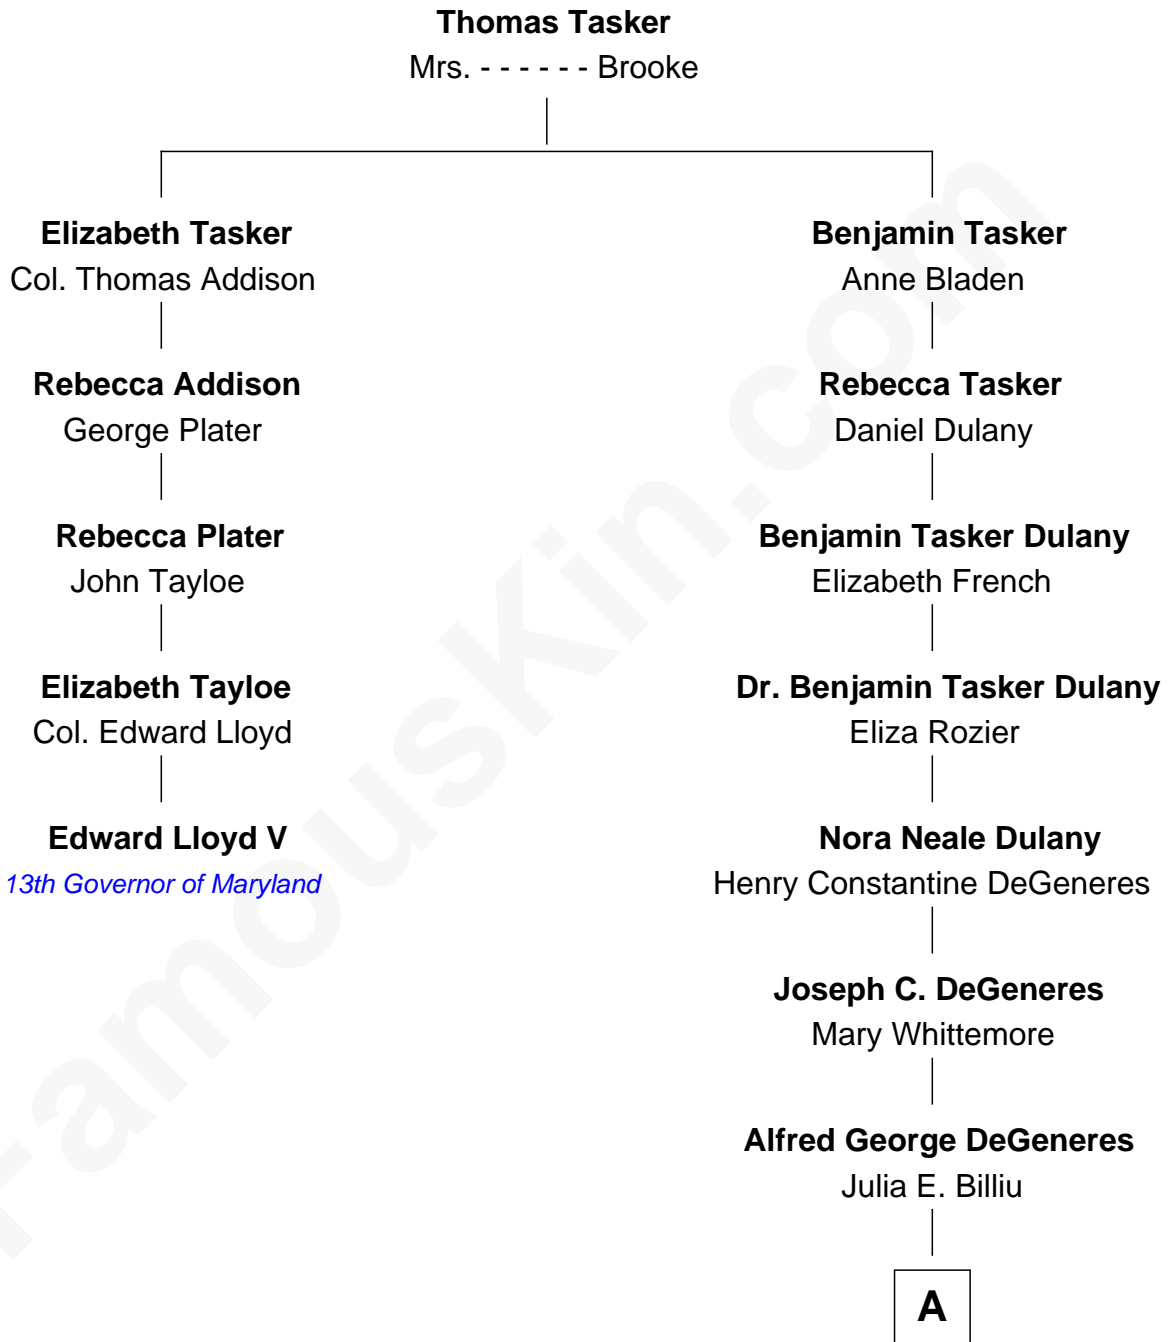

FamousKin.com Relationship Chart of

Edward Lloyd V

13th Governor of Maryland

4th cousin 5 times removed of

Ellen DeGeneres

Comedienne and TV Personality

A

Elliot Everett DeGeneres

Ruth Elodie Martin

Elliot Everett DeGeneres

Betty Jane Pfeffer

Ellen DeGeneres

Comedienne and TV Personality