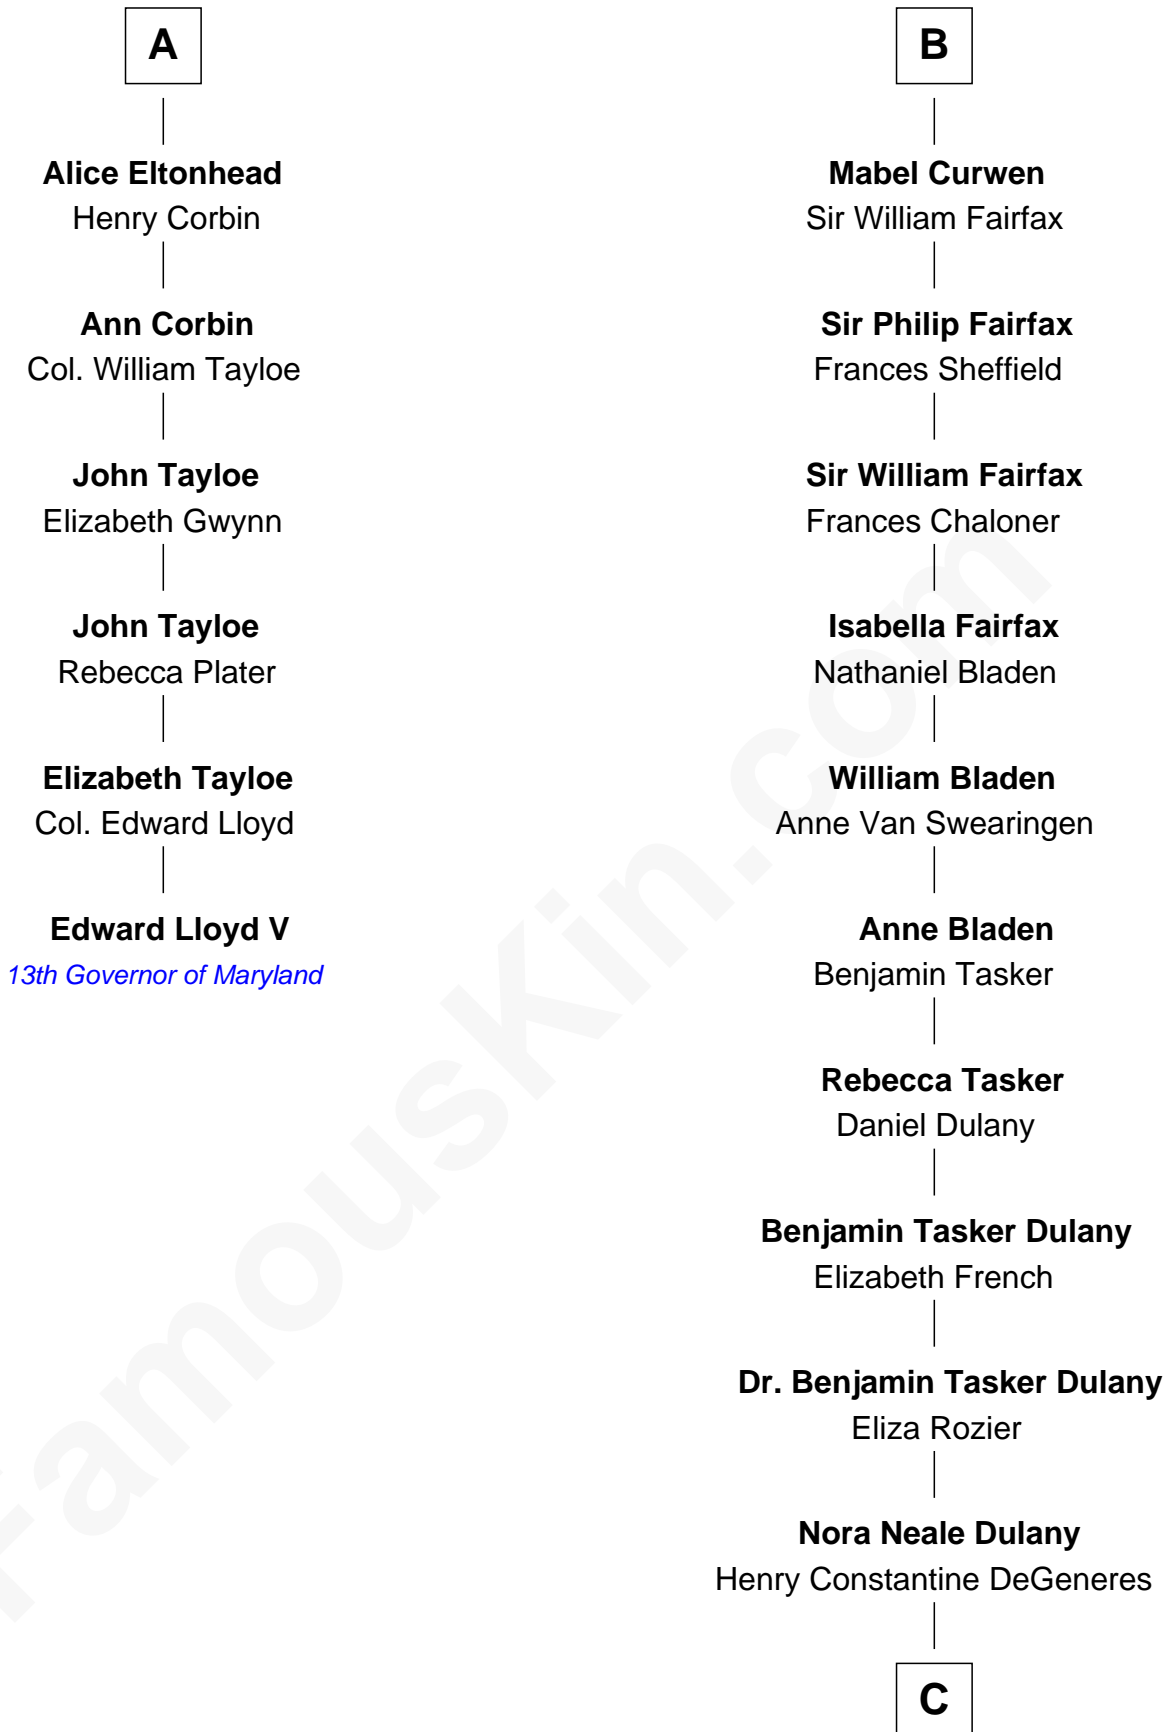

FamousKin.com Relationship Chart of

Edward Lloyd V

13th Governor of Maryland

12th cousin 9 times removed of

Ellen DeGeneres

Comedienne and TV Personality

Sir Nicholas Harington

Isabel English

C

Joseph C. DeGeneres

Mary Whittemore

Alfred George DeGeneres

Julia E. Billiu

Elliot Everett DeGeneres

Ruth Elodie Martin

Elliot Everett DeGeneres