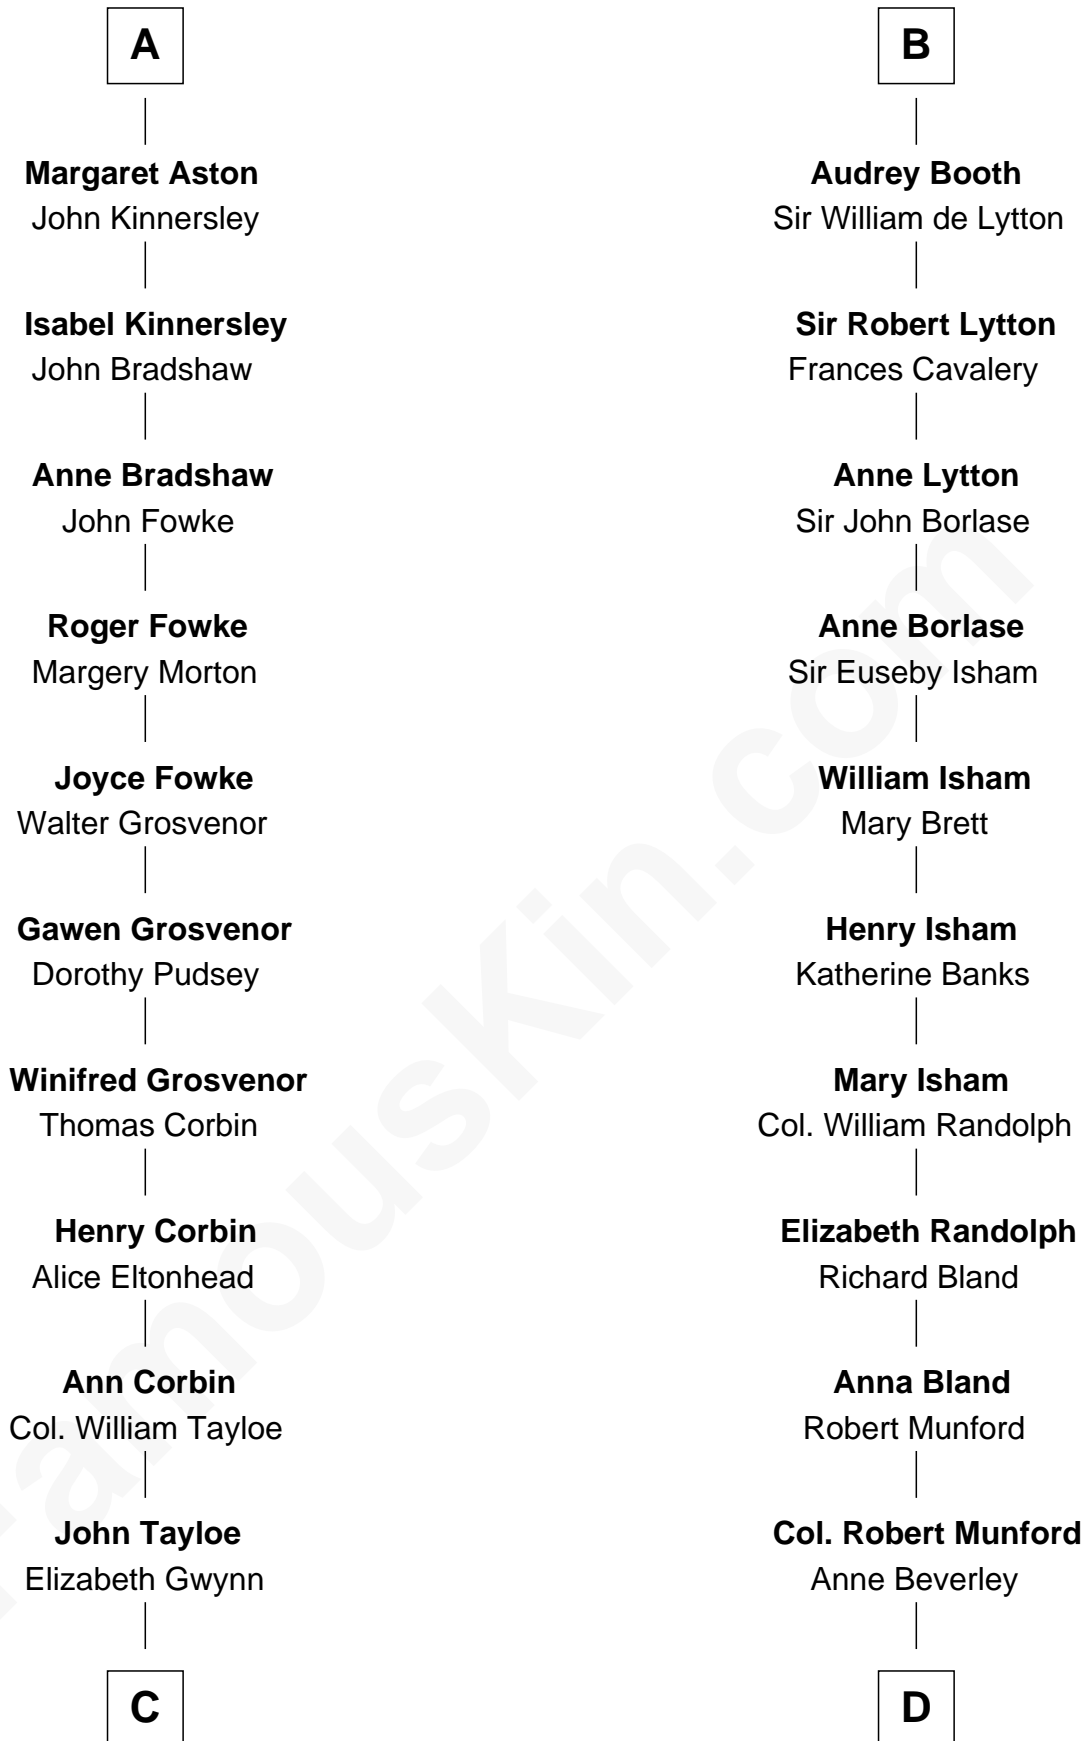

FamousKin.com Relationship Chart of

Edward Lloyd V

13th Governor of Maryland

19th cousin 2 times removed of

Upton Sinclair

Pulitzer Prize Winning Novelist

William de Ros
Maude de Vaux

Sir William de Ros
Margery de Badlesmere

Maud de Roos
John de Welles

Margery de Welles
Stephen le Scrope

Maude le Scrope
Sir Baldwin Freville

Joyce Freville
Sir Roger Aston

Sir Robert Aston
Isabel Brereton

John Aston
Elizabeth Delves

A

Agnes de Ros
Pain de Tibetot

Sir John de Tibetot
Margaret de Badlesmere

Sir Robert de Tibetot
Margaret Deincourt

Elizabeth de Tibetot
Sir Philip le Despencer

Margery Despencer
Sir Roger Wentworth

Margaret Wentworth
Sir William Hopton

Margaret Hopton
Sir Philip Booth

B

C

John Tayloe
Rebecca Plater

Elizabeth Tayloe
Col. Edward Lloyd

Edward Lloyd V
13th Governor of Maryland

D

Elizabeth Beverley Munford
Richard Kennon