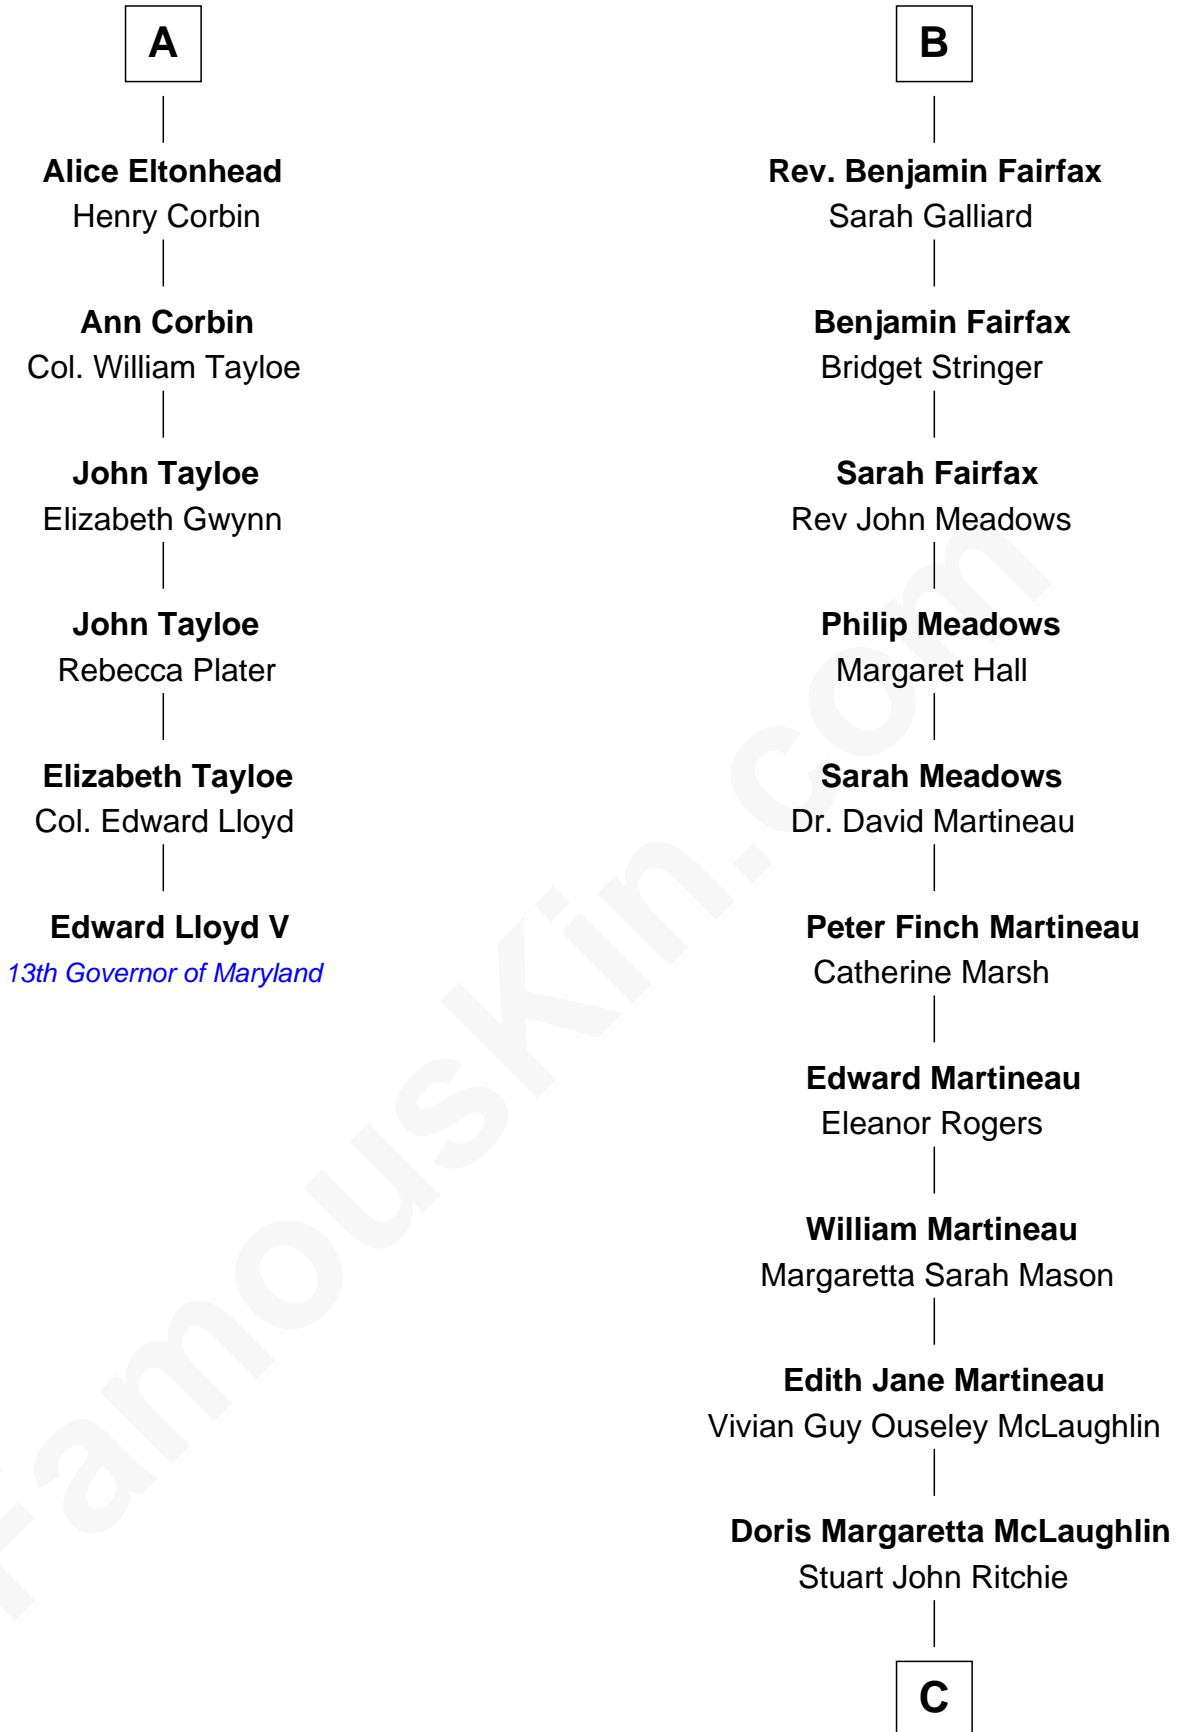

FamousKin.com Relationship Chart of

Edward Lloyd V

13th Governor of Maryland

12th cousin 6 times removed of

Guy Ritchie

British Filmmaker

Sir Nicholas Harington

Isabel English

C

John Vivian Ritchie
Amber Mary Parkinson

Guy Ritchie
British Filmmaker

FamousKin.com