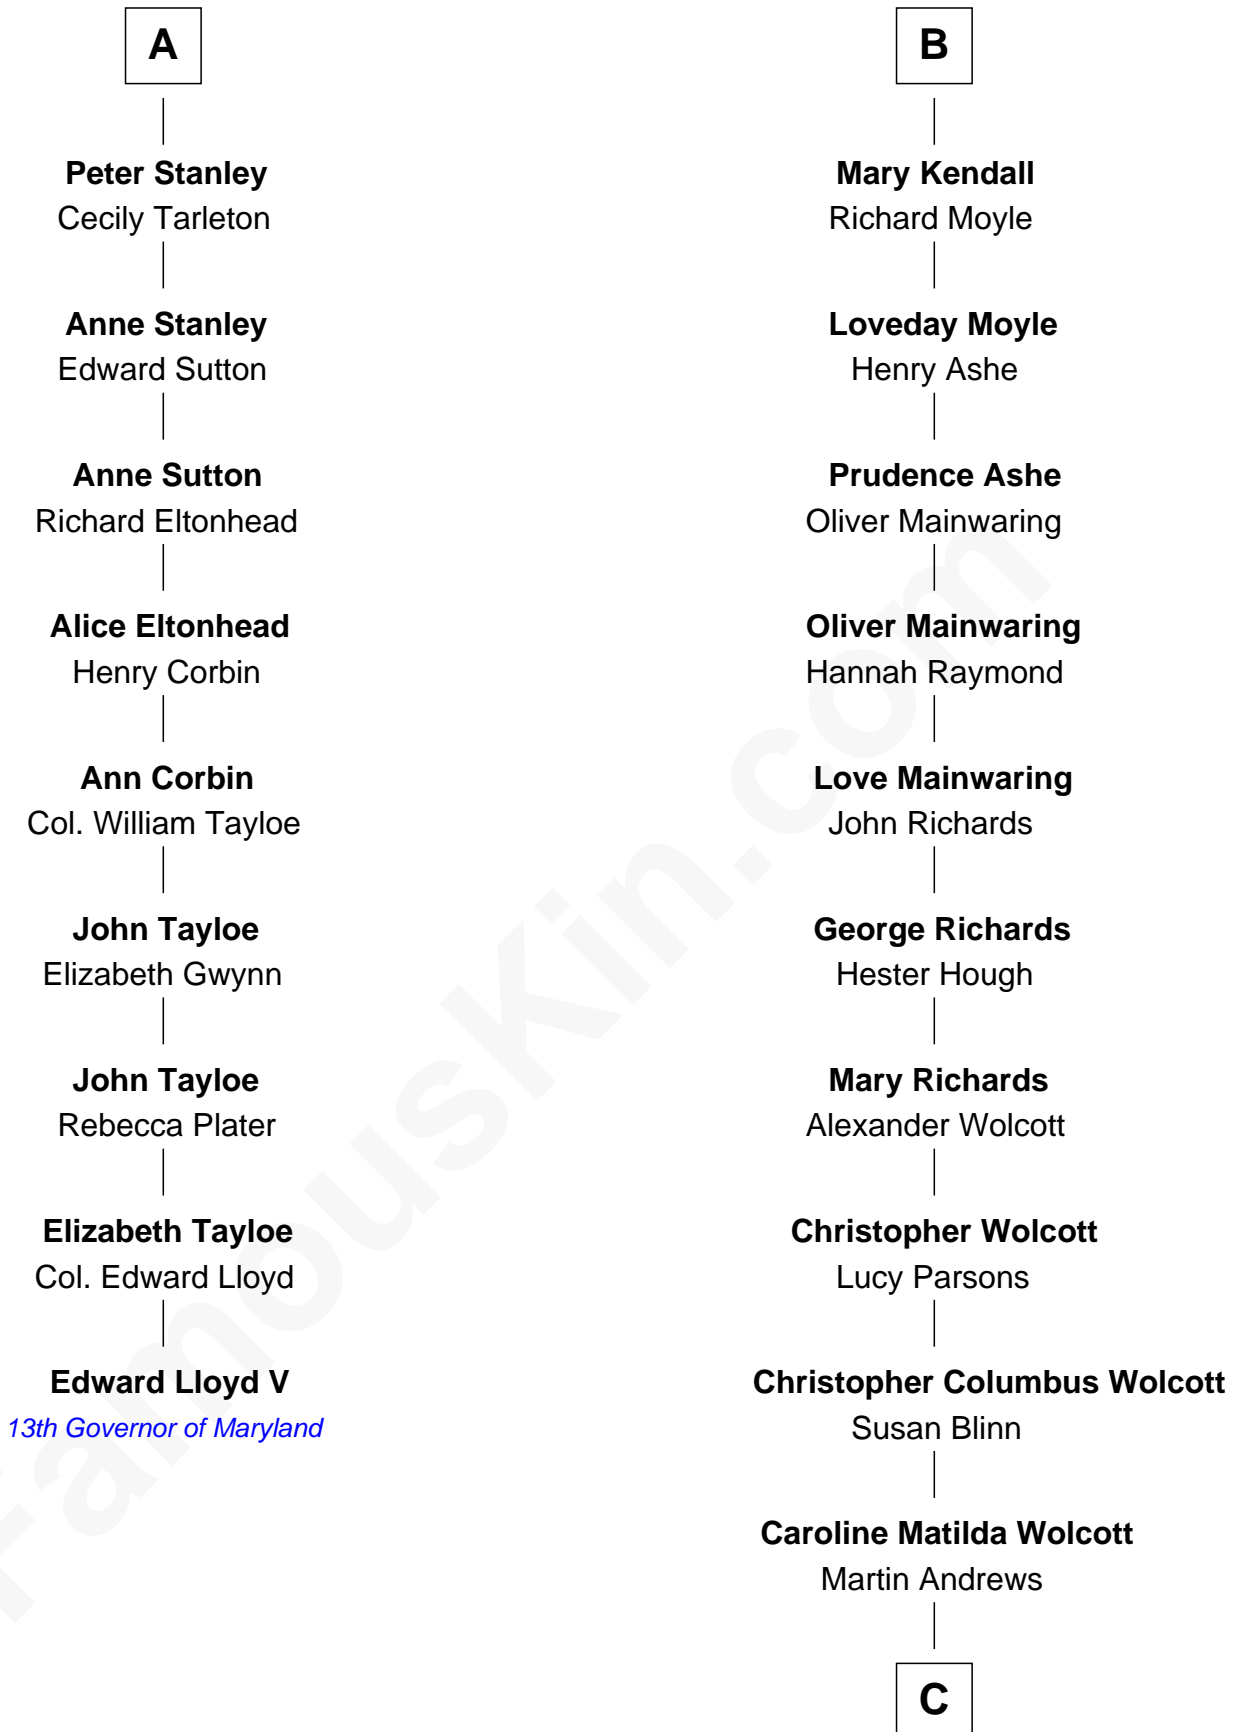

FamousKin.com Relationship Chart of

Edward Lloyd V

13th Governor of Maryland

15th cousin 3 times removed of

Buckminster Fuller

Author, Architect, and Inventor

Sir Robert de Holland

Maude la Zouche

C

Caroline Wolcott Andrews

Richard Buckminster Fuller

Buckminster Fuller

Author, Architect, and Inventor

FamousKin.com