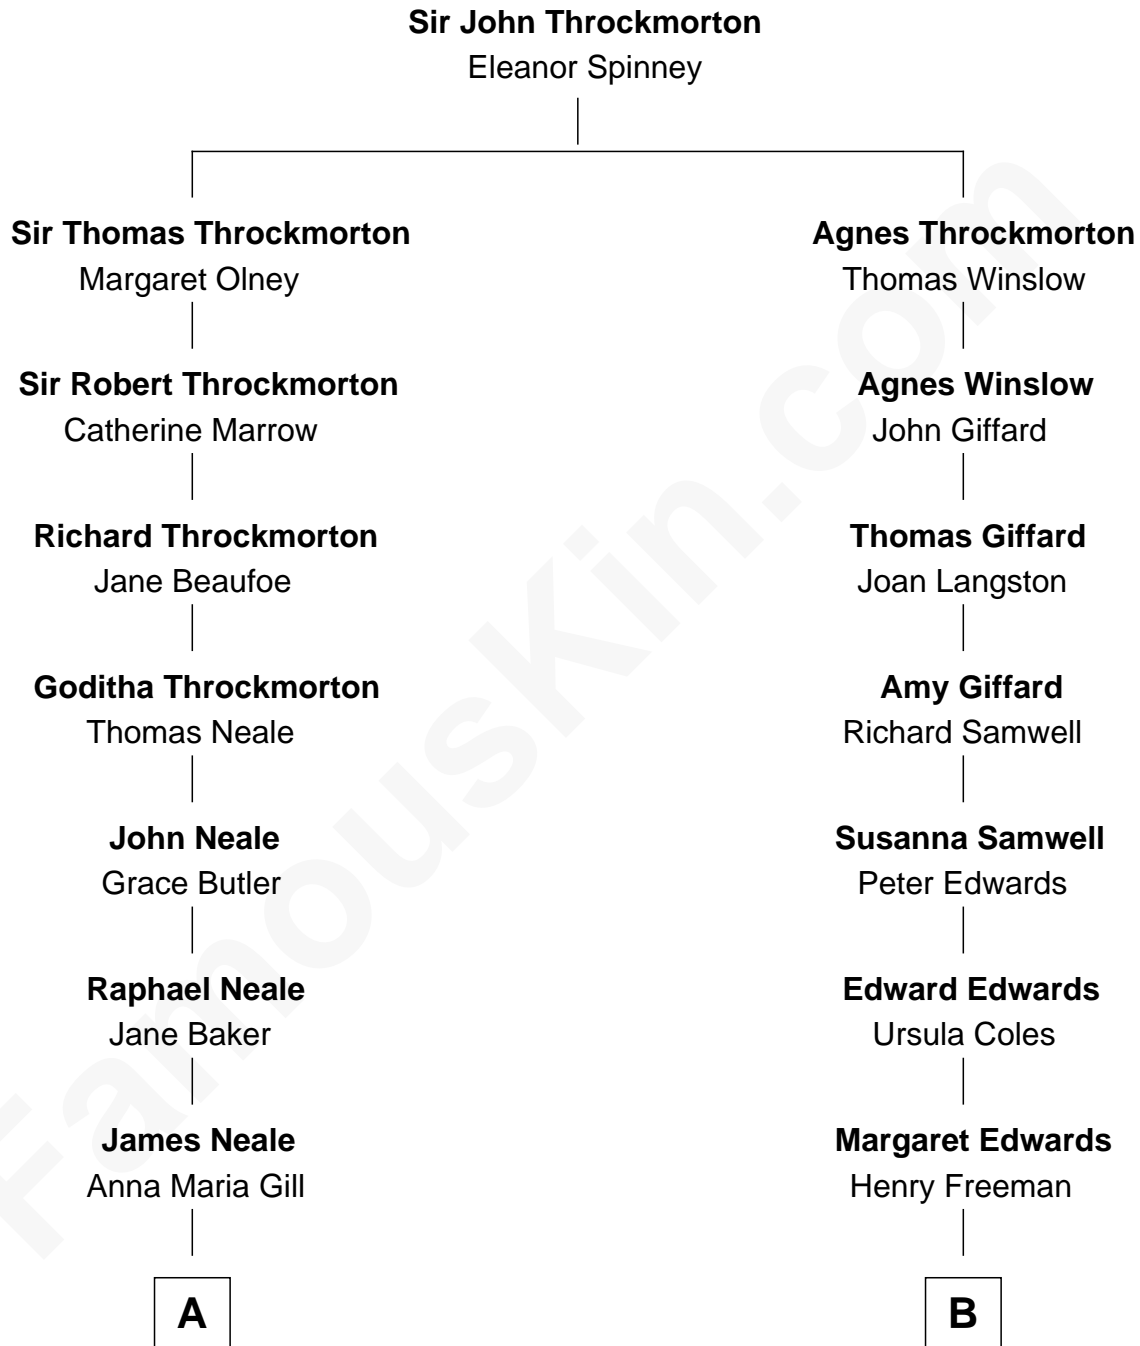

FamousKin.com Relationship Chart of

Edward Lloyd V

13th Governor of Maryland

11th cousin 7 times removed of

Lee Remick

Movie Actress

C

Margaret Gertrude Waldo

Frank Edwin Remick

Lee Remick

Movie Actress

FamousKin.com