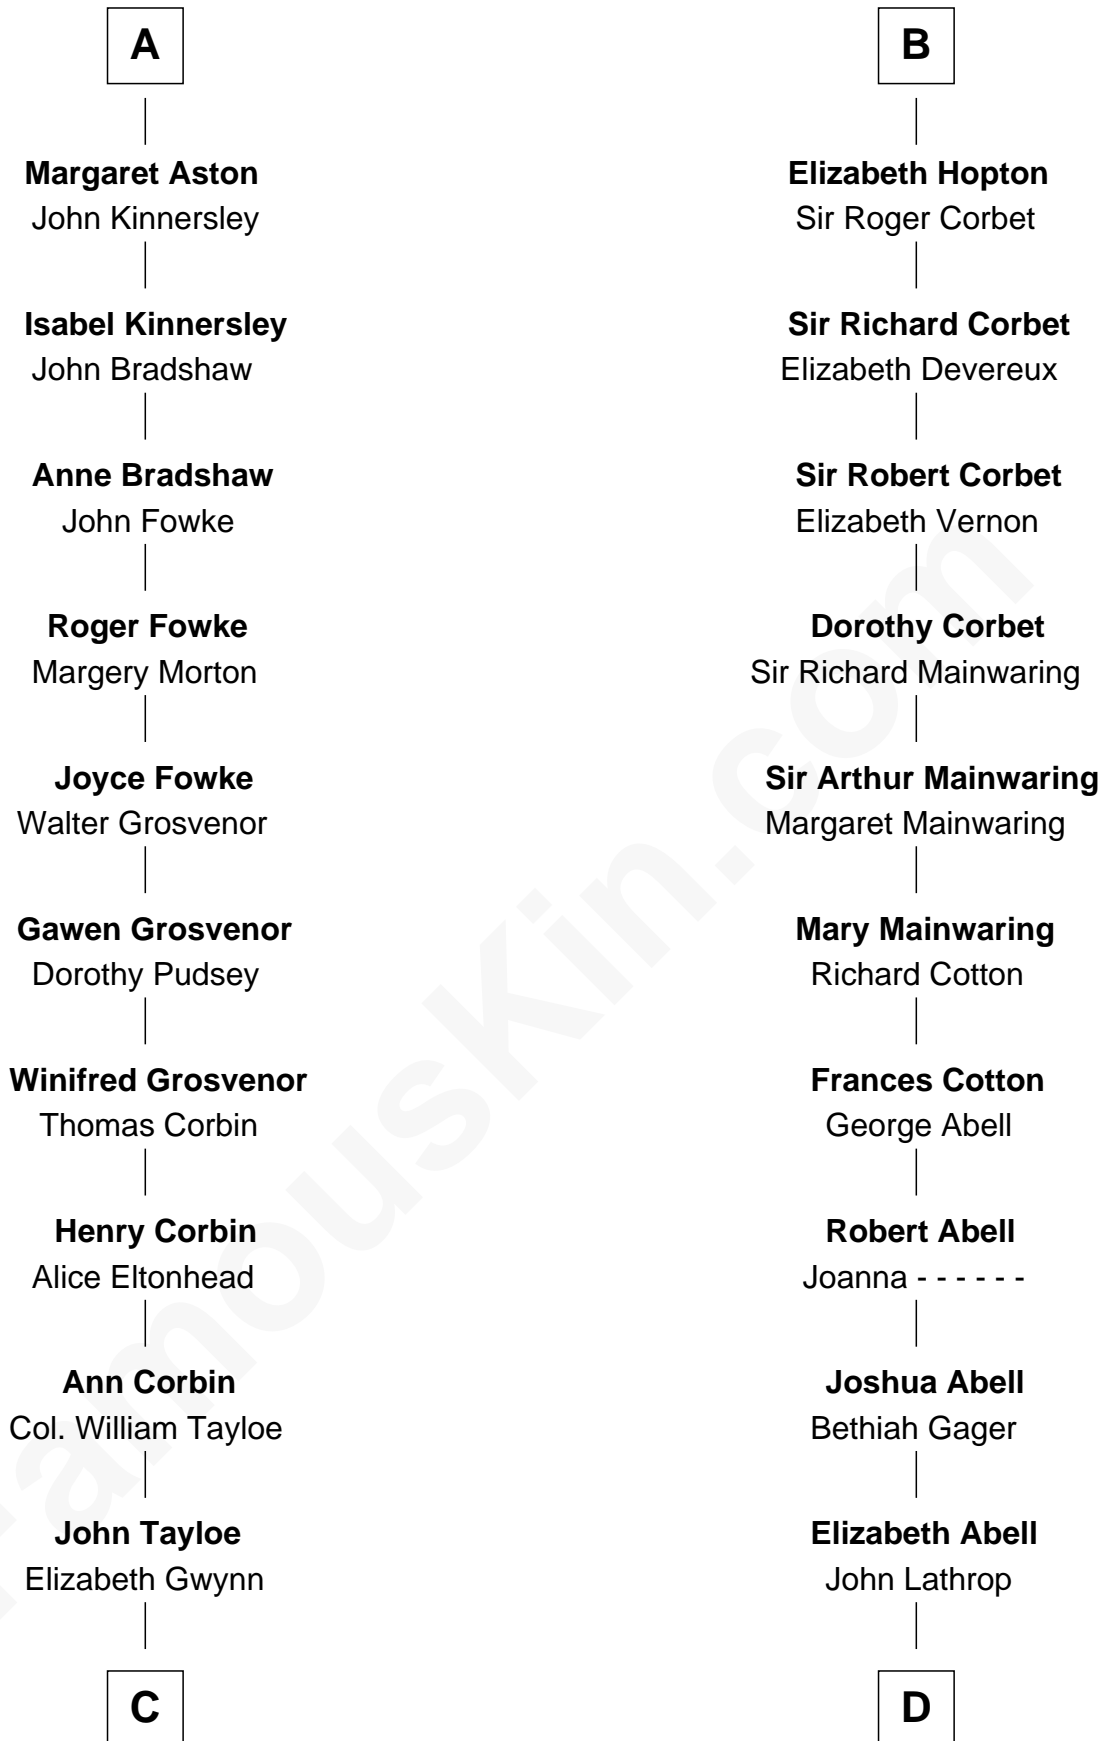

# FamousKin.com Relationship Chart of

**Edward Lloyd V**

*13th Governor of Maryland*

19th cousin 1 time removed of

**C. W. Post**

*Founder of Post Cereals*

**C**

**John Tayloe**  
Rebecca Plater

**Elizabeth Tayloe**  
Col. Edward Lloyd

**Edward Lloyd V**  
*13th Governor of Maryland*

**D**

**Azel Lathrop**  
Elizabeth Hyde

**Erastus Lathrop**  
Sarah Bailey

**Caroline Cushman Lathrop**  
Charles Rollin Post