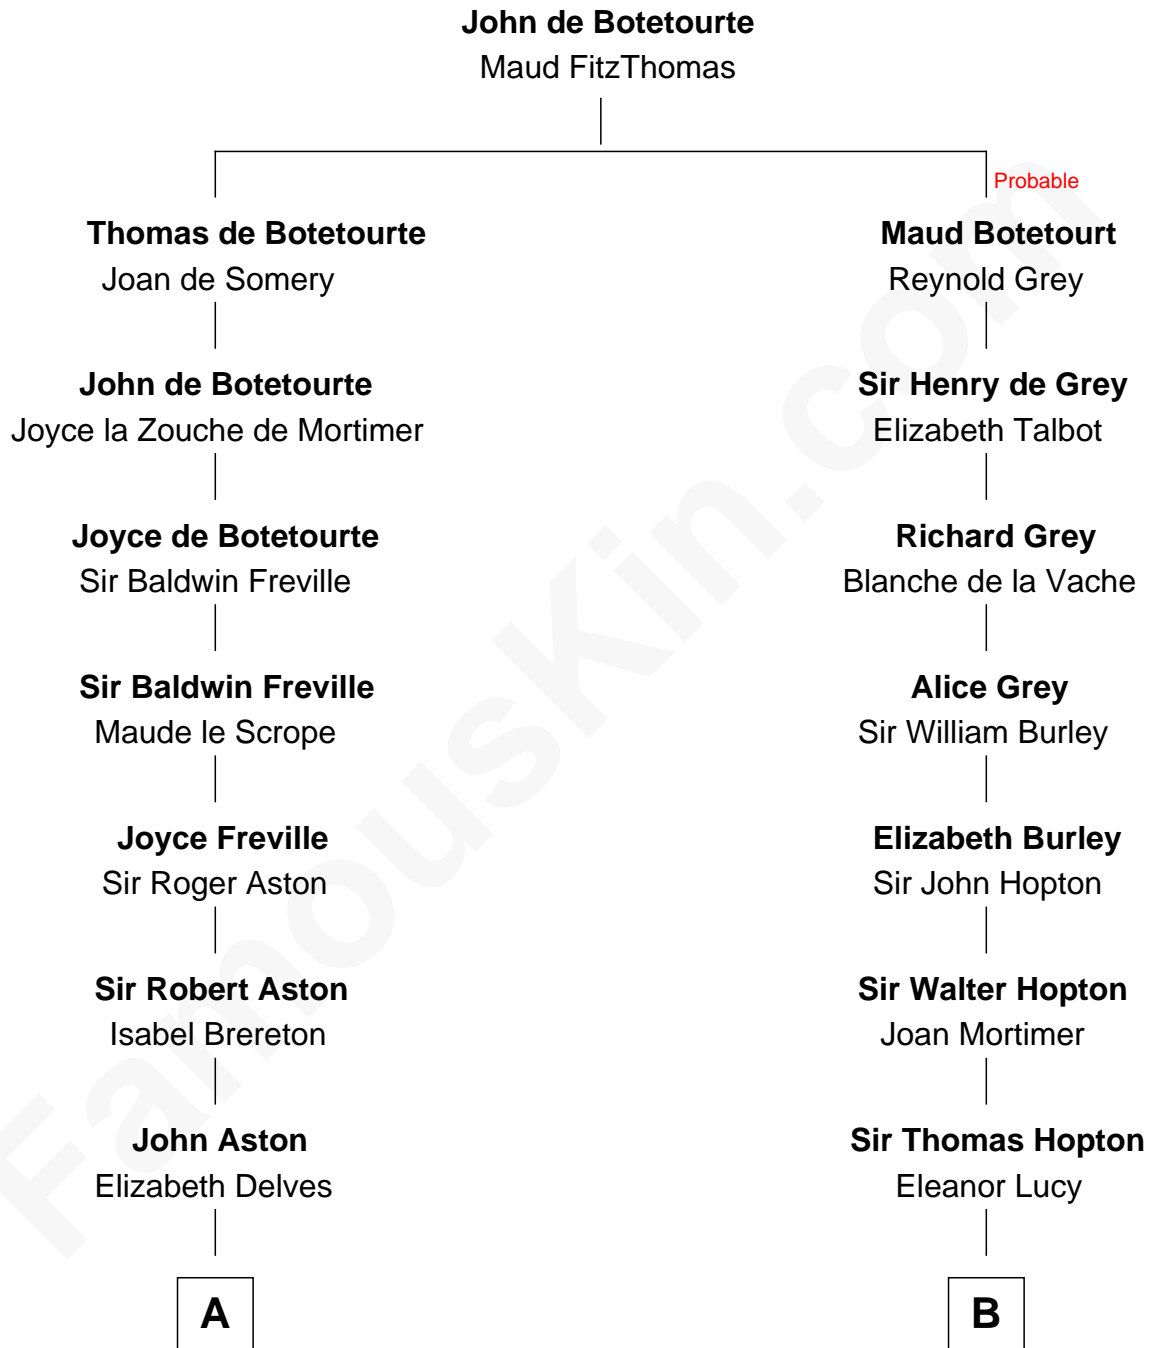

# FamousKin.com Relationship Chart of

**Edward Lloyd V**

*13th Governor of Maryland*

19th cousin 1 time removed of

**C. W. Post**

*Founder of Post Cereals*

**C**

**John Tayloe**  
Rebecca Plater

**Elizabeth Tayloe**  
Col. Edward Lloyd

**Edward Lloyd V**  
*13th Governor of Maryland*

**D**

**Azel Lathrop**  
Elizabeth Hyde

**Erastus Lathrop**  
Sarah Bailey

**Caroline Cushman Lathrop**  
Charles Rollin Post