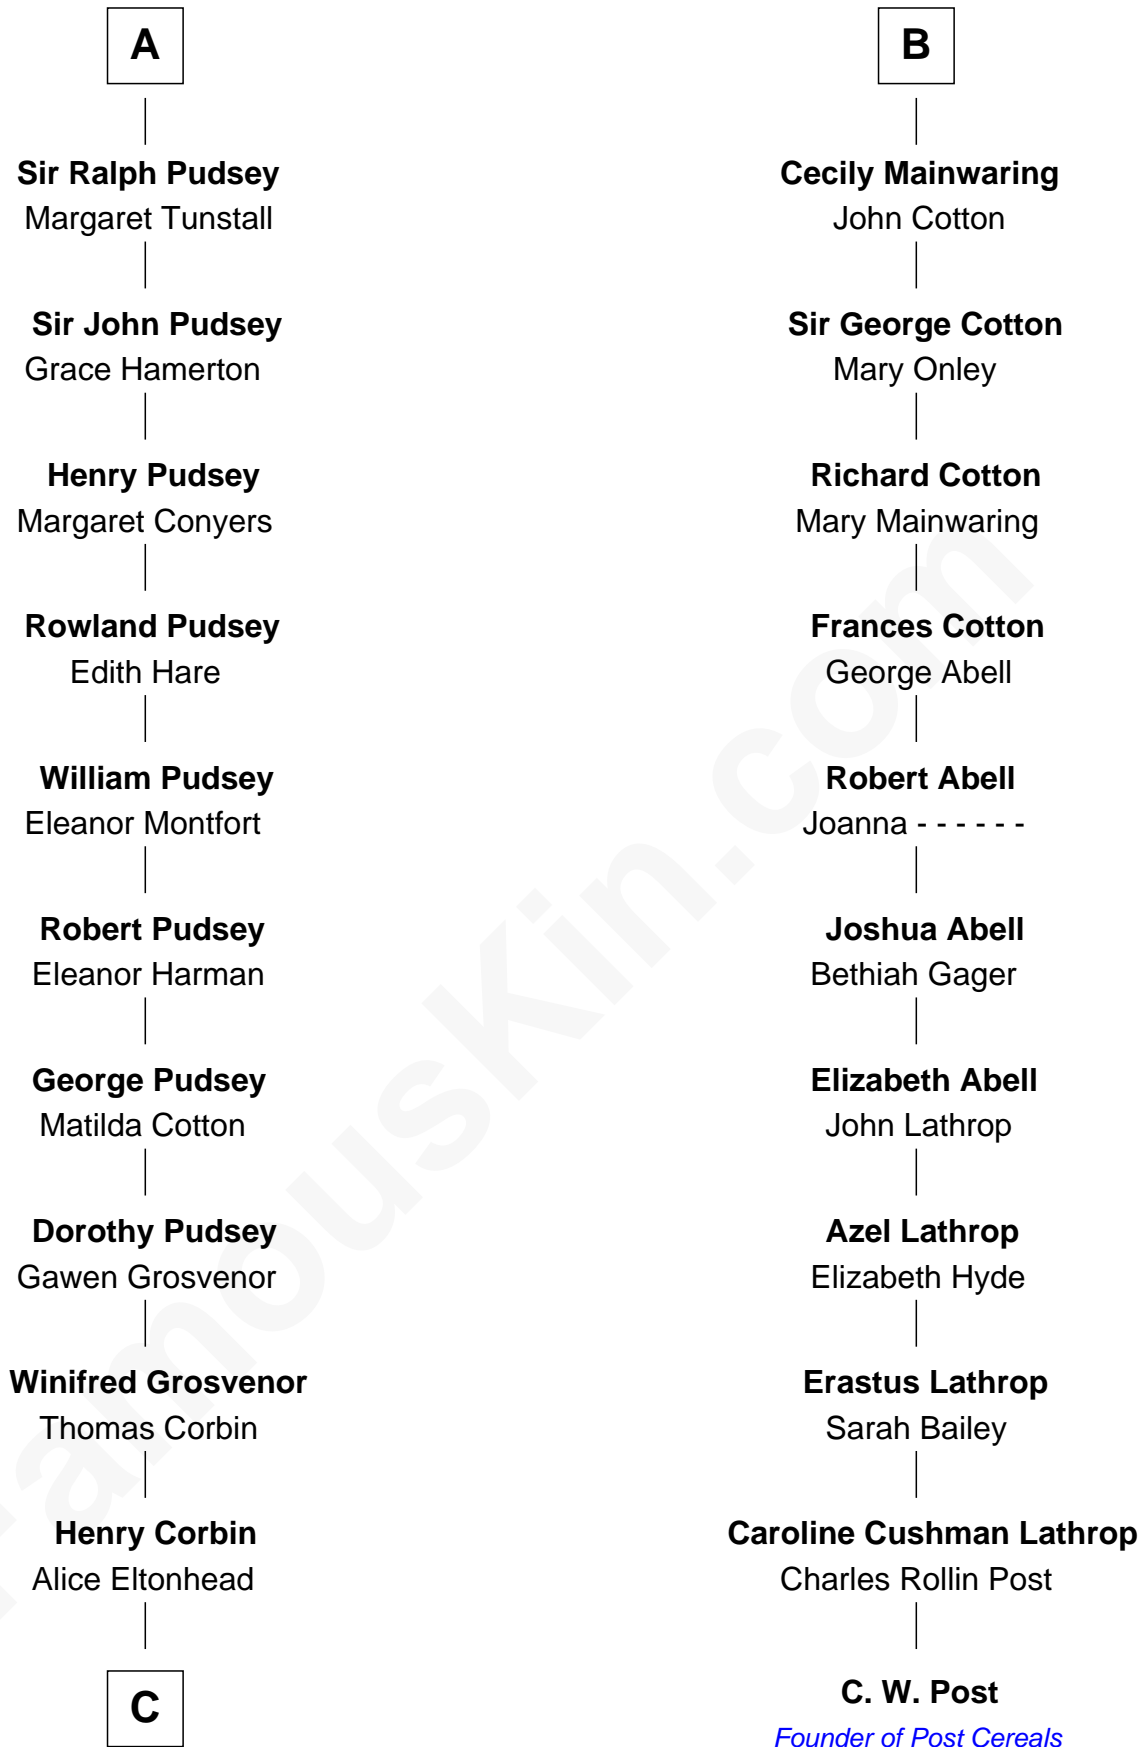

FamousKin.com Relationship Chart of

Edward Lloyd V

13th Governor of Maryland

17th cousin 4 times removed of

C. W. Post

Founder of Post Cereals

Sir Richard FitzRoy

Rose de Dover

Elizabeth Betteshorne

Elizabeth Berkeley

Sir John Sutton

Jane Sutton

Thomas Mainwaring

B

C

—
Ann Corbin
Col. William Tayloe

—
John Tayloe
Elizabeth Gwynn

—
John Tayloe
Rebecca Plater

—
Elizabeth Tayloe
Col. Edward Lloyd

—
Edward Lloyd V
13th Governor of Maryland

FamousKin.com