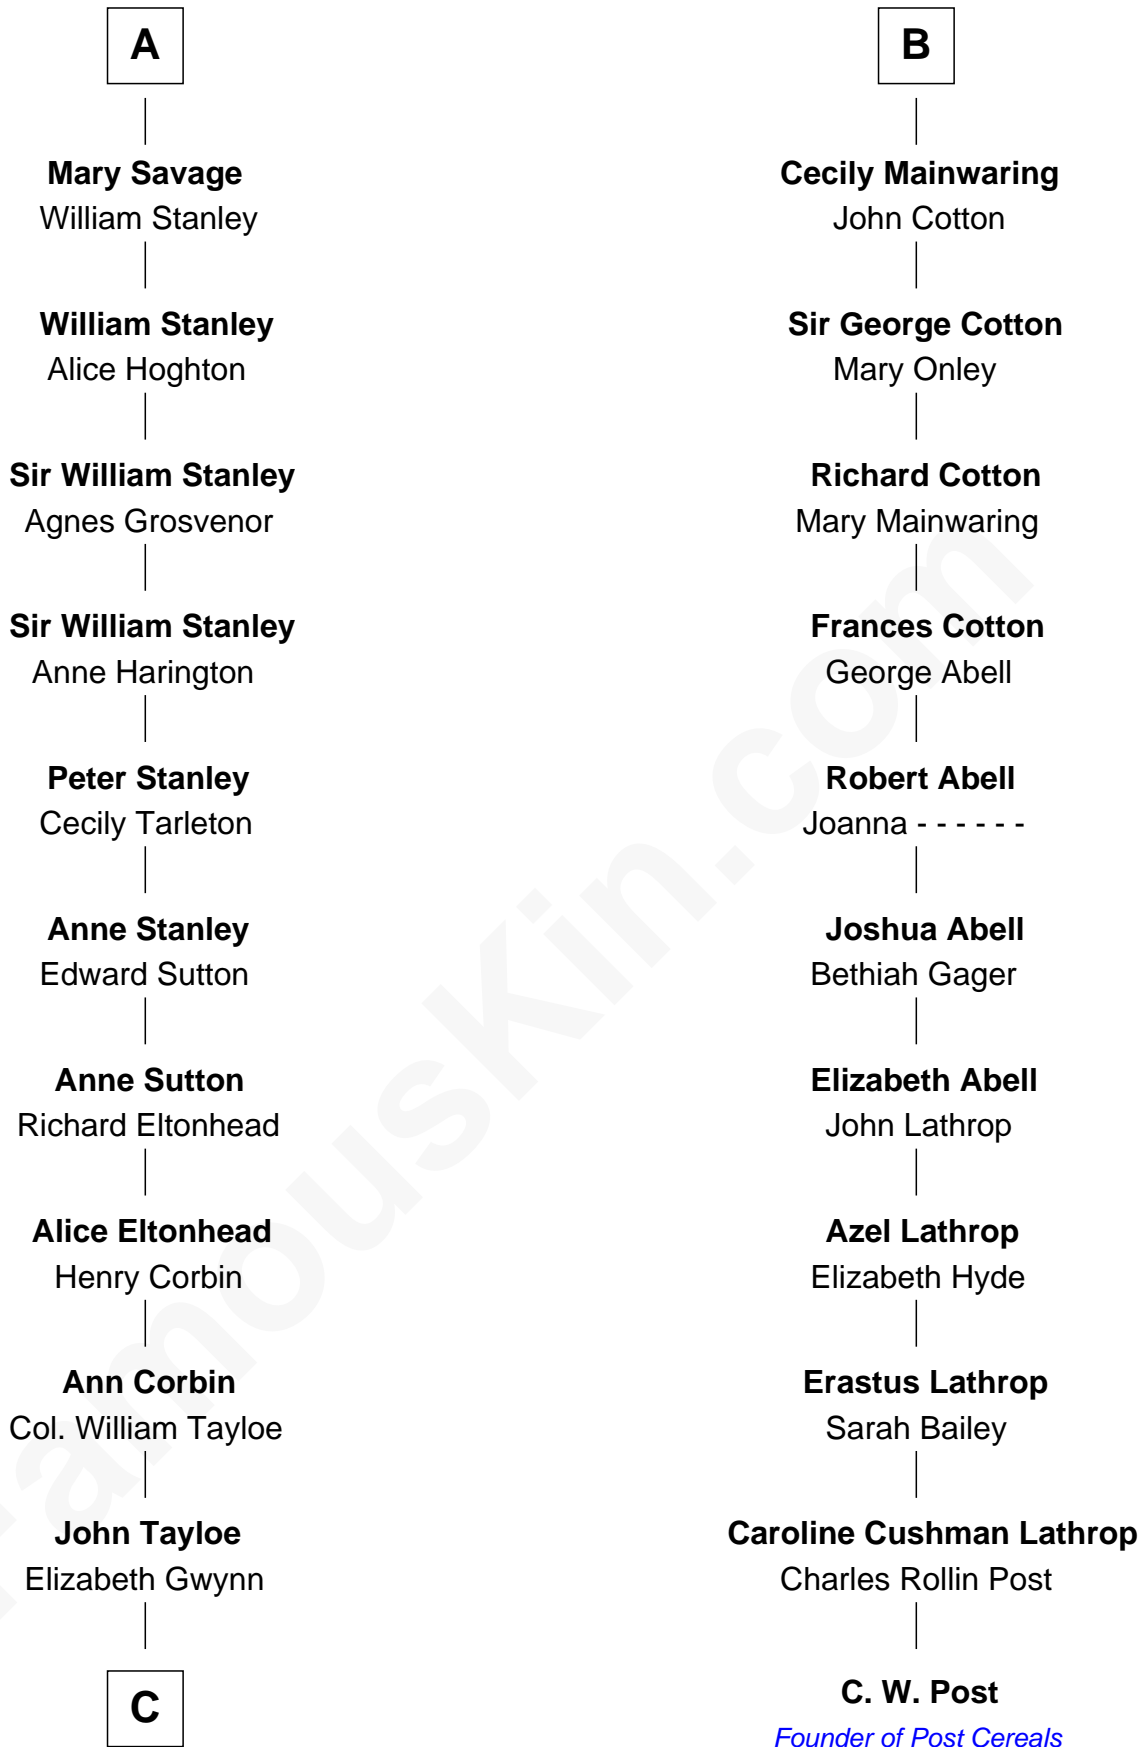

# FamousKin.com Relationship Chart of

**Edward Lloyd V**

*13th Governor of Maryland*

17th cousin 2 times removed of

**C. W. Post**

*Founder of Post Cereals*

**C**

—  
**John Tayloe**  
Rebecca Plater

—  
**Elizabeth Tayloe**  
Col. Edward Lloyd

—  
**Edward Lloyd V**  
*13th Governor of Maryland*

FamousKin.com