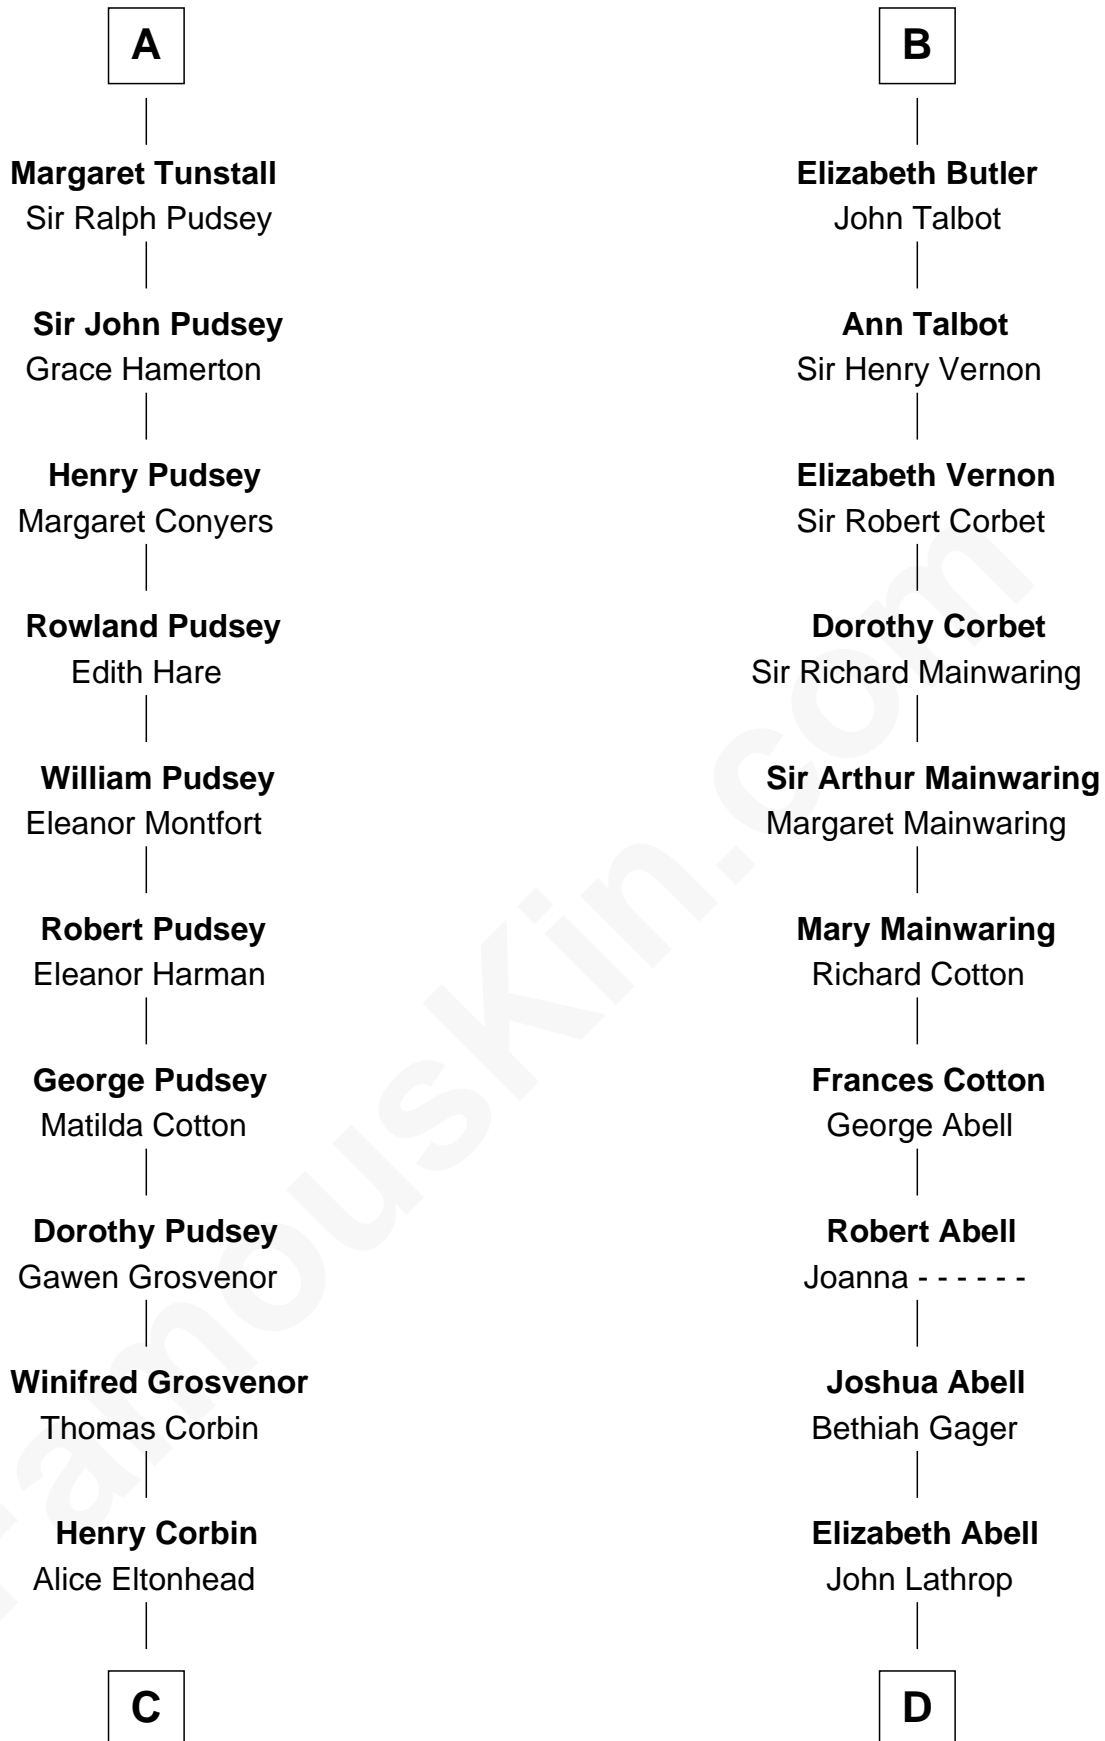

# FamousKin.com Relationship Chart of

**Edward Lloyd V**

*13th Governor of Maryland*

20th cousin 1 time removed of

**C. W. Post**

*Founder of Post Cereals*

**C**

**Ann Corbin**  
Col. William Tayloe

**John Tayloe**  
Elizabeth Gwynn

**John Tayloe**  
Rebecca Plater

**Elizabeth Tayloe**  
Col. Edward Lloyd

**Edward Lloyd V**  
*13th Governor of Maryland*

**D**

**Azel Lathrop**  
Elizabeth Hyde

**Erastus Lathrop**  
Sarah Bailey

**Caroline Cushman Lathrop**  
Charles Rollin Post

**C. W. Post**  
*Founder of Post Cereals*

FamousKin.com