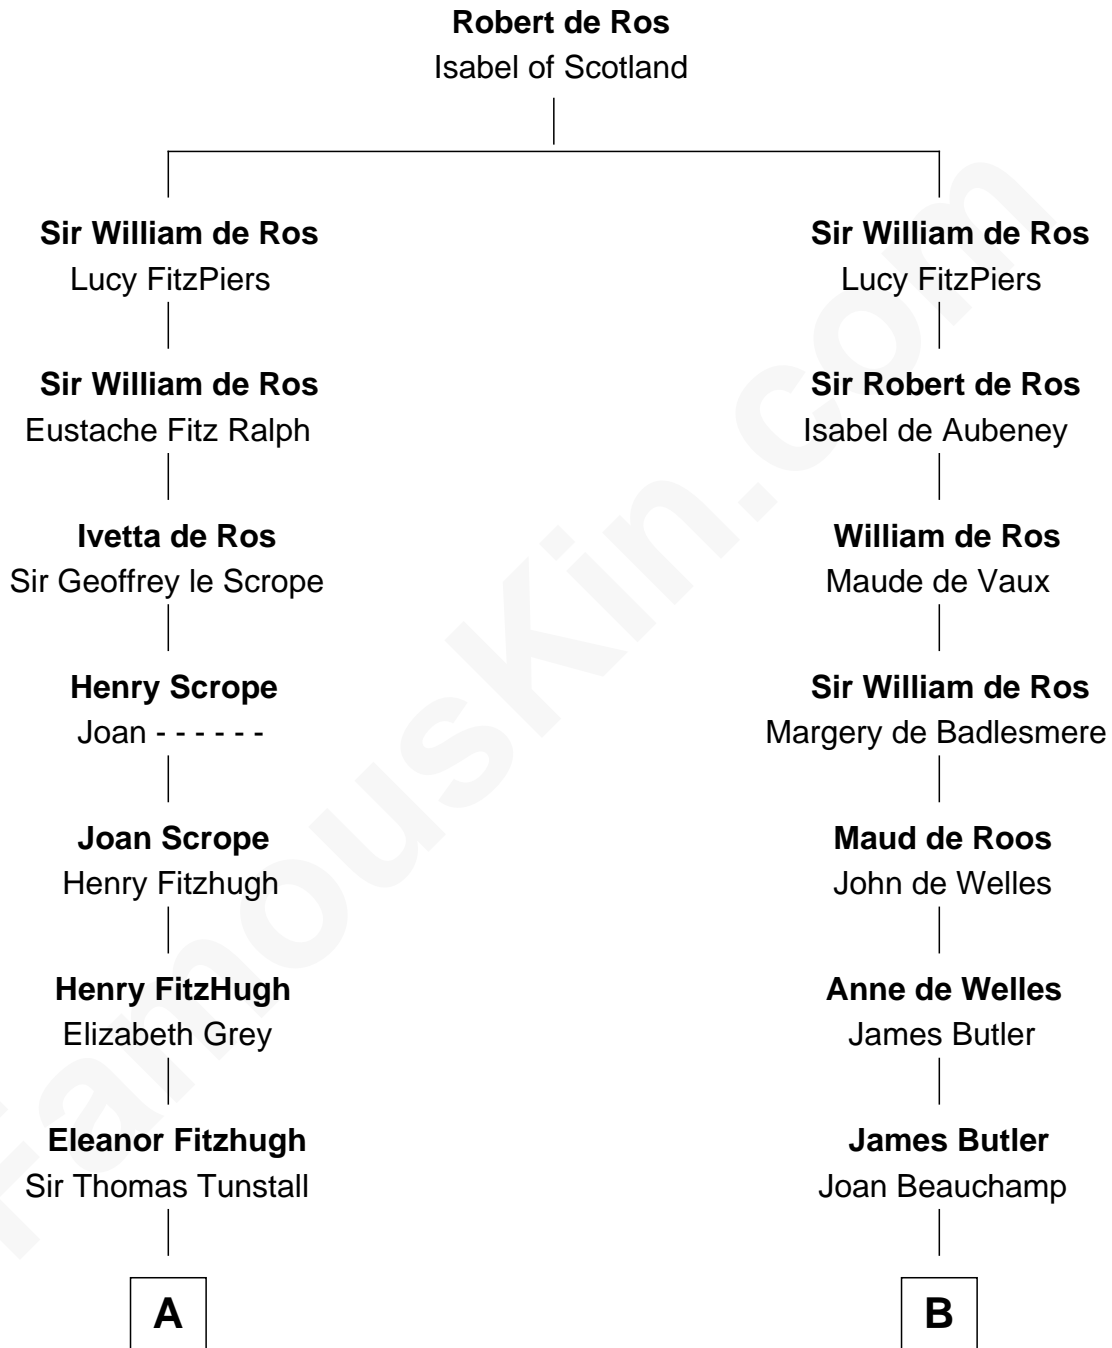

# FamousKin.com Relationship Chart of

**Edward Lloyd V**

*13th Governor of Maryland*

20th cousin 1 time removed of

**C. W. Post**

*Founder of Post Cereals*

**C**

**Ann Corbin**  
Col. William Tayloe

**John Tayloe**  
Elizabeth Gwynn

**John Tayloe**  
Rebecca Plater

**Elizabeth Tayloe**  
Col. Edward Lloyd

**Edward Lloyd V**  
*13th Governor of Maryland*

**D**

**Azel Lathrop**  
Elizabeth Hyde

**Erastus Lathrop**  
Sarah Bailey

**Caroline Cushman Lathrop**  
Charles Rollin Post

**C. W. Post**  
*Founder of Post Cereals*

FamousKin.com