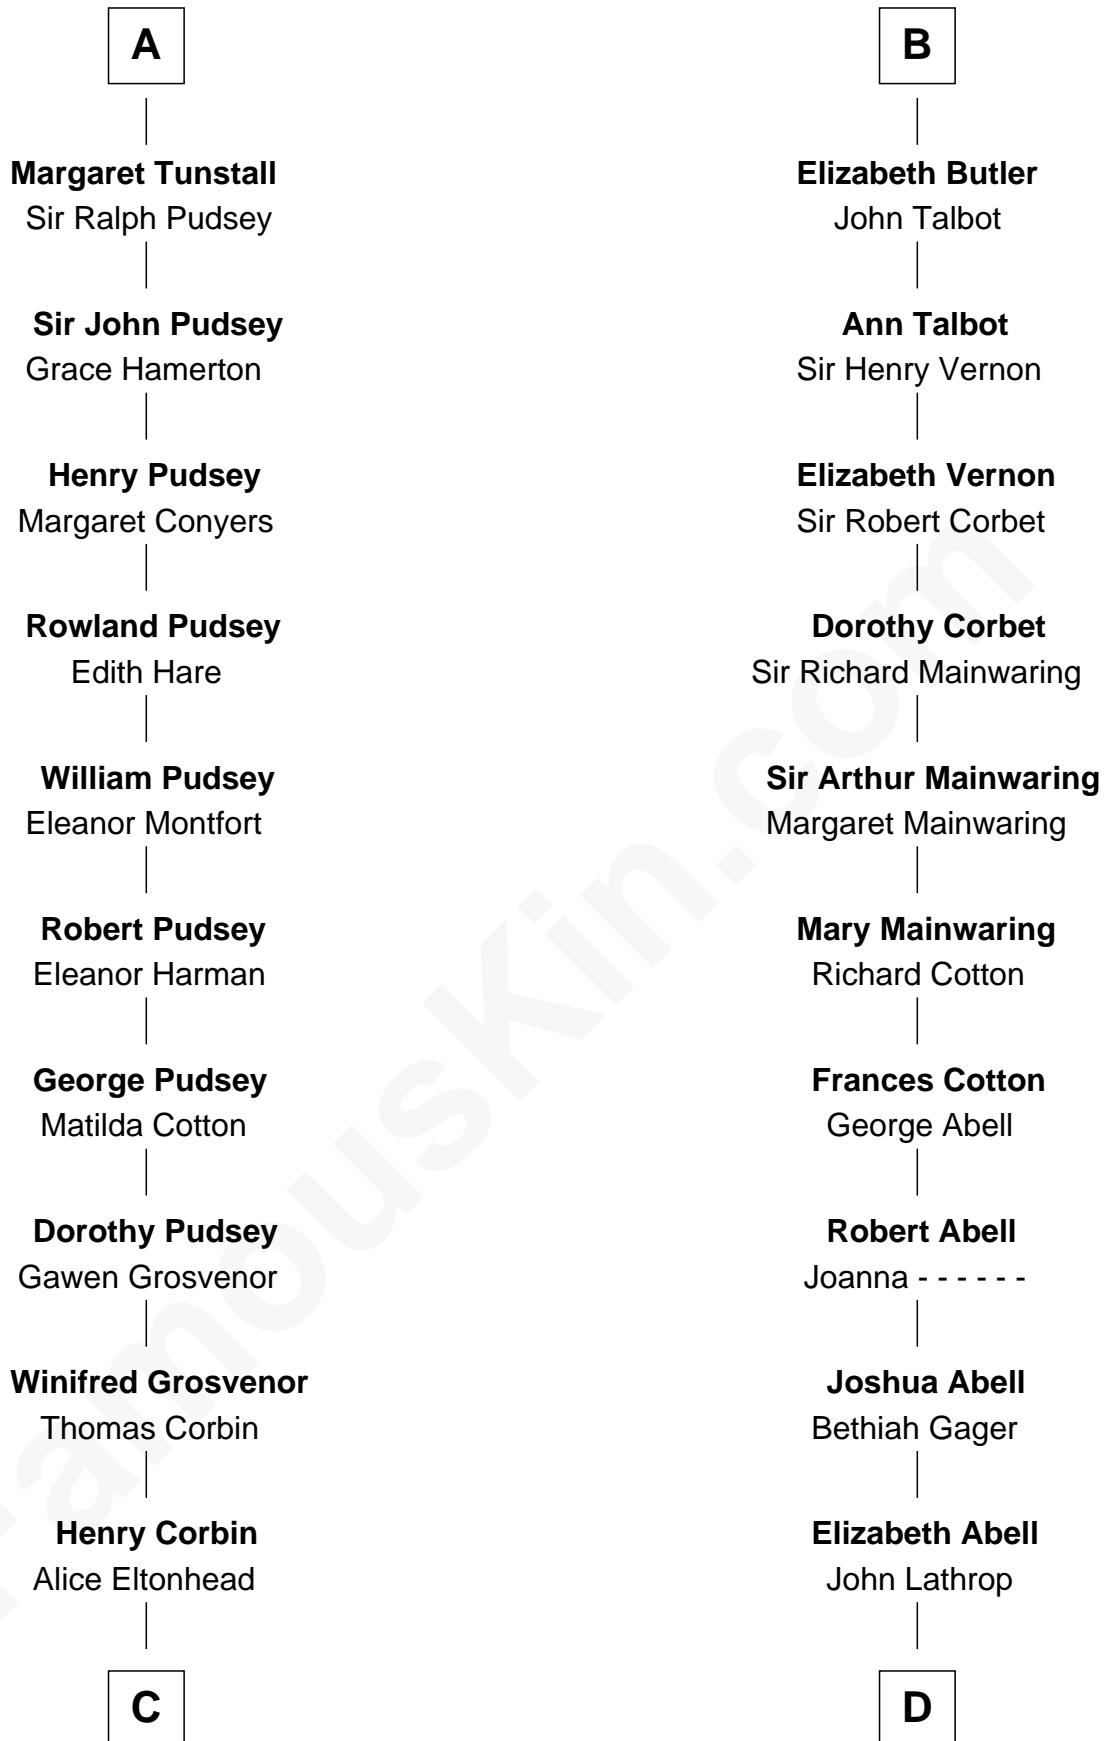

# FamousKin.com Relationship Chart of

**Edward Lloyd V**

*13th Governor of Maryland*

20th cousin 1 time removed of

**C. W. Post**

*Founder of Post Cereals*

## Reginald FitzPiers

-----

**C**

**Ann Corbin**  
Col. William Tayloe

**John Tayloe**  
Elizabeth Gwynn

**John Tayloe**  
Rebecca Plater

**Elizabeth Tayloe**  
Col. Edward Lloyd

**Edward Lloyd V**  
*13th Governor of Maryland*

**D**

**Azel Lathrop**  
Elizabeth Hyde

**Erastus Lathrop**  
Sarah Bailey

**Caroline Cushman Lathrop**  
Charles Rollin Post

**C. W. Post**  
*Founder of Post Cereals*

FamousKin.com