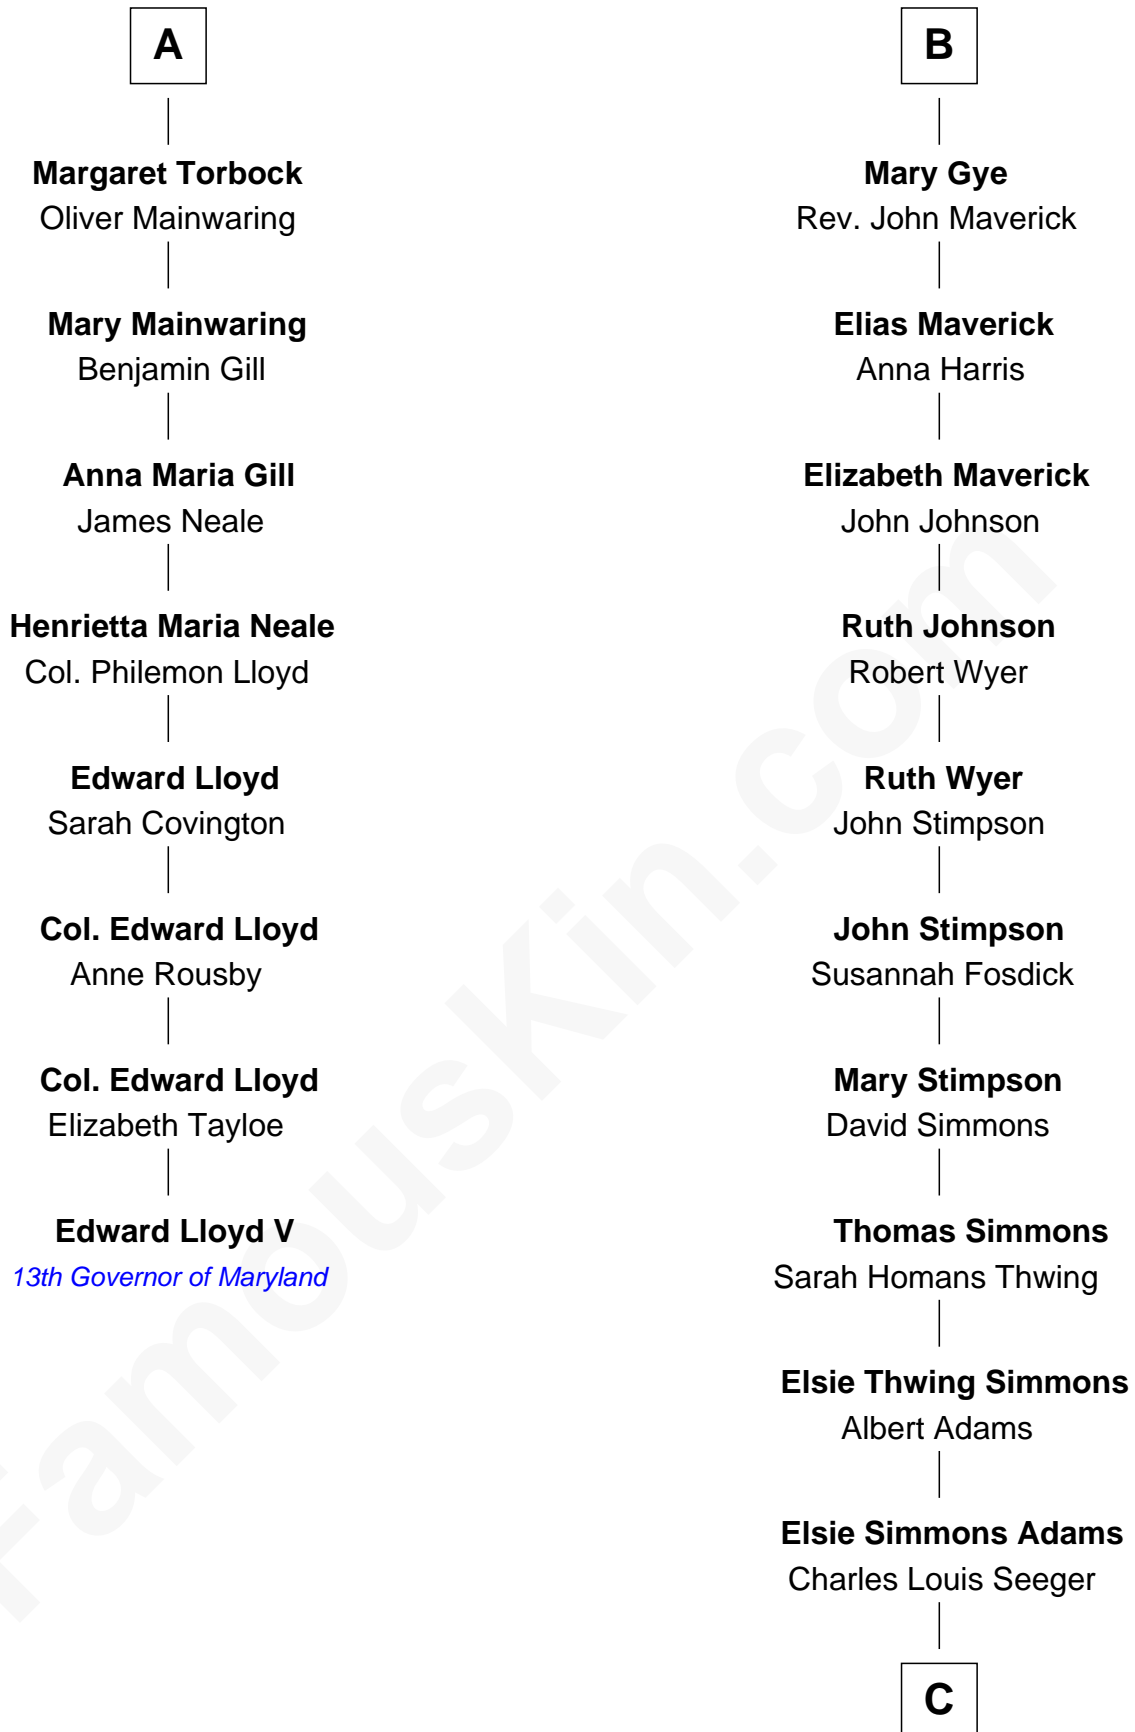

FamousKin.com Relationship Chart of

Edward Lloyd V

13th Governor of Maryland

14th cousin 4 times removed of

Pete Seeger

American Folk Singer

Richard Fitzalan
Eleanor Plantagenet

Sir Richard Fitzalan
Elizabeth de Bohun

Elizabeth Fitzalan
Sir Robert Goushill

Joan Goushill
Sir Thomas Stanley

Sir John Stanley
Elizabeth Weever

Margery Stanley
Sir William Torbock

Thomas Torbock
Elizabeth Moore

William Torbock
Catherine Gerard

A

John Fitzalan
Eleanor Maltravers

Joan Fitzalan
Sir William Echyngham

Joan Echyngham
Sir John Bayntun

Henry Bayntun

Jane Bayntun
Thomas Prowse

Mary Prowse
John Gye

Robert Gye
Grace Dowrish

B

C

Charles Louis Seeger
Constance de Clyver Edson

Pete Seeger
American Folk Singer

FamousKin.com