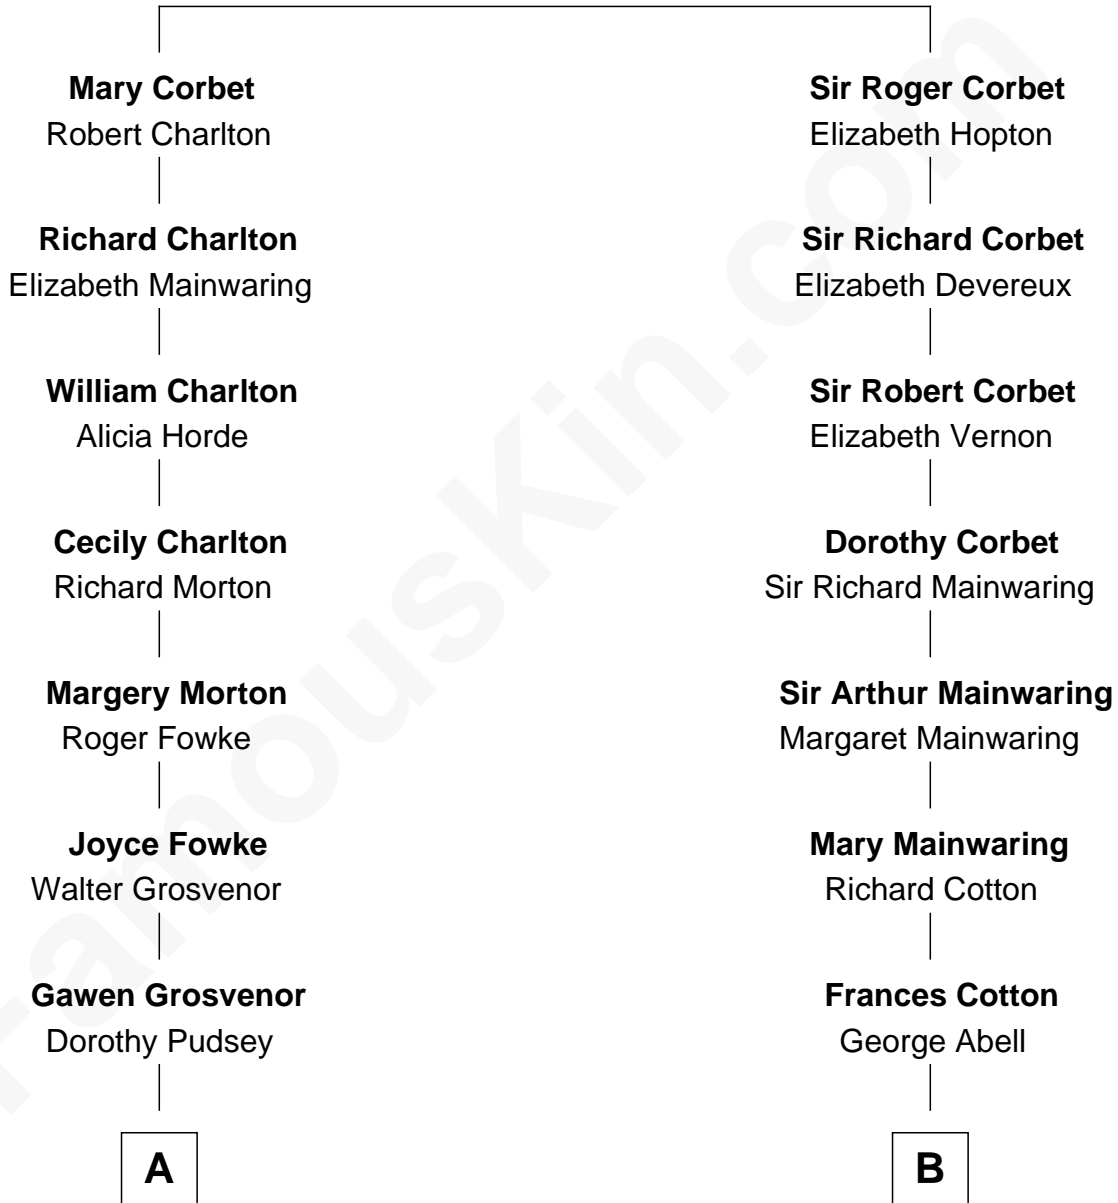

FamousKin.com Relationship Chart of

Edward Lloyd V

13th Governor of Maryland

13th cousin 5 times removed of

Adlai Stevenson III

U.S. Senator from Illinois

Sir Robert Corbet

Margaret - - - - -

C

Ellen Borden

Adlai Ewing Stevenson

Adlai Stevenson III

U.S. Senator from Illinois

FamousKin.com