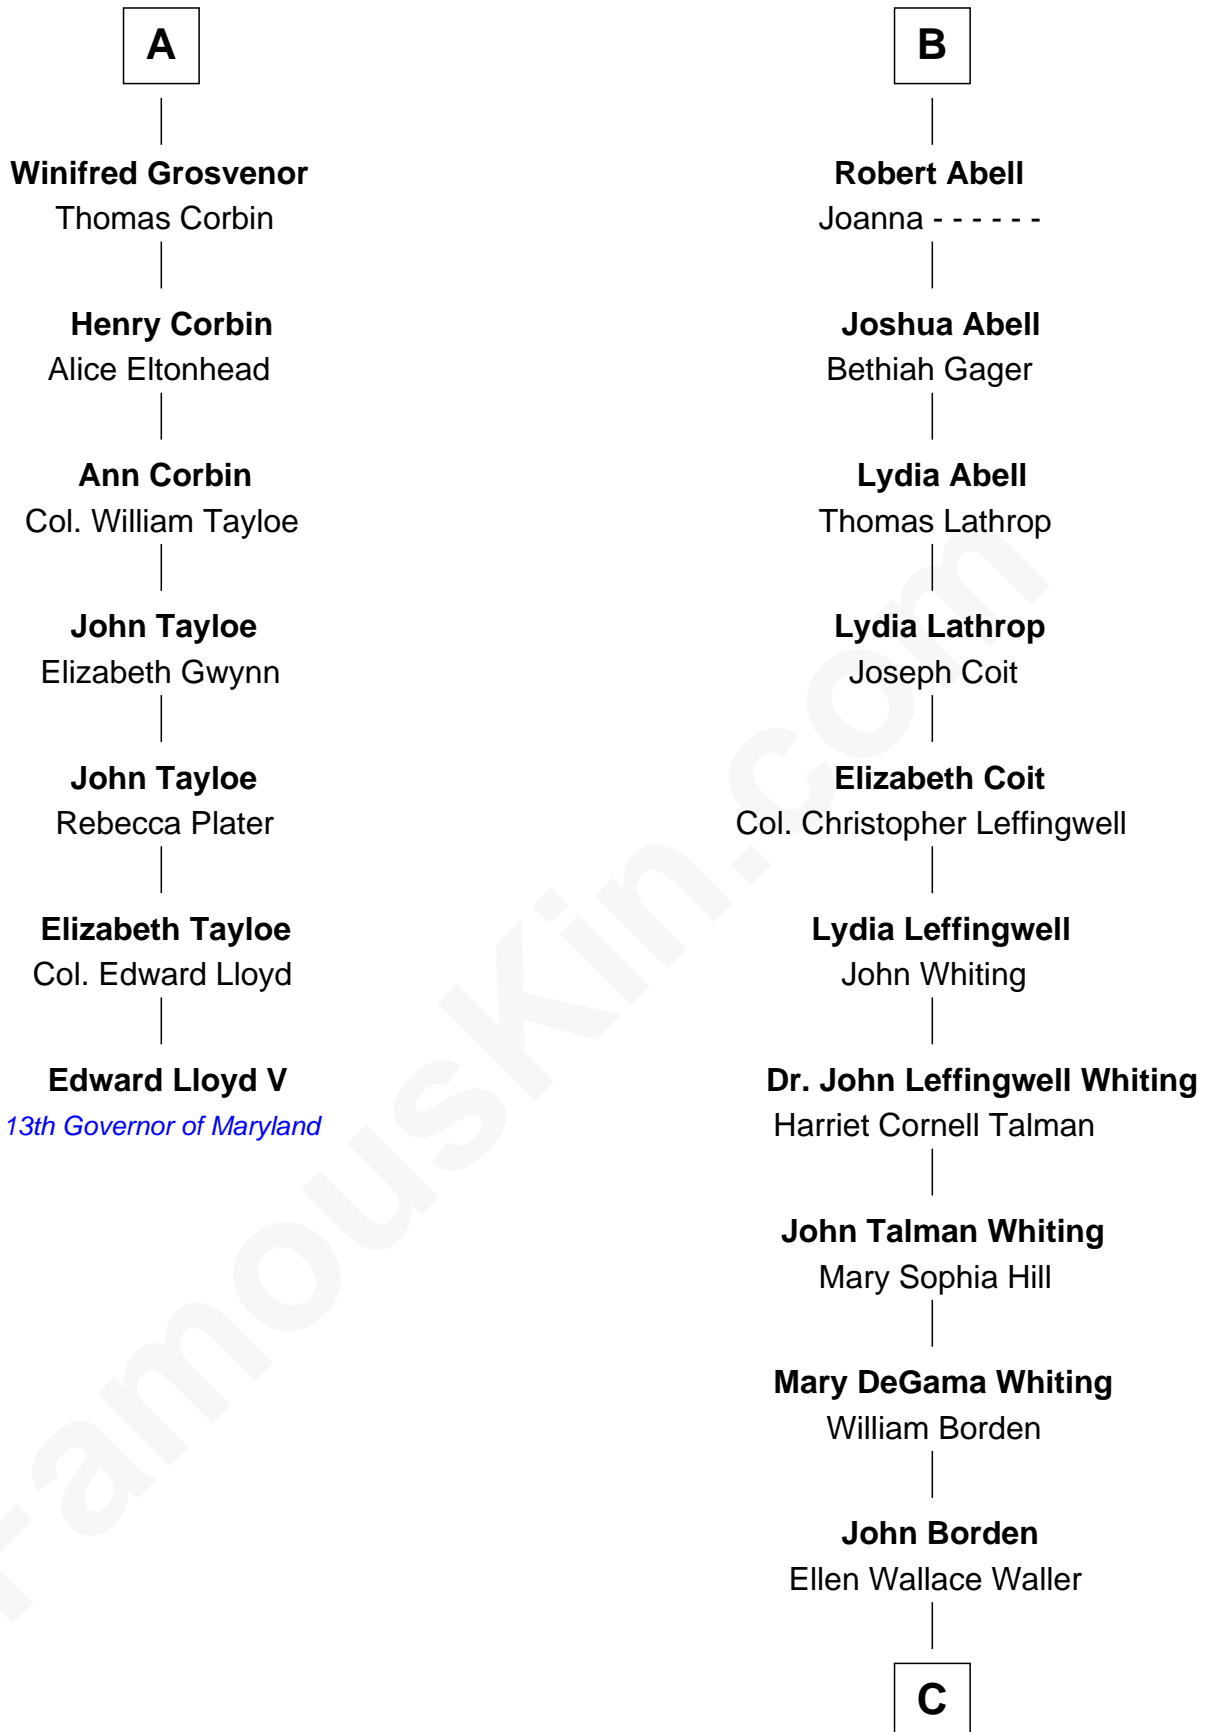

FamousKin.com Relationship Chart of

Edward Lloyd V

13th Governor of Maryland

13th cousin 5 times removed of

Adlai Stevenson III

U.S. Senator from Illinois

Sir Robert Corbet

Margaret - - - - -

C

Ellen Borden

Adlai Ewing Stevenson

Adlai Stevenson III

U.S. Senator from Illinois

FamousKin.com