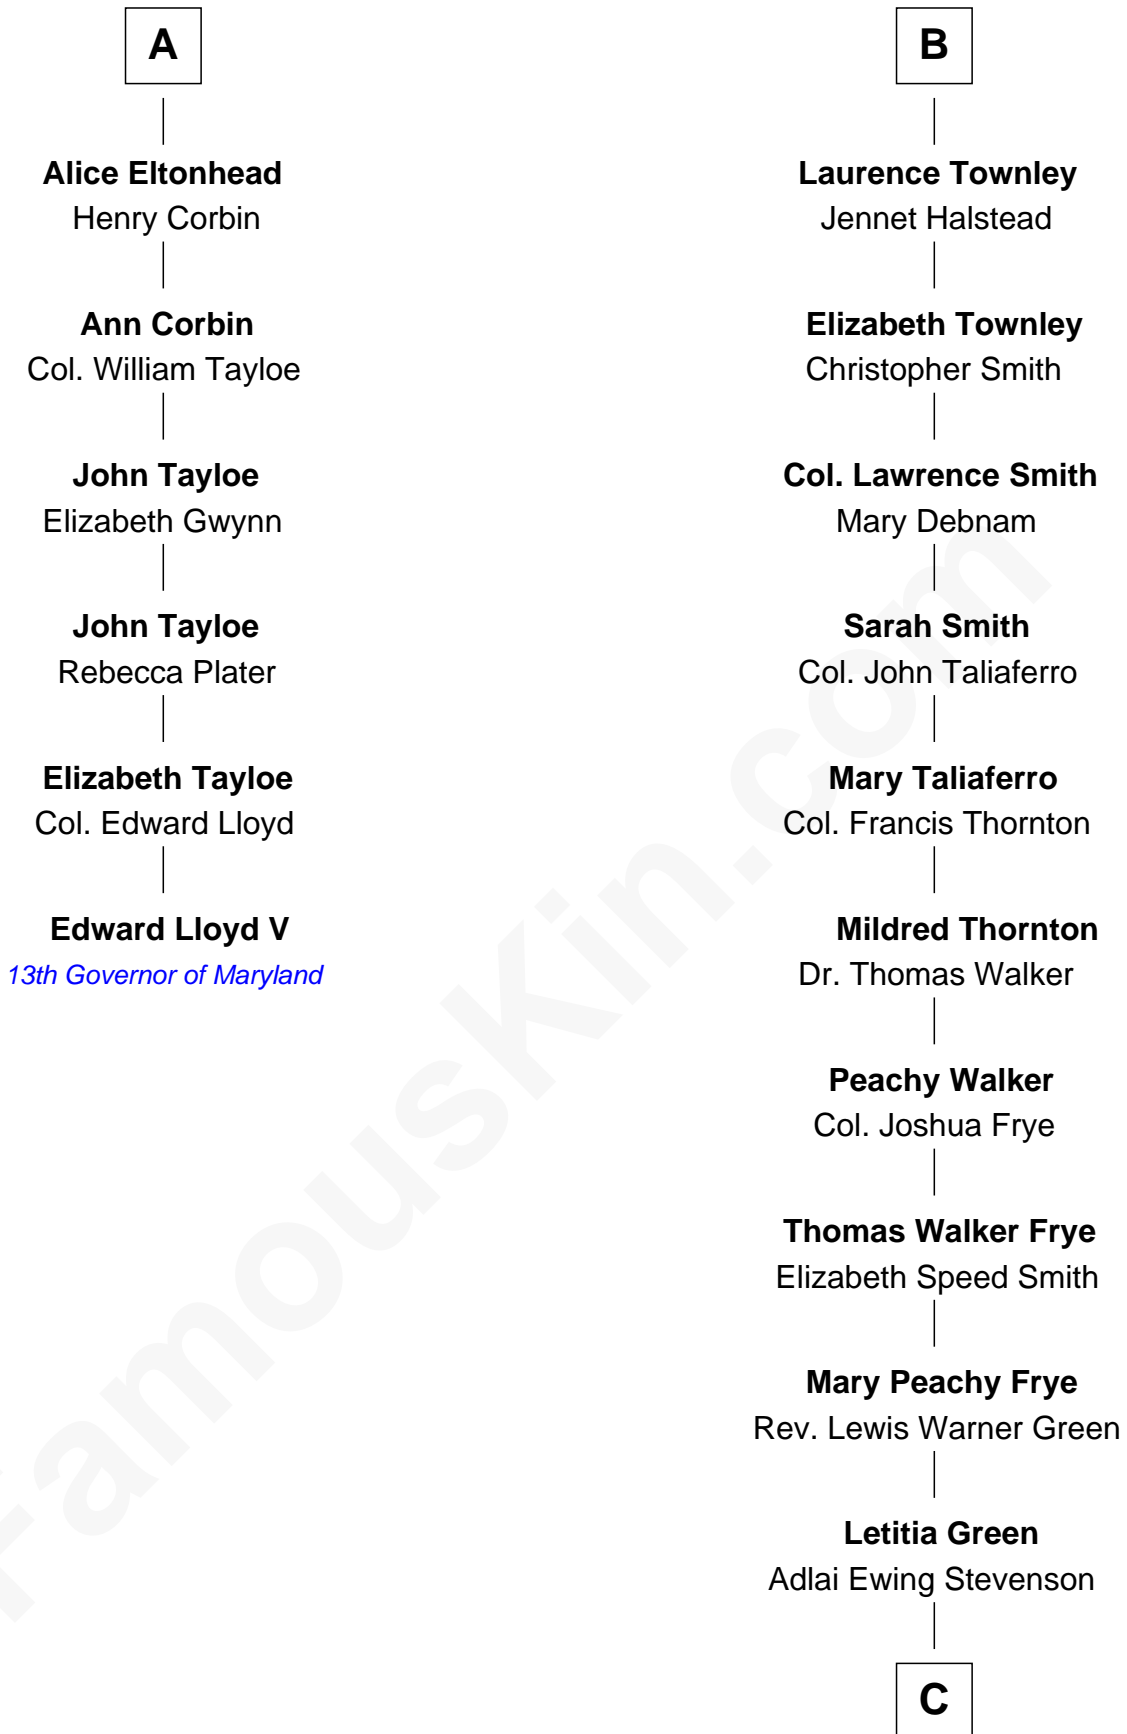

# FamousKin.com Relationship Chart of

**Edward Lloyd V**

*13th Governor of Maryland*

12th cousin 7 times removed of

**Adlai Stevenson III**

*U.S. Senator from Illinois*

**Sir Nicholas Harington**

Isabel English

**Peter Stanley**

Cecily Tarleton

**Anne Stanley**

Edward Sutton

**Anne Sutton**

Richard Eltonhead

**A**

**Agnes Harington**

Richard Sherburne

**Richard Sherburne**

Alice Hamerton

**Isabel Sherburne**

John Townley

**Laurence Townley**

**Henry Townley**

**Laurence Townley**

Hellen Hesketh

**Laurence Townley**

Margaret Hartley

**B**

**C**

**Lewis Green Stevenson**

Helen Louise Davis

**Adlai Ewing Stevenson**