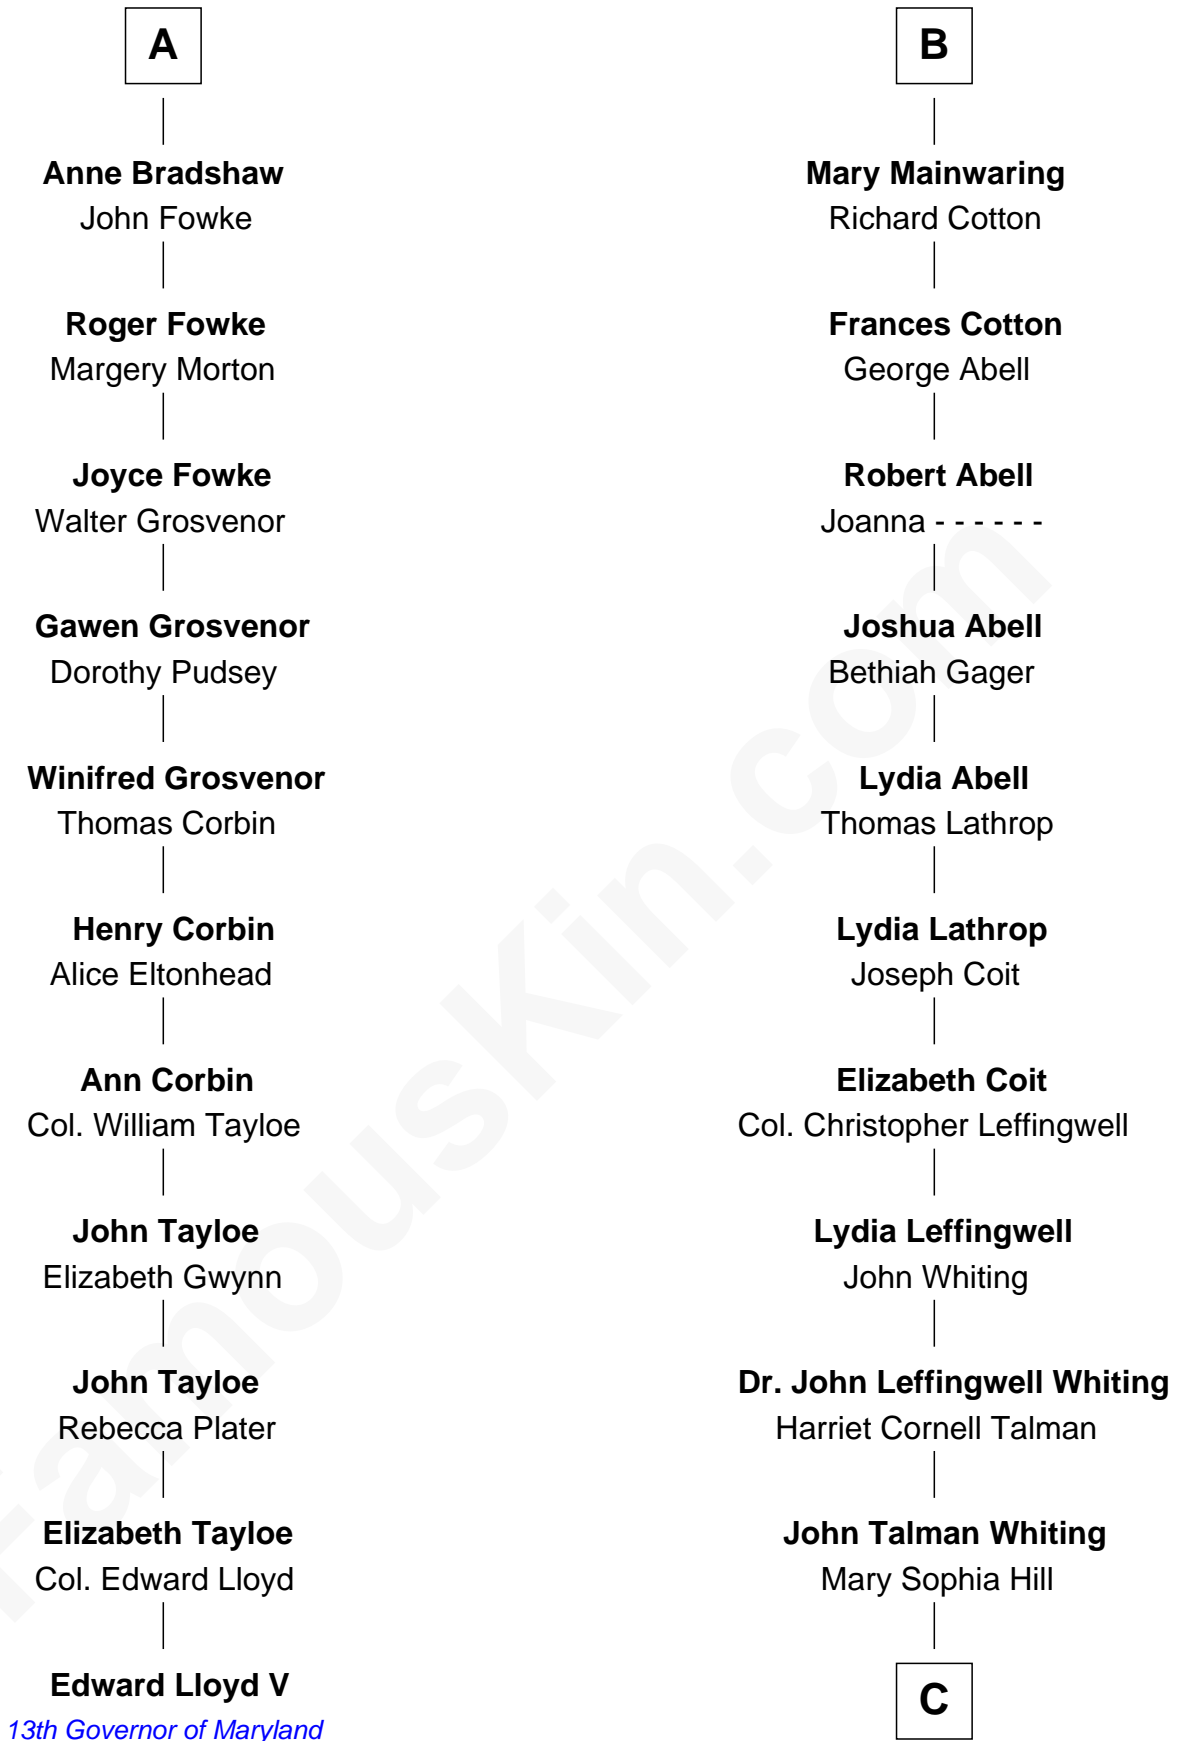

FamousKin.com Relationship Chart of

Edward Lloyd V

13th Governor of Maryland

17th cousin 3 times removed of

Adlai Stevenson III

U.S. Senator from Illinois

John de Welles

Maud de Roos

Sir Robert Corbet

Dorothy Corbet

Sir Richard Mainwaring

Sir Arthur Mainwaring

Margaret Mainwaring

B

C

|
Mary DeGama Whiting