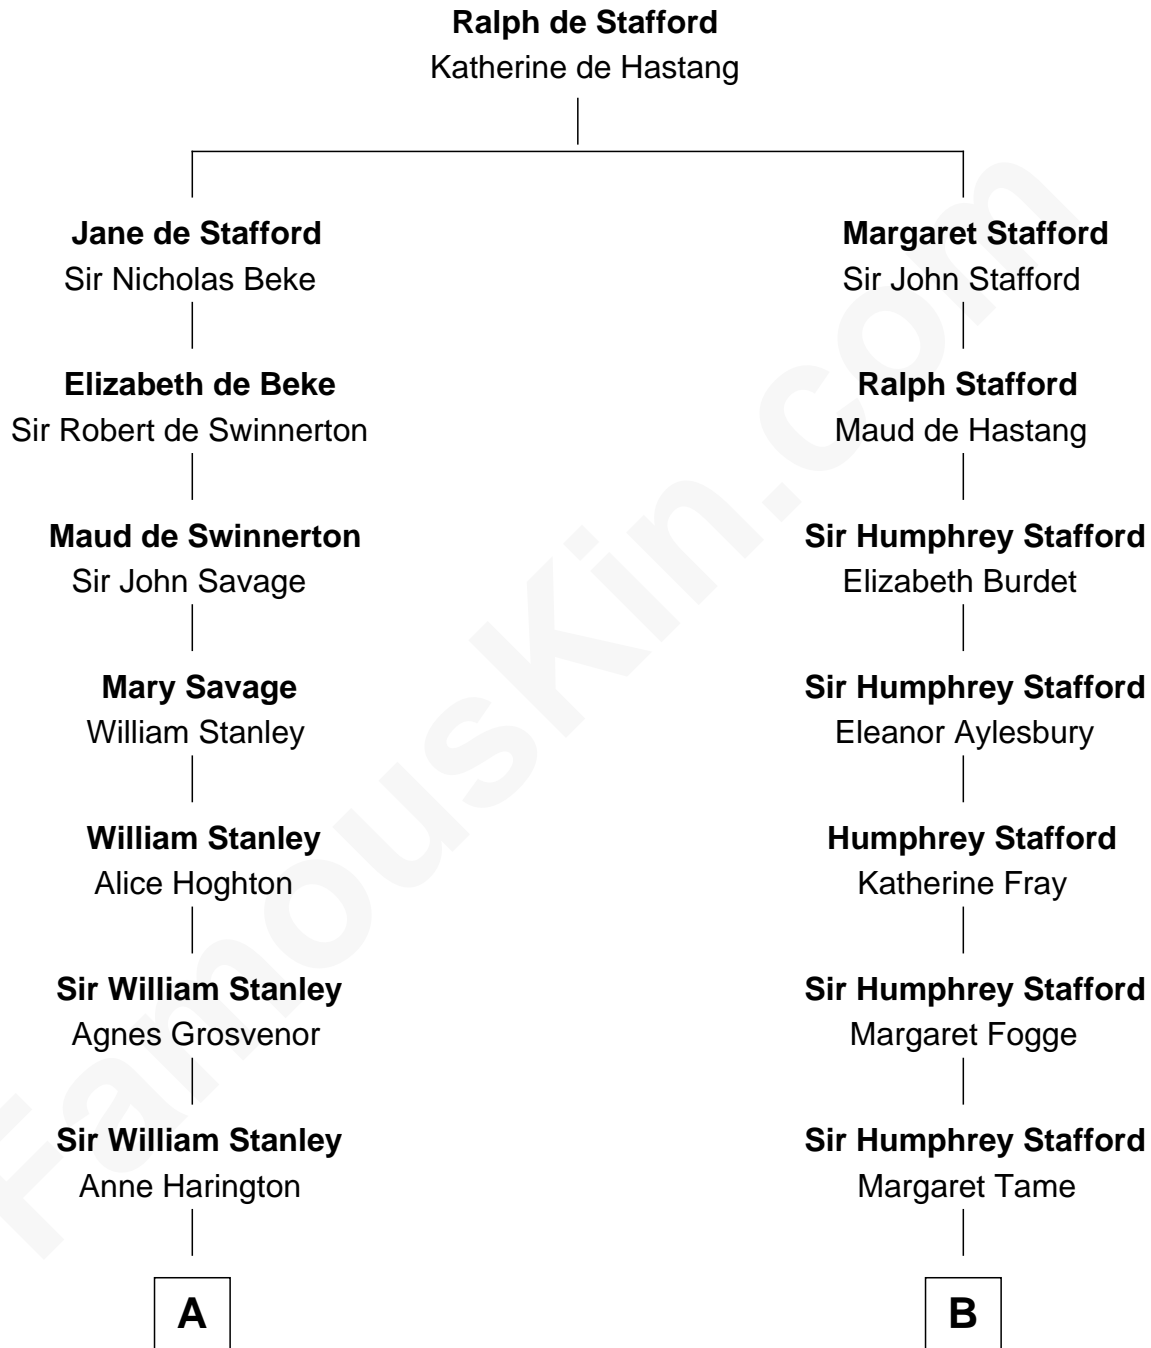

FamousKin.com Relationship Chart of

Edward Lloyd V

13th Governor of Maryland

15th cousin 5 times removed of

Charlie Munger

Vice-Chairman of Berkshire Hathaway

C

Caroline A. Rice
William H. Ingham

Helen Vienna Ingham
Charles W. Russell

Florence V. Russell
Alfred Case Munger

Charlie Munger

Vice-Chairman of Berkshire Hathaway