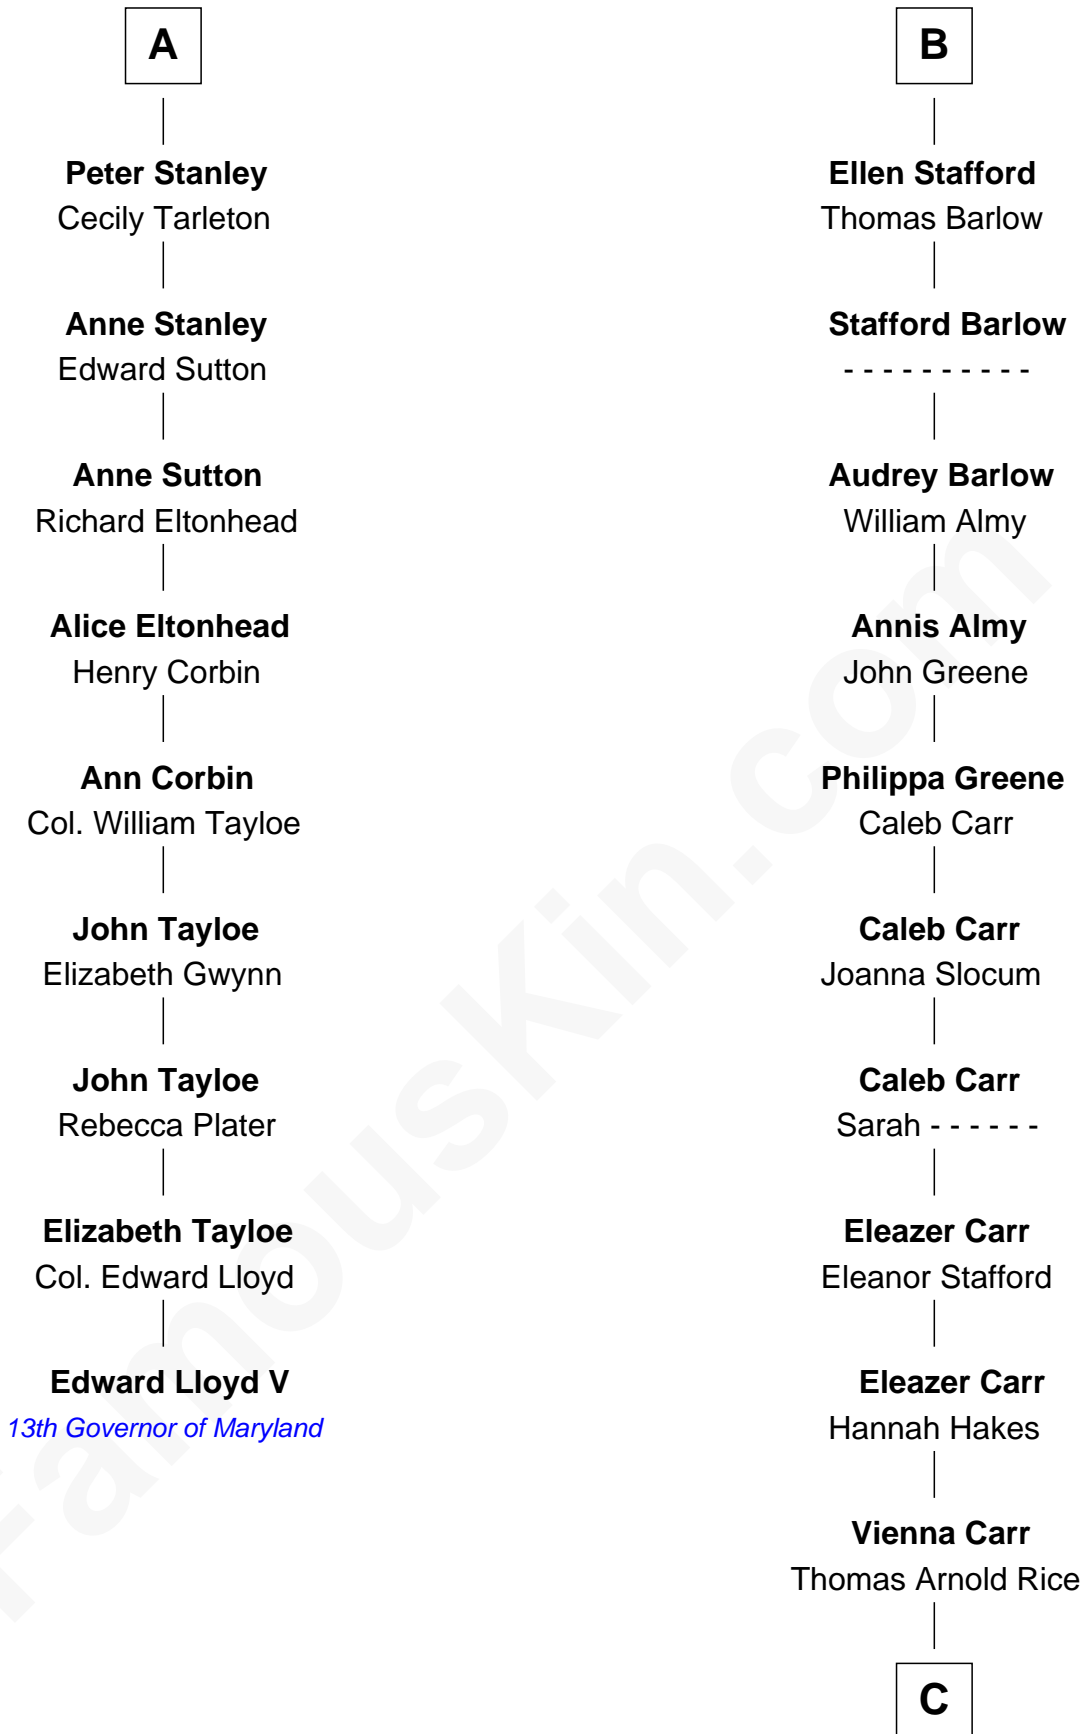

FamousKin.com Relationship Chart of

Edward Lloyd V

13th Governor of Maryland

15th cousin 5 times removed of

Charlie Munger

Vice-Chairman of Berkshire Hathaway

C

Caroline A. Rice
William H. Ingham

Helen Vienna Ingham
Charles W. Russell

Florence V. Russell
Alfred Case Munger

Charlie Munger

Vice-Chairman of Berkshire Hathaway