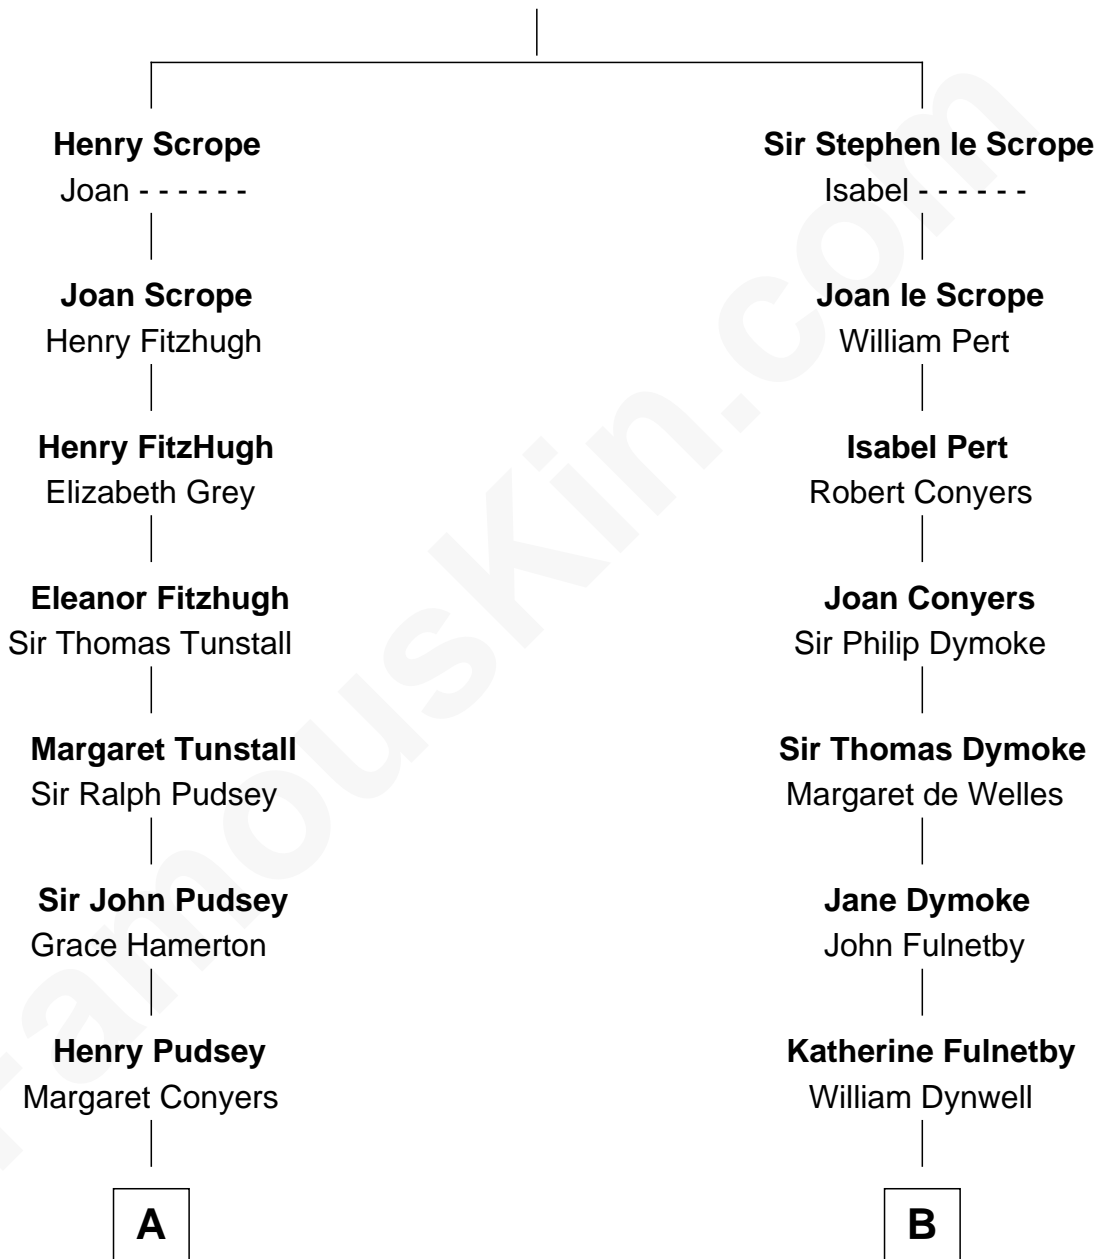

# FamousKin.com Relationship Chart of

**Edward Lloyd V**

*13th Governor of Maryland*

18th cousin 3 times removed of

**Linda Hamilton**

*TV and Movie Actress*

**Sir Geoffrey le Scrope**

Ivetta de Ros

**C**

**Elizabeth Tayloe**  
Col. Edward Lloyd

**Edward Lloyd V**  
*13th Governor of Maryland*

**D**

**Stephen P. Holt**  
Aurelia Morgan Grimes

**Taylor Holt**  
Frances Kyle

**Dr. Richard Huckstep Holt**  
Mildred Alberta Derby

**Barbara Kyle Holt**  
Dr. Carroll Stanford Hamilton

**Linda Hamilton**  
*TV and Movie Actress*