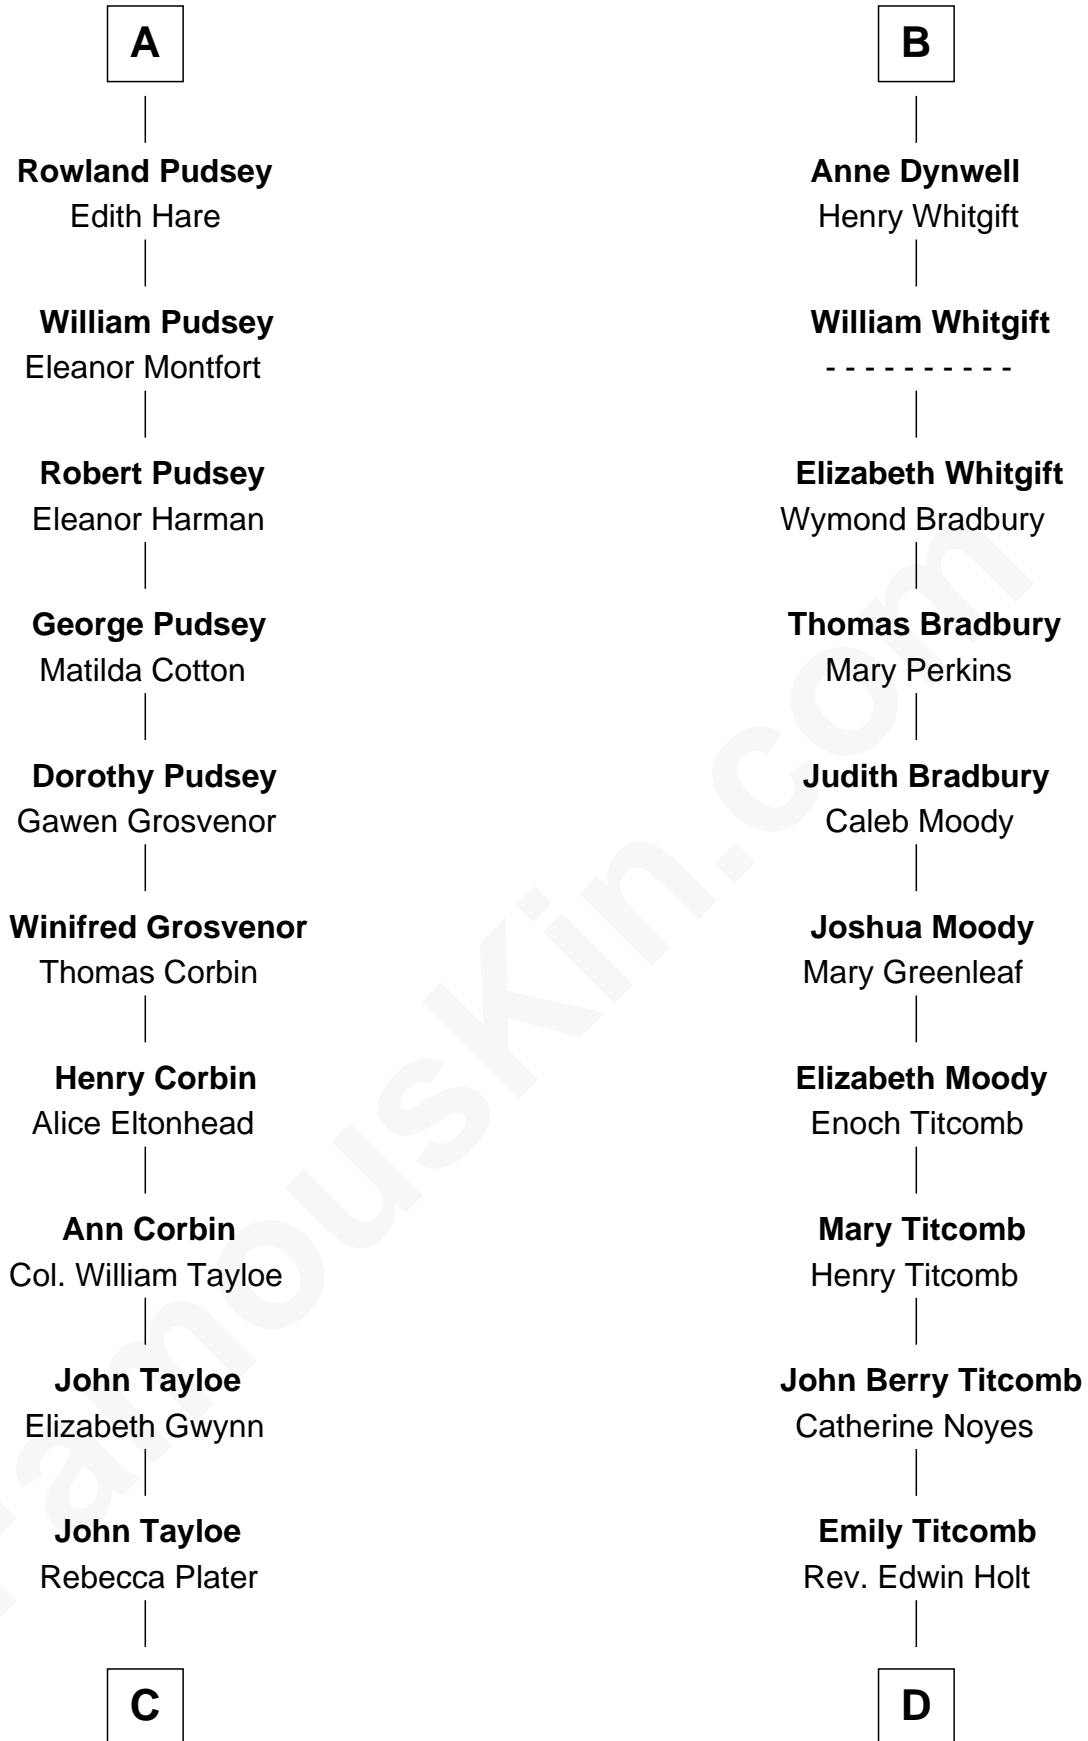

# FamousKin.com Relationship Chart of

**Edward Lloyd V**

*13th Governor of Maryland*

18th cousin 3 times removed of

**Linda Hamilton**

*TV and Movie Actress*

**Sir Geoffrey le Scrope**

Ivetta de Ros

**C**

**Elizabeth Tayloe**  
Col. Edward Lloyd

**Edward Lloyd V**  
*13th Governor of Maryland*

**D**

**Stephen P. Holt**  
Aurelia Morgan Grimes

**Taylor Holt**  
Frances Kyle

**Dr. Richard Huckstep Holt**  
Mildred Alberta Derby

**Barbara Kyle Holt**  
Dr. Carroll Stanford Hamilton

**Linda Hamilton**  
*TV and Movie Actress*