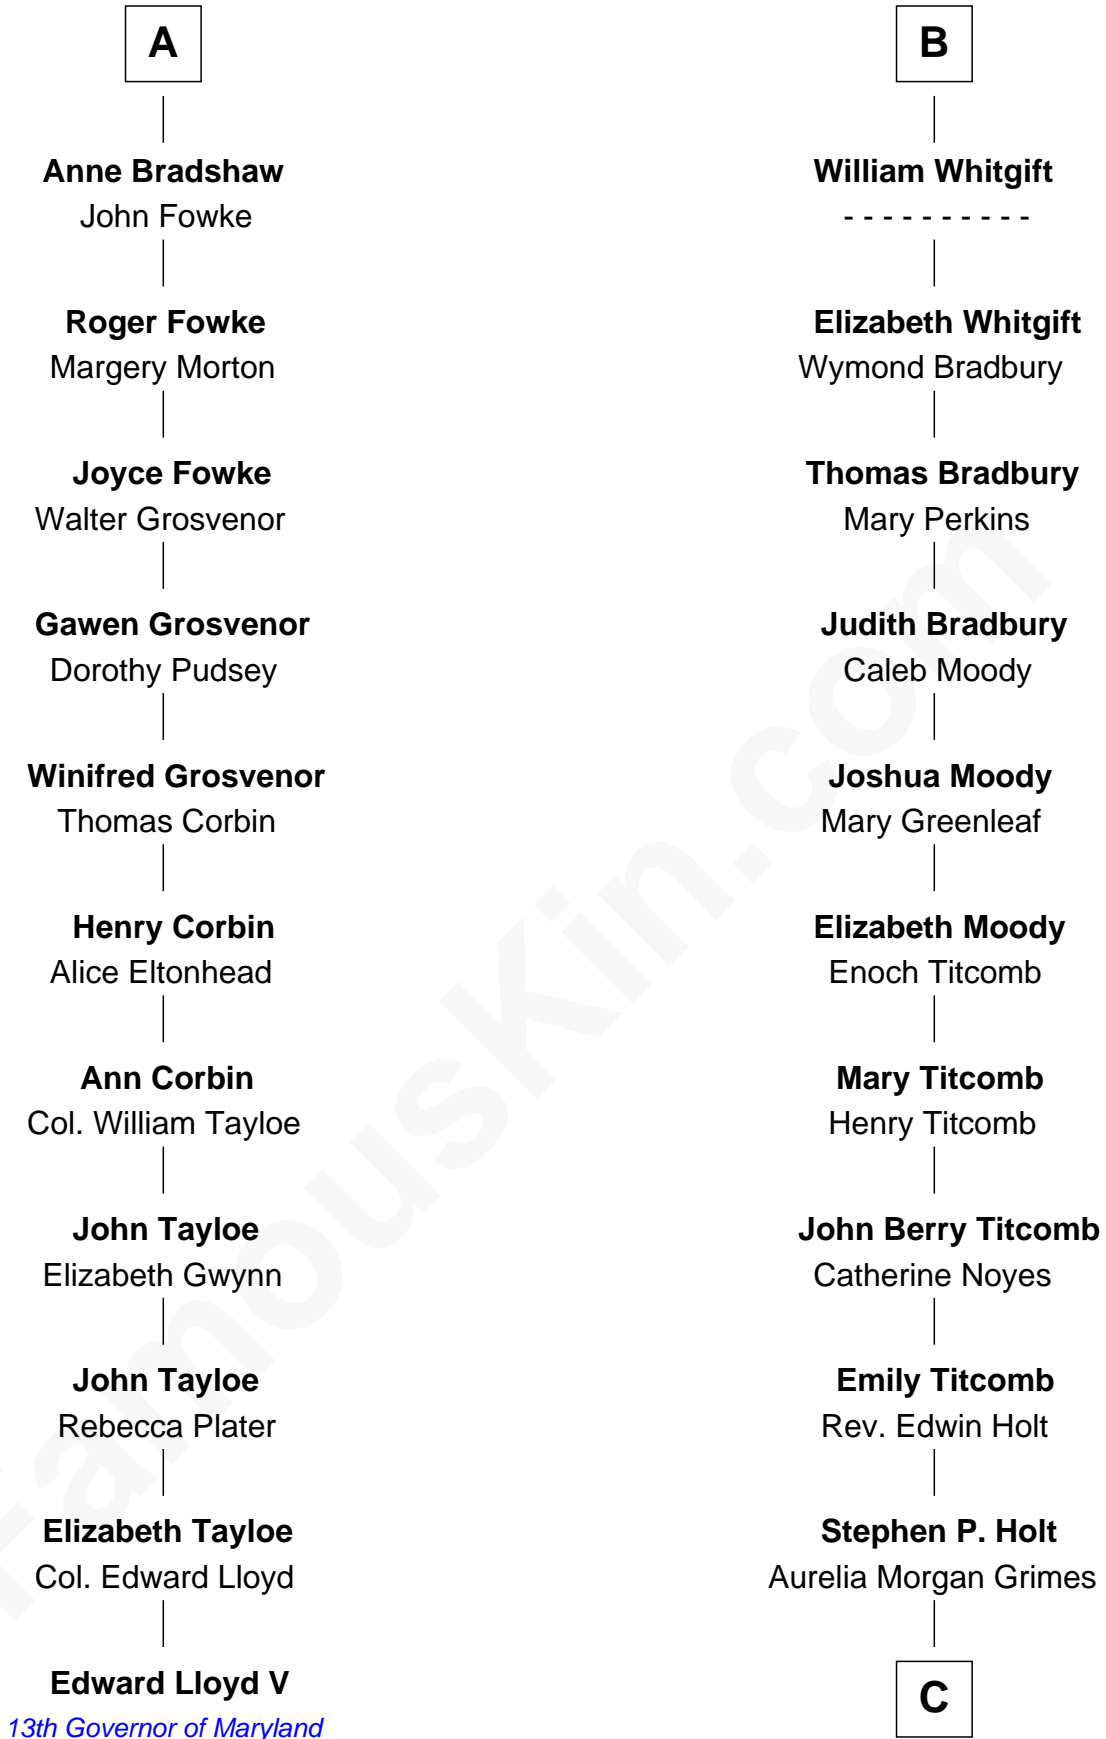

FamousKin.com Relationship Chart of

Edward Lloyd V

13th Governor of Maryland

17th cousin 3 times removed of

Linda Hamilton

TV and Movie Actress

John de Welles

Maud de Roos

Margery de Welles

Stephen le Scrope

Maude le Scrope

Sir Baldwin Freville

Joyce Freville

Sir Roger Aston

Sir Robert Aston

Isabel Brereton

Eleanor de Mowbray

Eudo de Welles

Maud de Greystoke

Sir Lionel de Welles

Joan de Waterton

Margaret de Welles

Sir Thomas Dymoke

Jane Dymoke

John Fulnetby

Katherine Fulnetby

William Dynwell

Anne Dynwell

Henry Whitgift

B

C

Taylor Holt
Frances Kyle