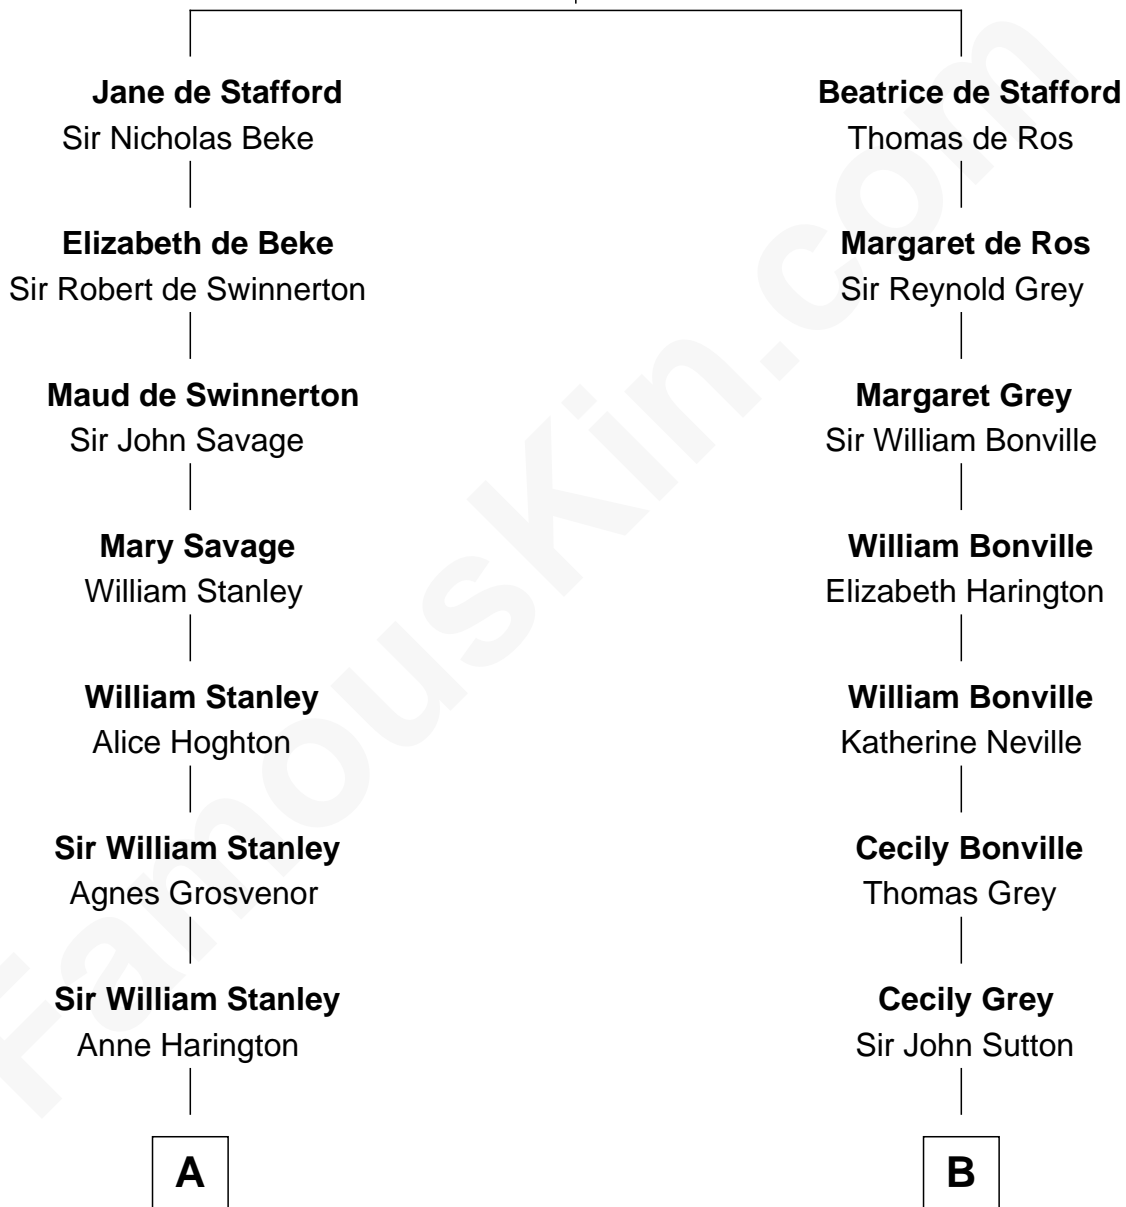

Ralph de Stafford

*with wife
Katherine de Hastang*

*with wife
Margaret de Audley*