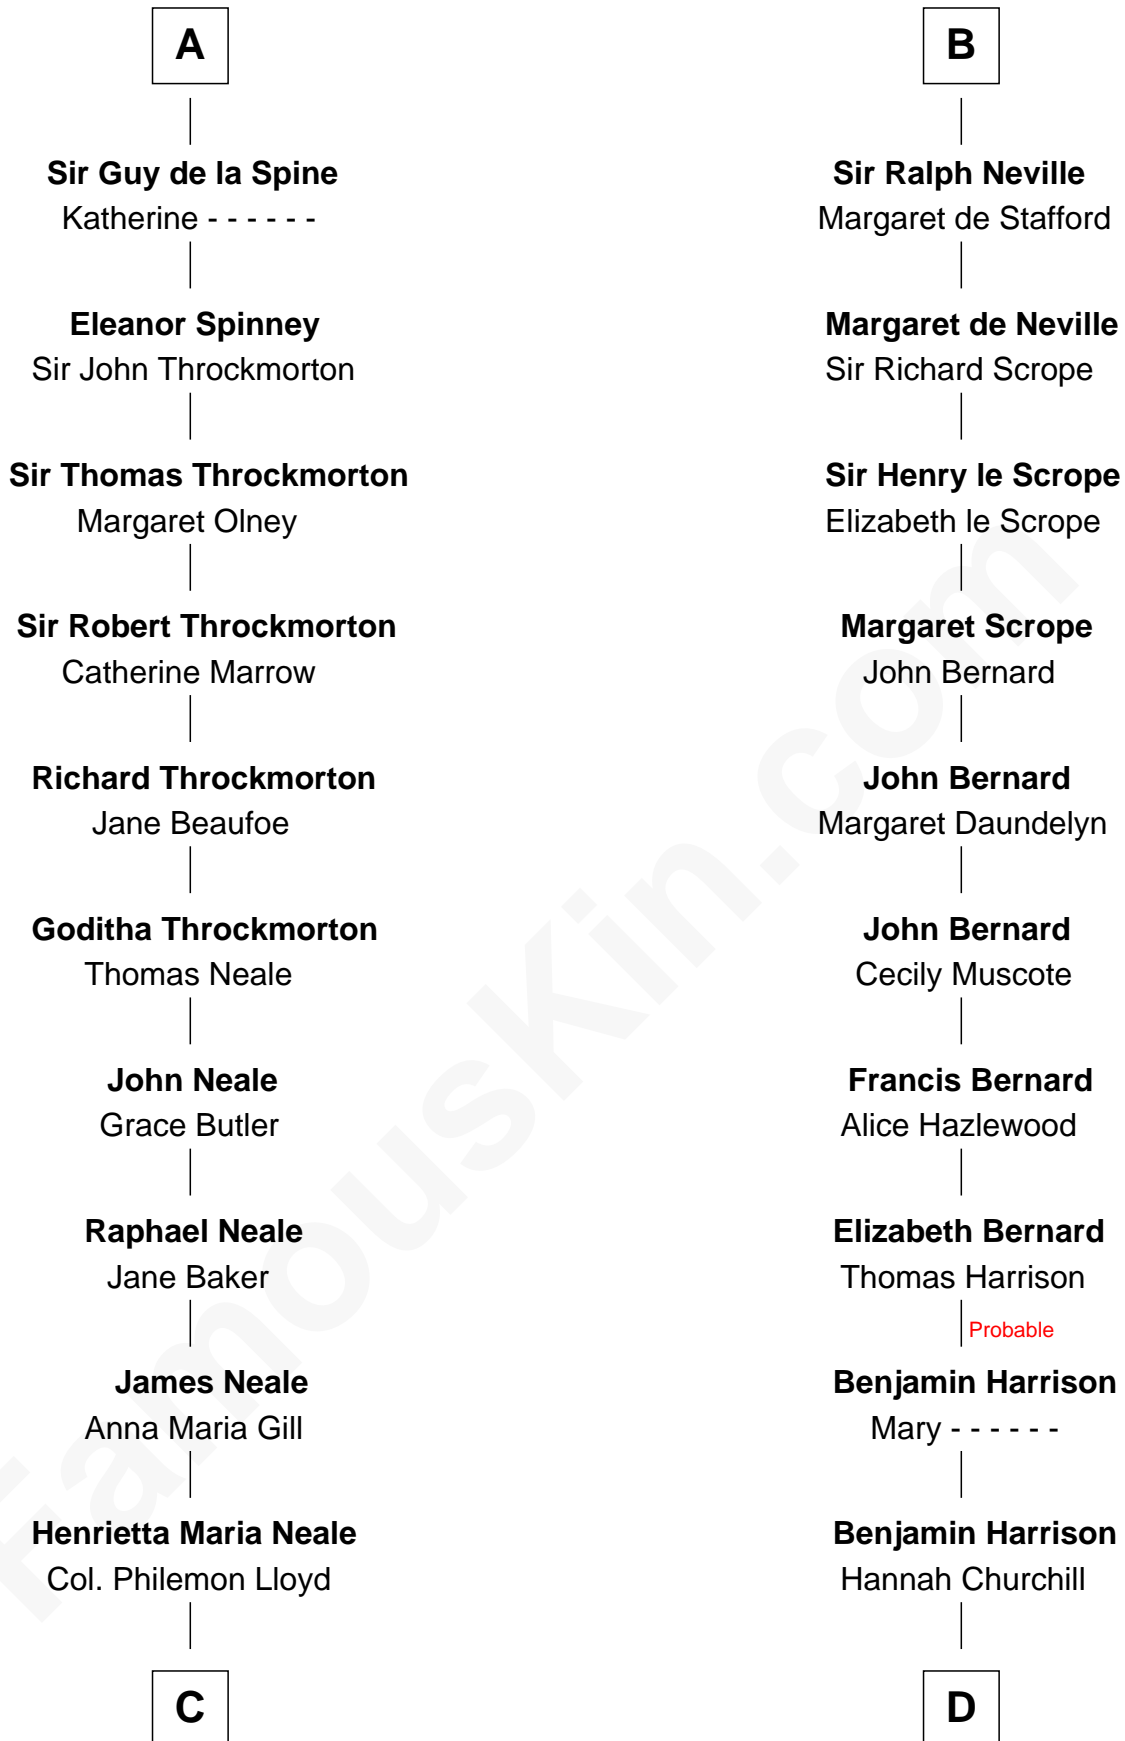

# FamousKin.com Relationship Chart of

**Edward Lloyd V**

*13th Governor of Maryland*

20th cousin of

**William Henry Harrison**

*9th U.S. President*

**C**

**Edward Lloyd**  
Sarah Covington

**Col. Edward Lloyd**  
Anne Rousby

**Col. Edward Lloyd**  
Elizabeth Tayloe

**Edward Lloyd V**  
*13th Governor of Maryland*

**D**

**Benjamin Harrison**  
Elizabeth Burwell

**Benjamin Harrison**  
Anne Carter

**Benjamin Harrison**  
Elizabeth Bassett

**William Henry Harrison**  
*9th U.S. President*