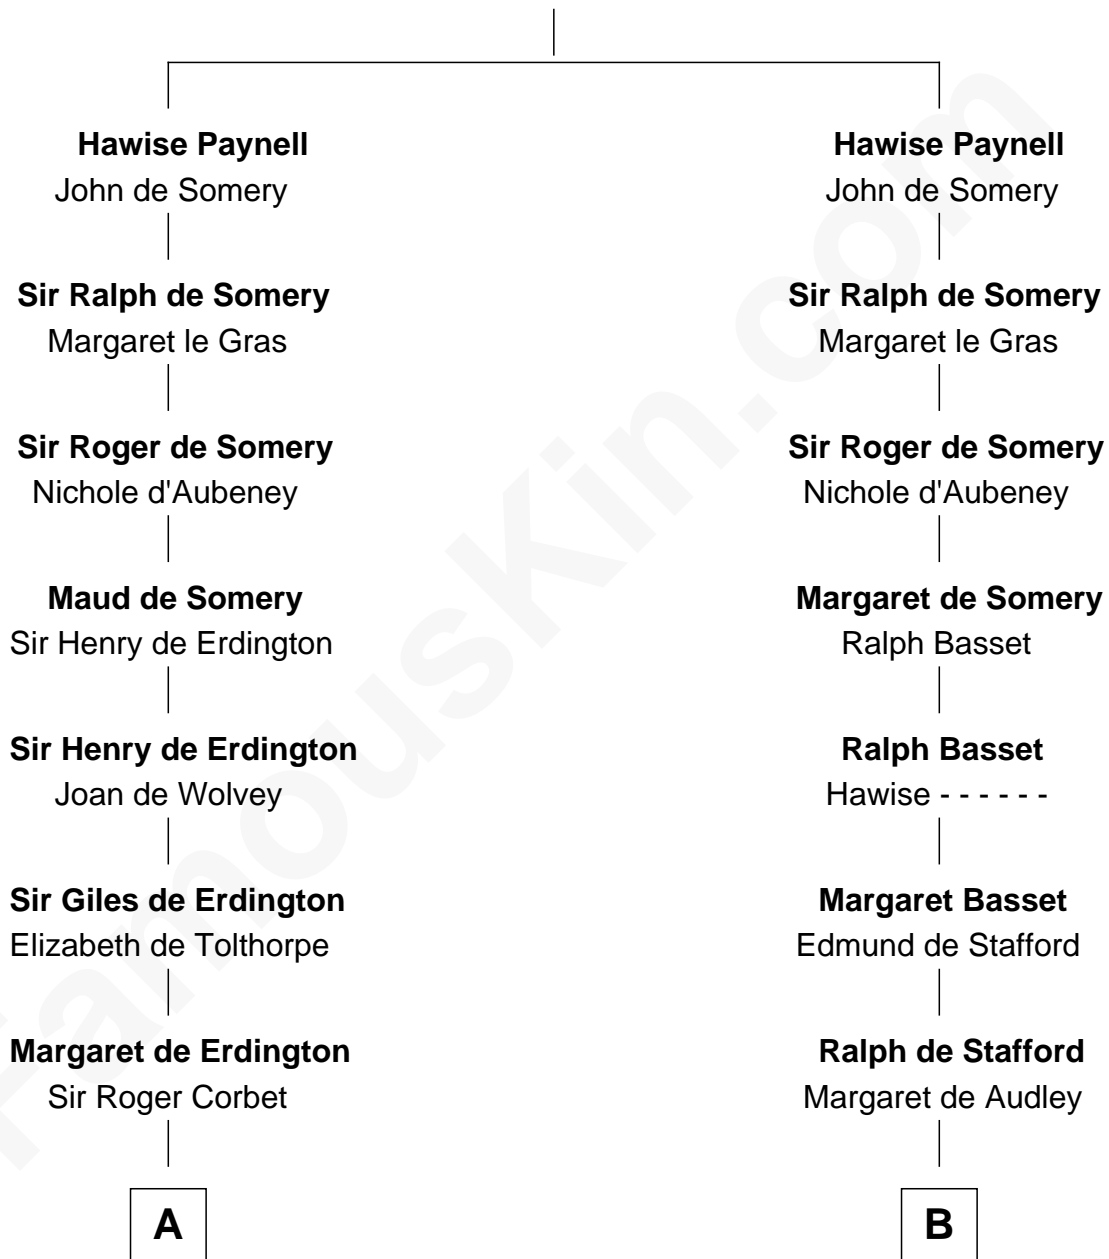

# FamousKin.com Relationship Chart of

**Edward Lloyd V**

*13th Governor of Maryland*

21st cousin of

**William Henry Harrison**

*9th U.S. President*

**Ralph Paynell**

**C**

**Ann Corbin**  
Col. William Tayloe

**John Tayloe**  
Elizabeth Gwynn

**John Tayloe**  
Rebecca Plater

**Elizabeth Tayloe**  
Col. Edward Lloyd

**Edward Lloyd V**  
*13th Governor of Maryland*

**D**

**Benjamin Harrison**  
Hannah Churchill