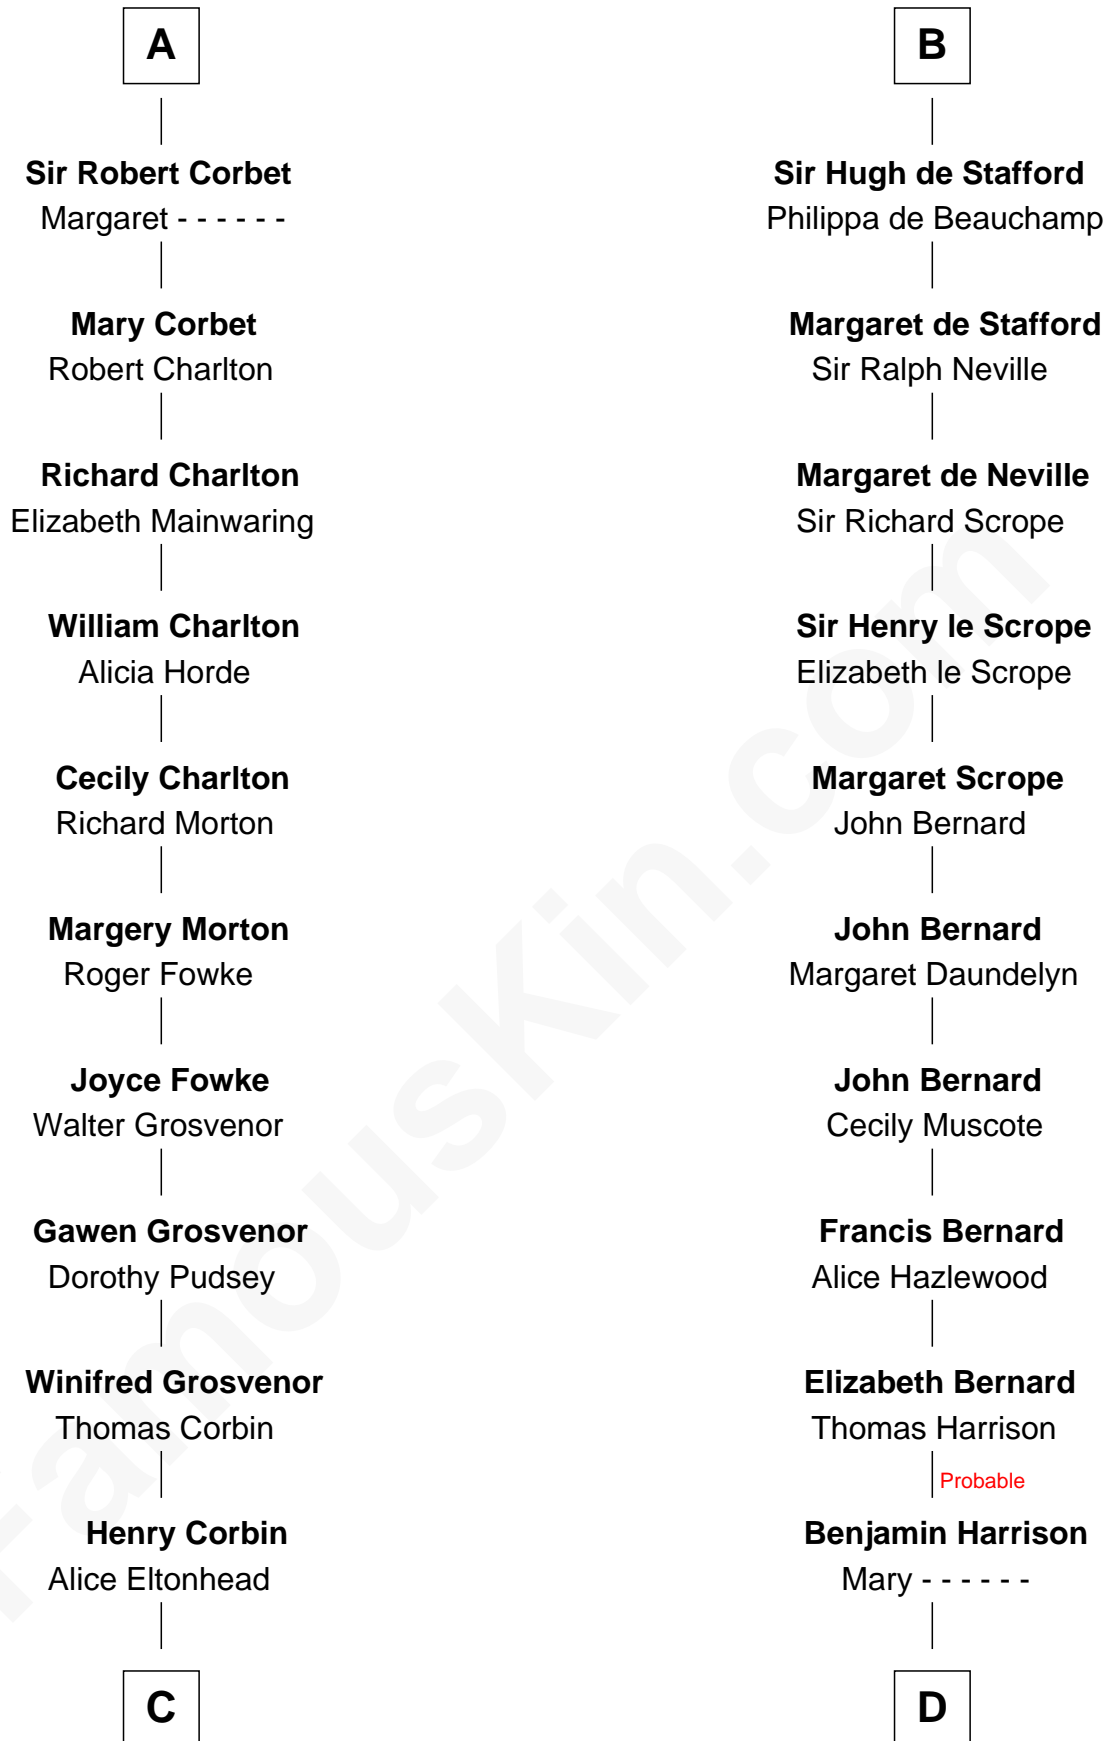

# FamousKin.com Relationship Chart of

**Edward Lloyd V**

*13th Governor of Maryland*

21st cousin of

**William Henry Harrison**

*9th U.S. President*

**Ralph Paynell**

**C**

**Ann Corbin**  
Col. William Tayloe

**John Tayloe**  
Elizabeth Gwynn

**John Tayloe**  
Rebecca Plater

**Elizabeth Tayloe**  
Col. Edward Lloyd

**Edward Lloyd V**  
*13th Governor of Maryland*

**D**

**Benjamin Harrison**  
Hannah Churchill