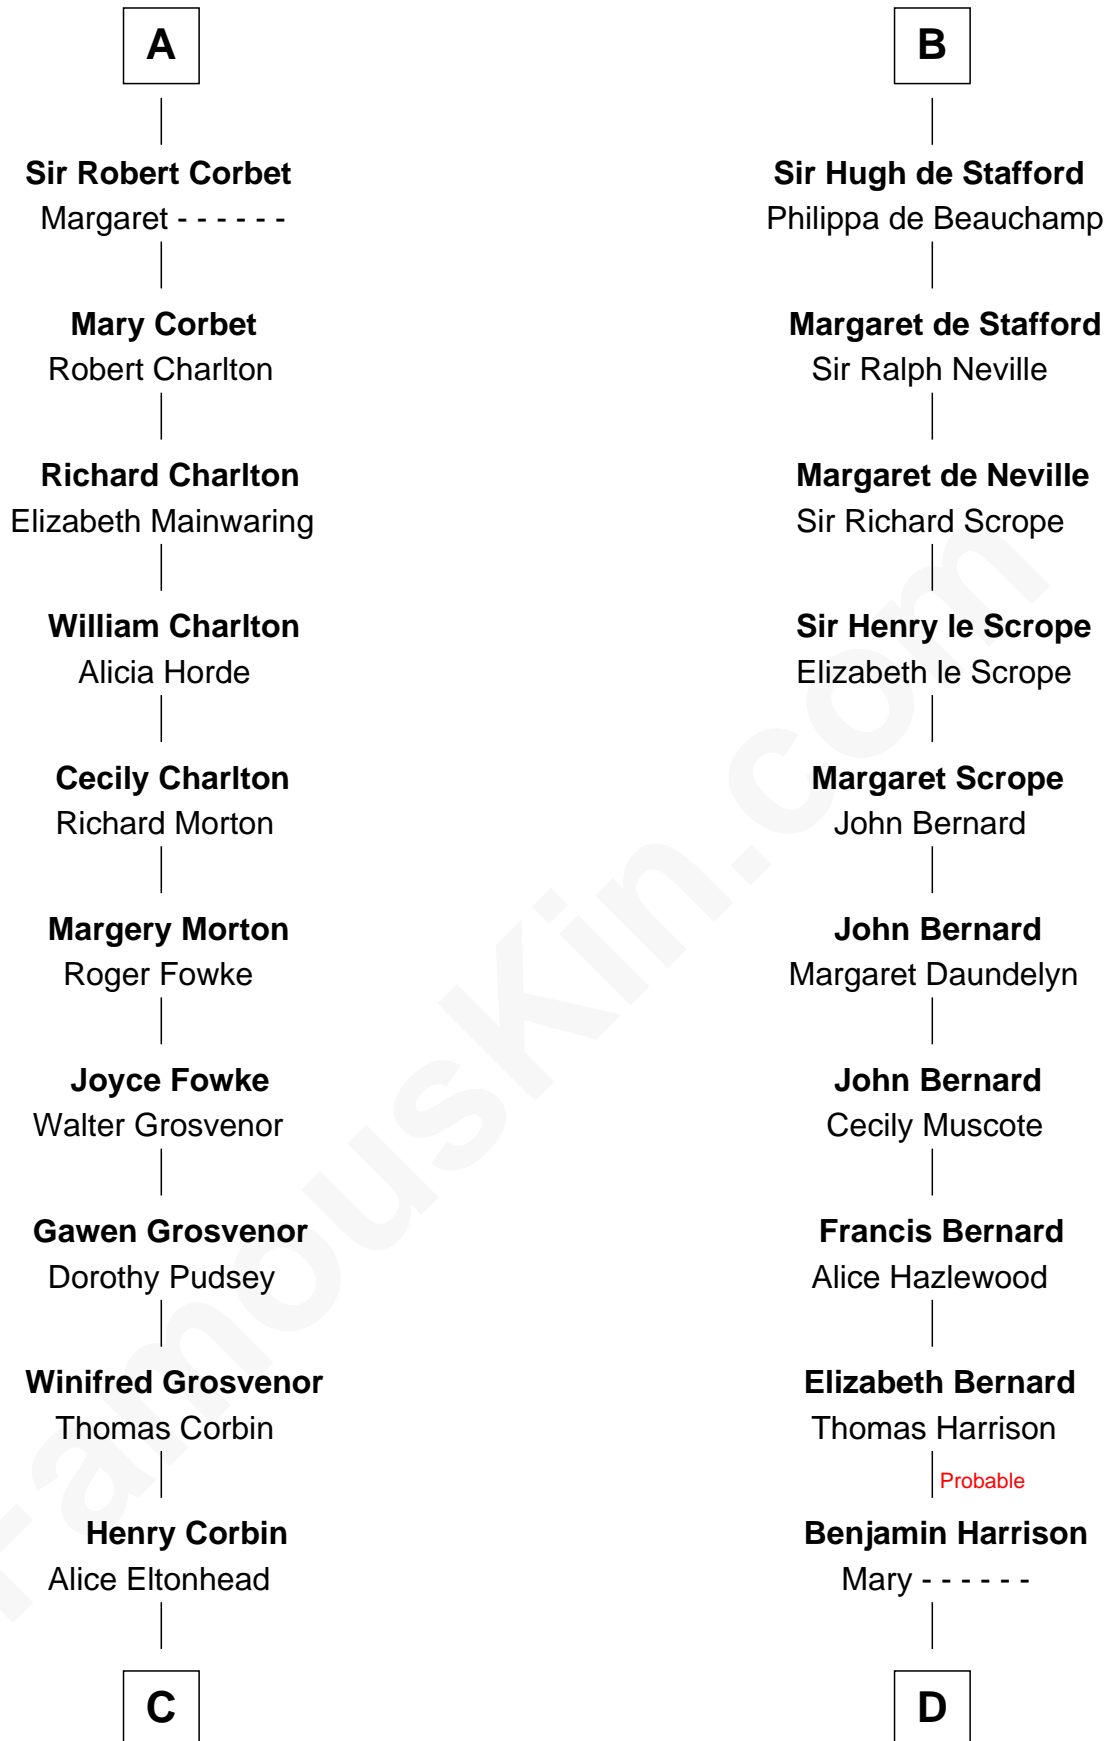

FamousKin.com Relationship Chart of

Edward Lloyd V

13th Governor of Maryland

21st cousin of

William Henry Harrison

9th U.S. President

William d'Aubenev

Alice of Louvain

C

Ann Corbin
Col. William Tayloe

John Tayloe
Elizabeth Gwynn

John Tayloe
Rebecca Plater

Elizabeth Tayloe
Col. Edward Lloyd

Edward Lloyd V
13th Governor of Maryland

D

Benjamin Harrison
Hannah Churchill