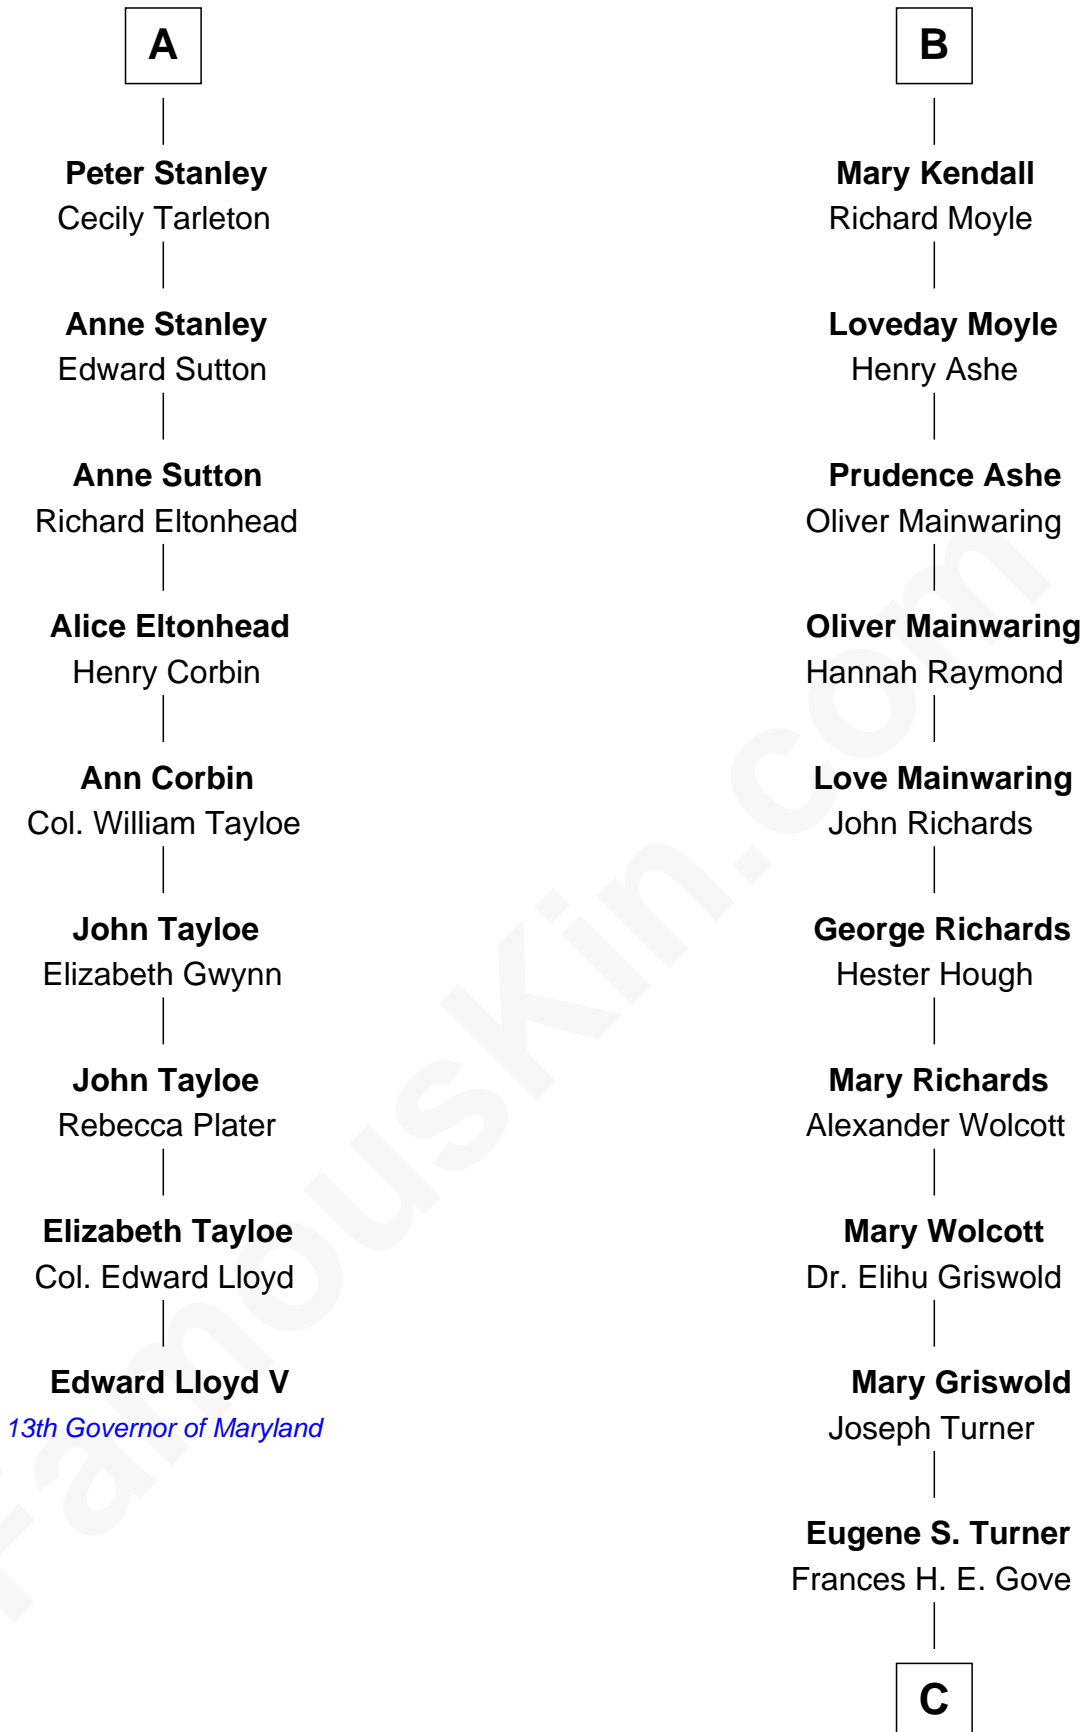

# FamousKin.com Relationship Chart of

**Edward Lloyd V**

*13th Governor of Maryland*

15th cousin 6 times removed of

**Ed Helms**

*TV and Movie Actor*

**Sir Robert de Holland**

Maude la Zouche

**Maude de Holland**  
Sir Thomas de Swinnerton

**Sir Robert de Swinnerton**  
Elizabeth de Beke

**Maud de Swinnerton**  
Sir John Savage

**Mary Savage**  
William Stanley

**William Stanley**  
Alice Hoghton

**Sir William Stanley**  
Agnes Grosvenor

**Sir William Stanley**  
Anne Harington

**A**

**Thomas Holand**  
Joan Plantagenet

**John de Holand**  
Elizabeth of Lancaster

**John Holand**  
-----

**Robert Holand**  
Margaret -----

**Jane Holand**  
John Kendall

**Walter Kendall**  
Jane Rous

**Lawrence Kendall**  
Katherine Munday

**B**

**C**

**Ione Turner**

Walter Harold Wright

**Inez Emeline Wright**