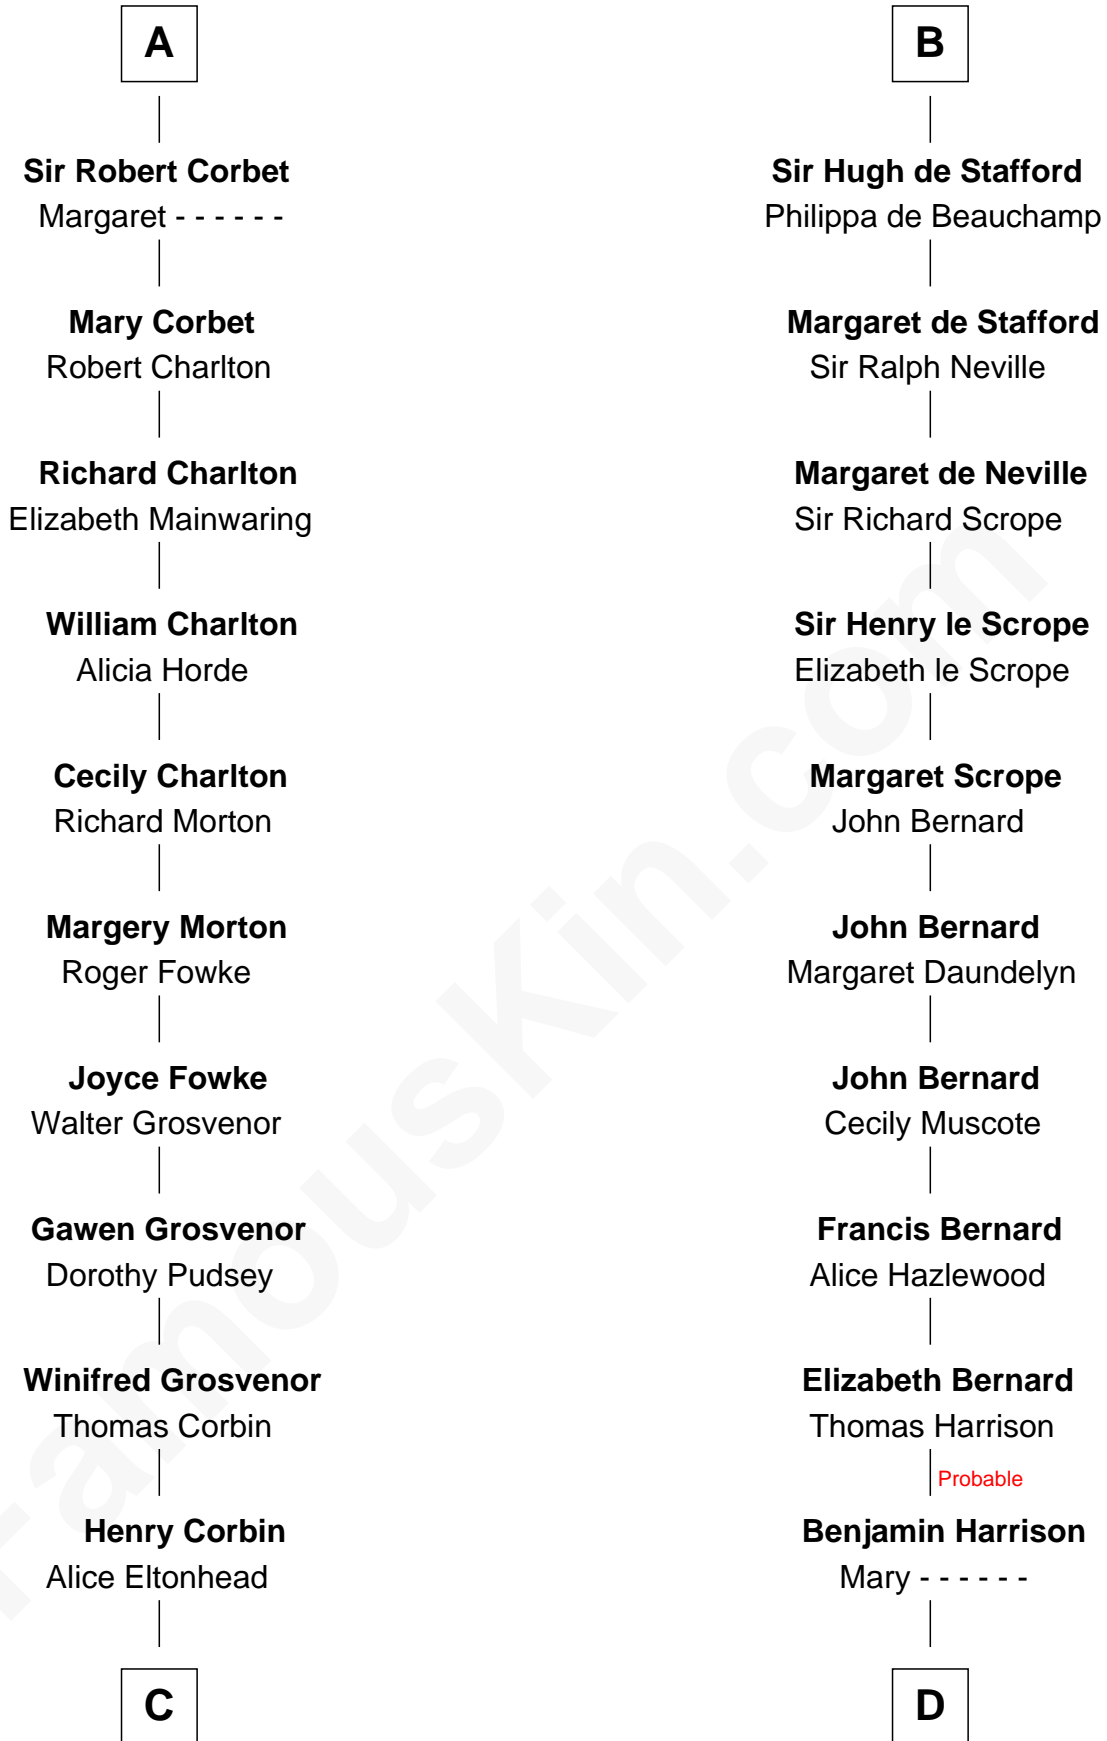

# FamousKin.com Relationship Chart of

**Edward Lloyd V**

*13th Governor of Maryland*

20th cousin 1 time removed of

**Benjamin Harrison V**

*Signer of the Declaration of Independence*

**William d'Aubenev**

Alice of Louvain

**C**

**Ann Corbin**  
Col. William Tayloe

**John Tayloe**  
Elizabeth Gwynn

**John Tayloe**  
Rebecca Plater

**Elizabeth Tayloe**  
Col. Edward Lloyd

**Edward Lloyd V**  
*13th Governor of Maryland*

**D**

**Benjamin Harrison**  
Hannah Churchill

**Benjamin Harrison**  
Elizabeth Burwell

**Benjamin Harrison**  
Anne Carter

**Benjamin Harrison V**  
*Signer of Declaration of Independence*