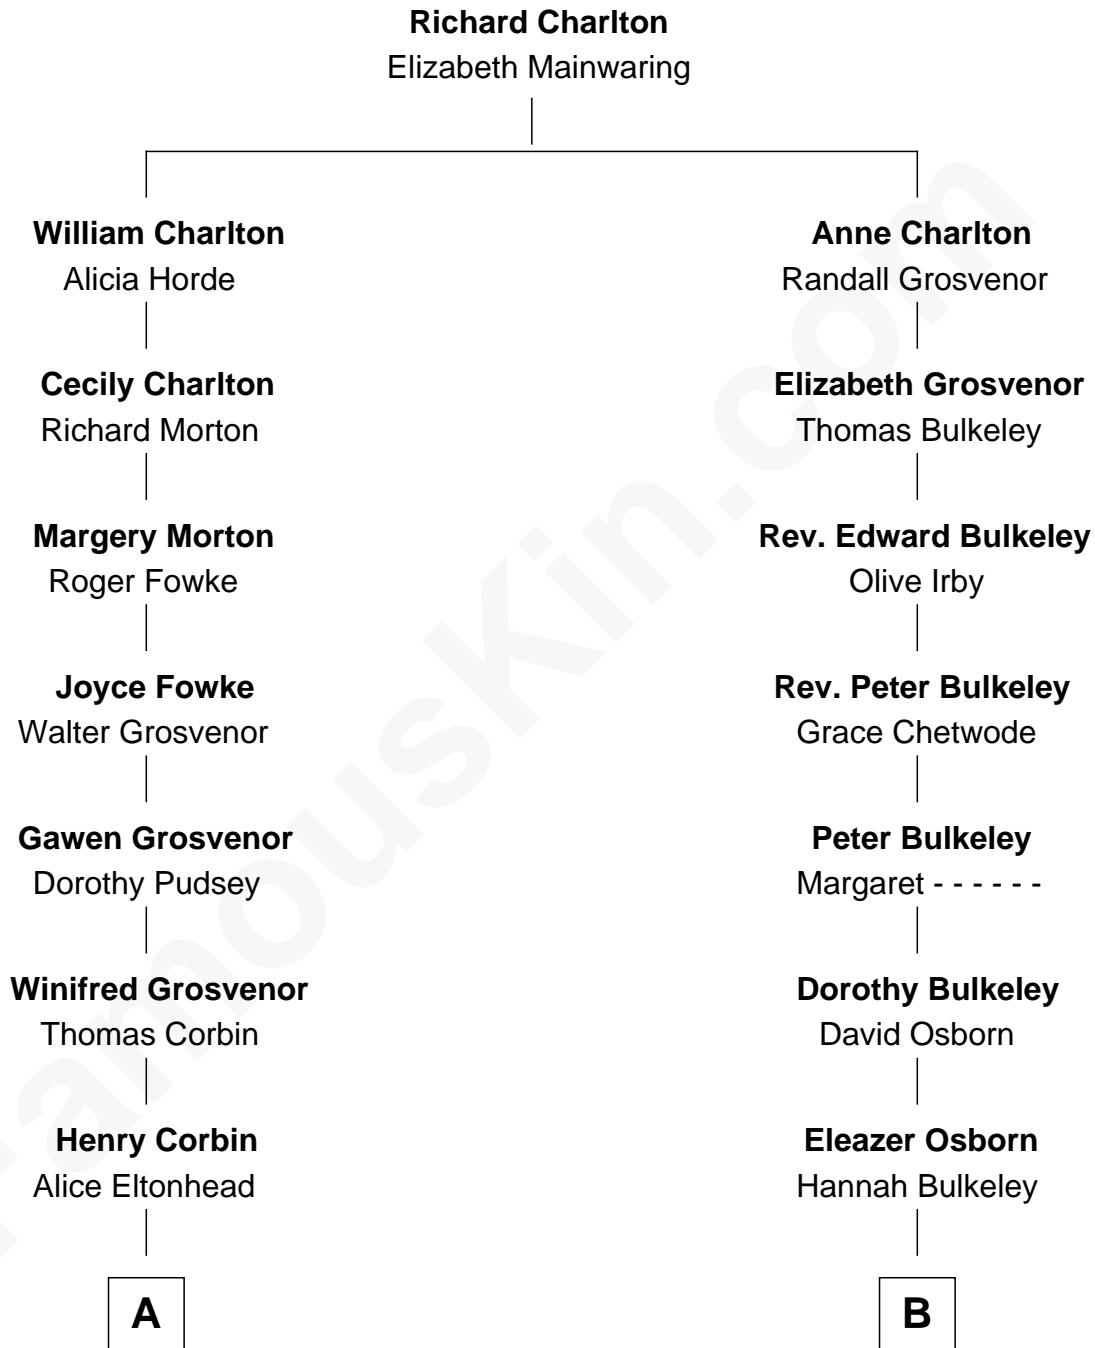

FamousKin.com Relationship Chart of

Edward Lloyd V

13th Governor of Maryland

10th cousin 1 time removed of

Jay Gould

American Railroad "Robber Baron"

A

Ann Corbin
Col. William Tayloe

John Tayloe
Elizabeth Gwynn

John Tayloe
Rebecca Plater

Elizabeth Tayloe
Col. Edward Lloyd

Edward Lloyd V
13th Governor of Maryland

B

Eleazer Osborn
Sarah Burr

Anna Osborn
Abraham Gould

John Burr Gould
Mary More

Jay Gould
"Robber Baron"