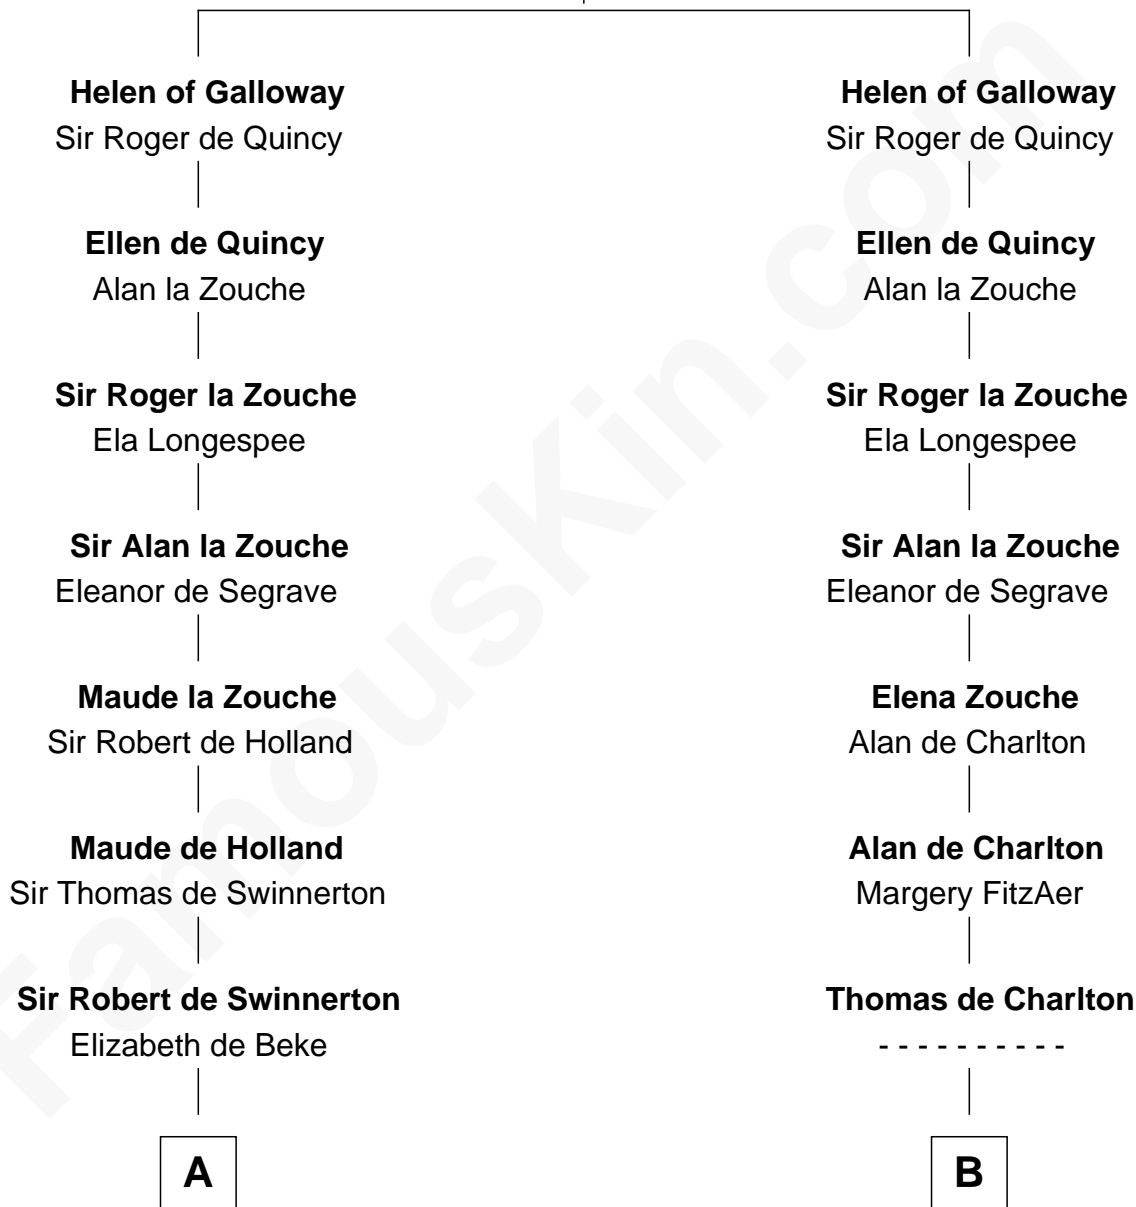

# FamousKin.com Relationship Chart of

**Edward Lloyd V**

*13th Governor of Maryland*

20th cousin 1 time removed of

**Jay Gould**

*American Railroad "Robber Baron"*

**Alan of Galloway**

Helen de l'Isle

**C**

**John Tayloe**  
Elizabeth Gwynn

**John Tayloe**  
Rebecca Plater

**Elizabeth Tayloe**  
Col. Edward Lloyd

**Edward Lloyd V**  
*13th Governor of Maryland*

**D**

**Eleazer Osborn**  
Hannah Bulkeley

**Eleazer Osborn**  
Sarah Burr

**Anna Osborn**  
Abraham Gould

**John Burr Gould**  
Mary More

**Jay Gould**  
*"Robber Baron"*

FamousKin.com