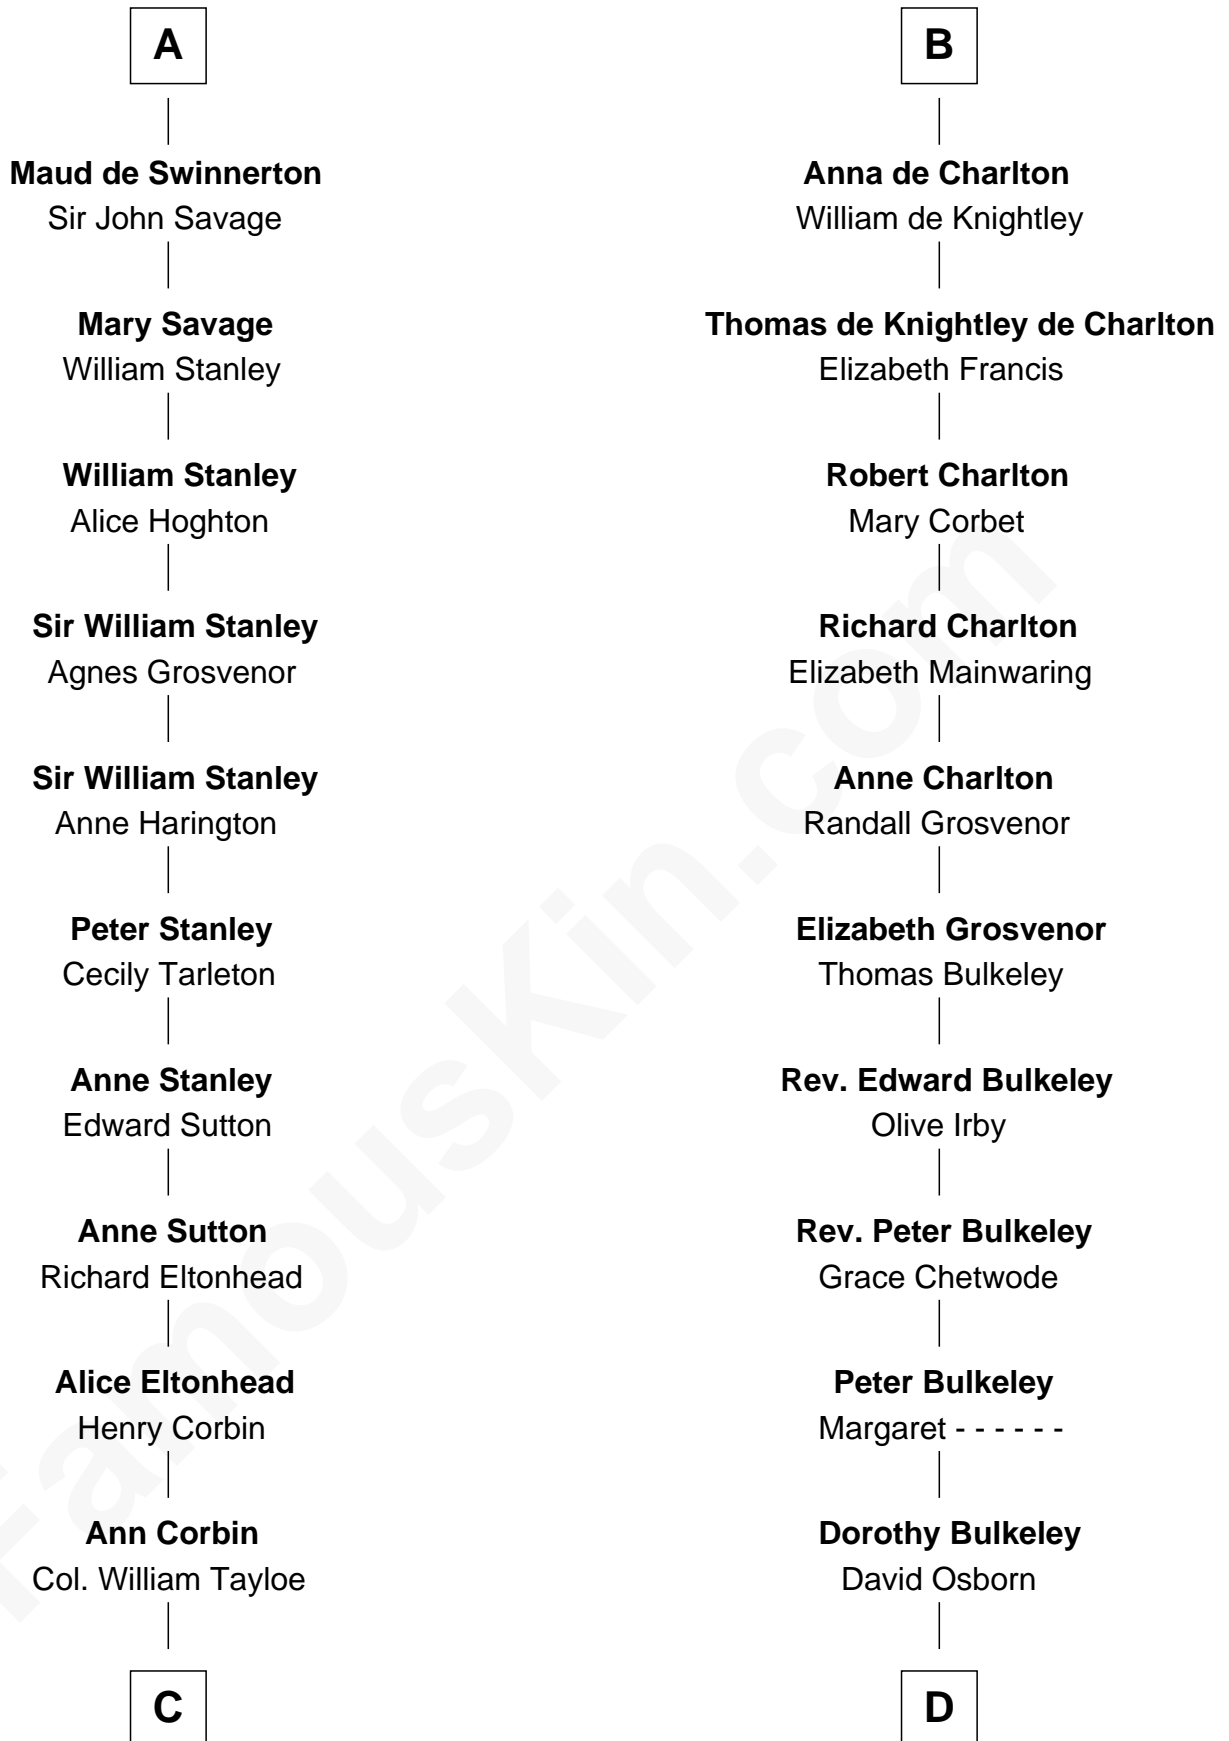

# FamousKin.com Relationship Chart of

**Edward Lloyd V**

*13th Governor of Maryland*

20th cousin 1 time removed of

**Jay Gould**

*American Railroad "Robber Baron"*

**Alan of Galloway**

Helen de l'Isle

**C**

**John Tayloe**  
Elizabeth Gwynn

**John Tayloe**  
Rebecca Plater

**Elizabeth Tayloe**  
Col. Edward Lloyd

**Edward Lloyd V**  
*13th Governor of Maryland*

**D**

**Eleazer Osborn**  
Hannah Bulkeley

**Eleazer Osborn**  
Sarah Burr

**Anna Osborn**  
Abraham Gould

**John Burr Gould**  
Mary More

**Jay Gould**  
*"Robber Baron"*

FamousKin.com