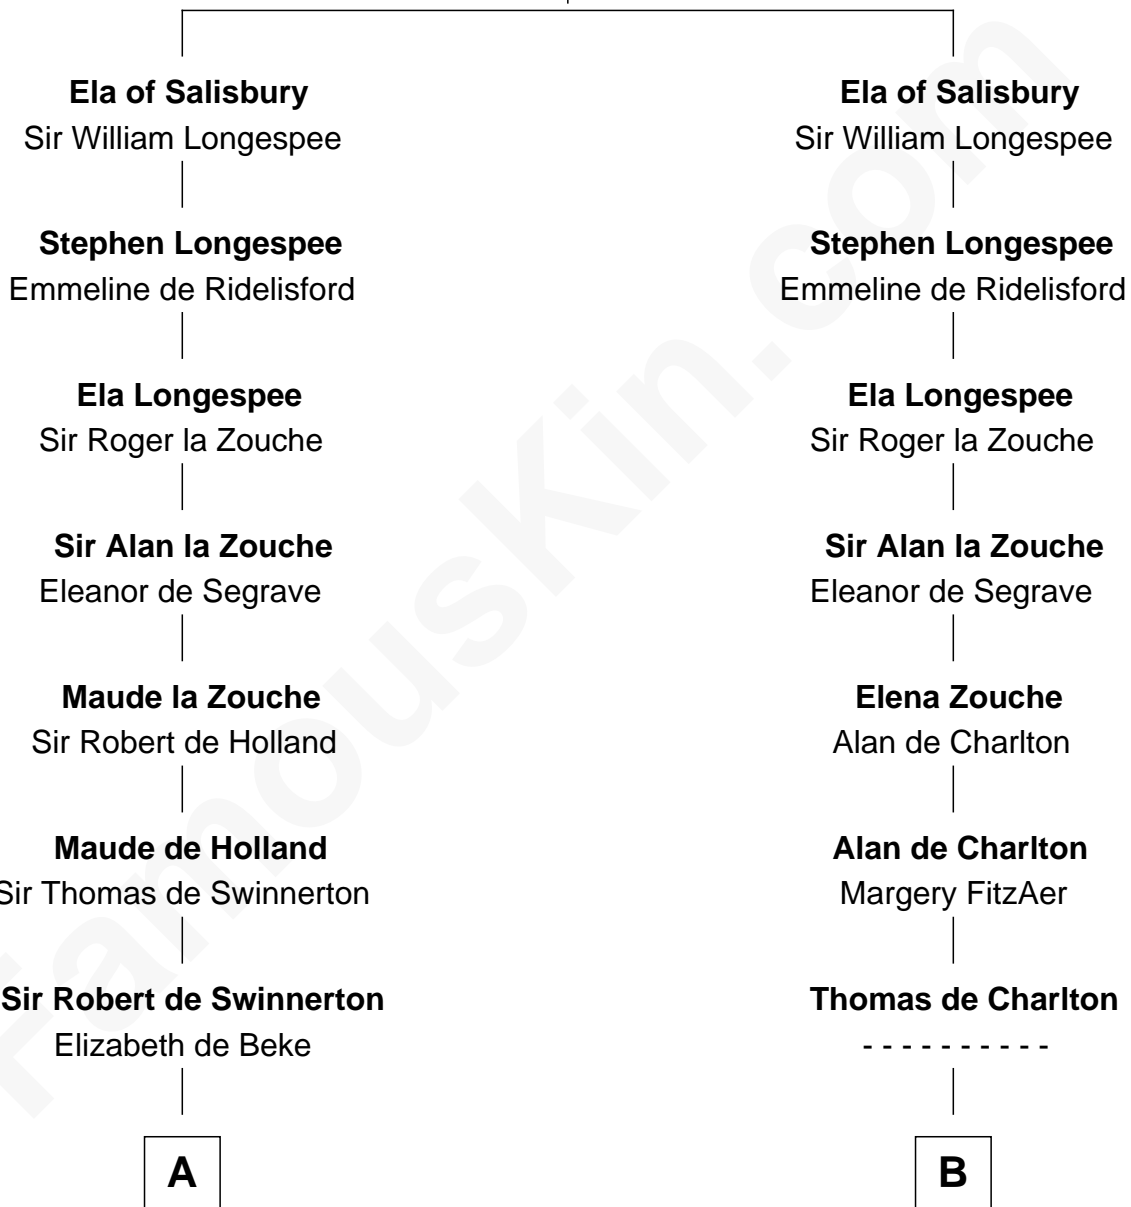

FamousKin.com Relationship Chart of

Edward Lloyd V

13th Governor of Maryland

20th cousin 1 time removed of

Jay Gould

American Railroad "Robber Baron"

William FitzPatrick

Eleonore de Vitre

C

John Tayloe
Elizabeth Gwynn

John Tayloe
Rebecca Plater

Elizabeth Tayloe
Col. Edward Lloyd

Edward Lloyd V
13th Governor of Maryland

D

Eleazer Osborn
Hannah Bulkeley

Eleazer Osborn
Sarah Burr

Anna Osborn
Abraham Gould

John Burr Gould
Mary More

Jay Gould
"Robber Baron"