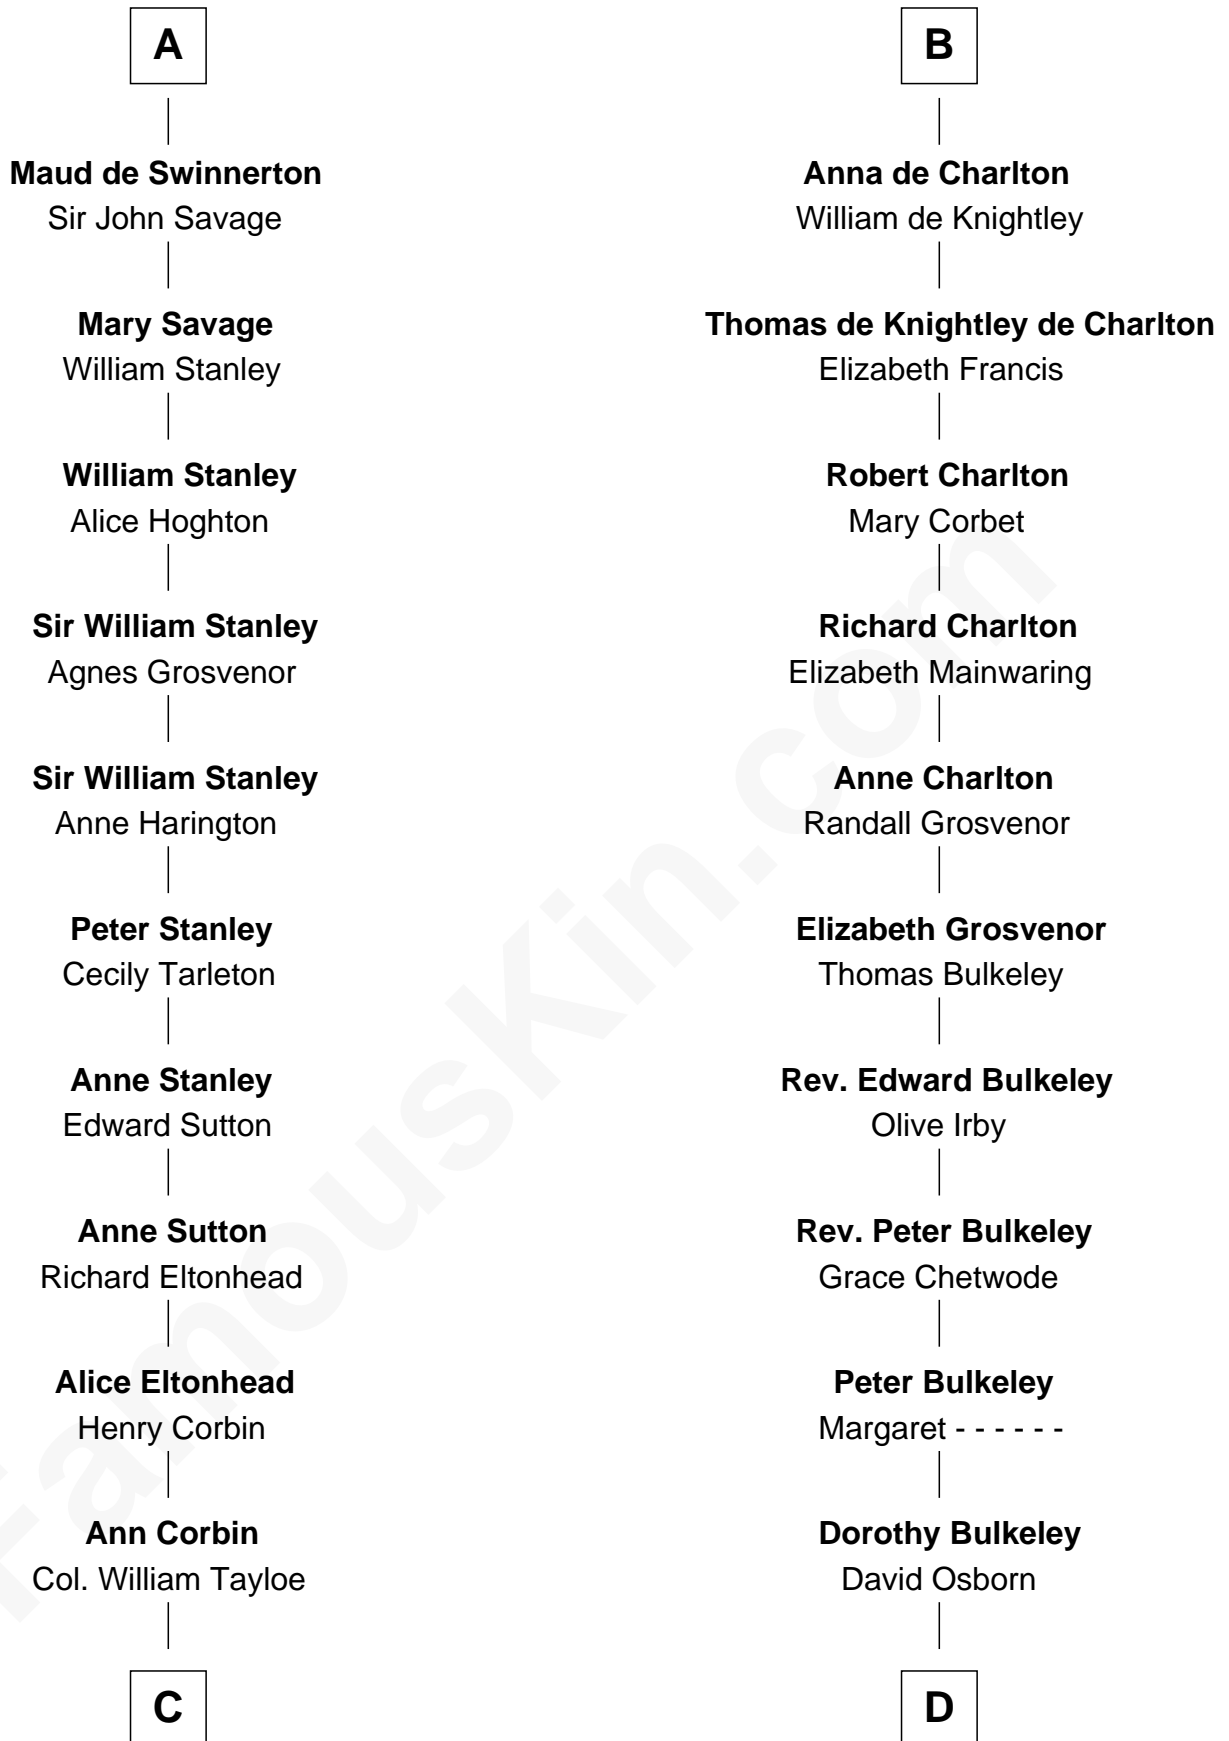

FamousKin.com Relationship Chart of

Edward Lloyd V

13th Governor of Maryland

20th cousin 1 time removed of

Jay Gould

American Railroad "Robber Baron"

William FitzPatrick

Eleonore de Vitre

C

John Tayloe
Elizabeth Gwynn

John Tayloe
Rebecca Plater

Elizabeth Tayloe
Col. Edward Lloyd

Edward Lloyd V
13th Governor of Maryland

D

Eleazer Osborn
Hannah Bulkeley

Eleazer Osborn
Sarah Burr

Anna Osborn
Abraham Gould

John Burr Gould
Mary More

Jay Gould
"Robber Baron"