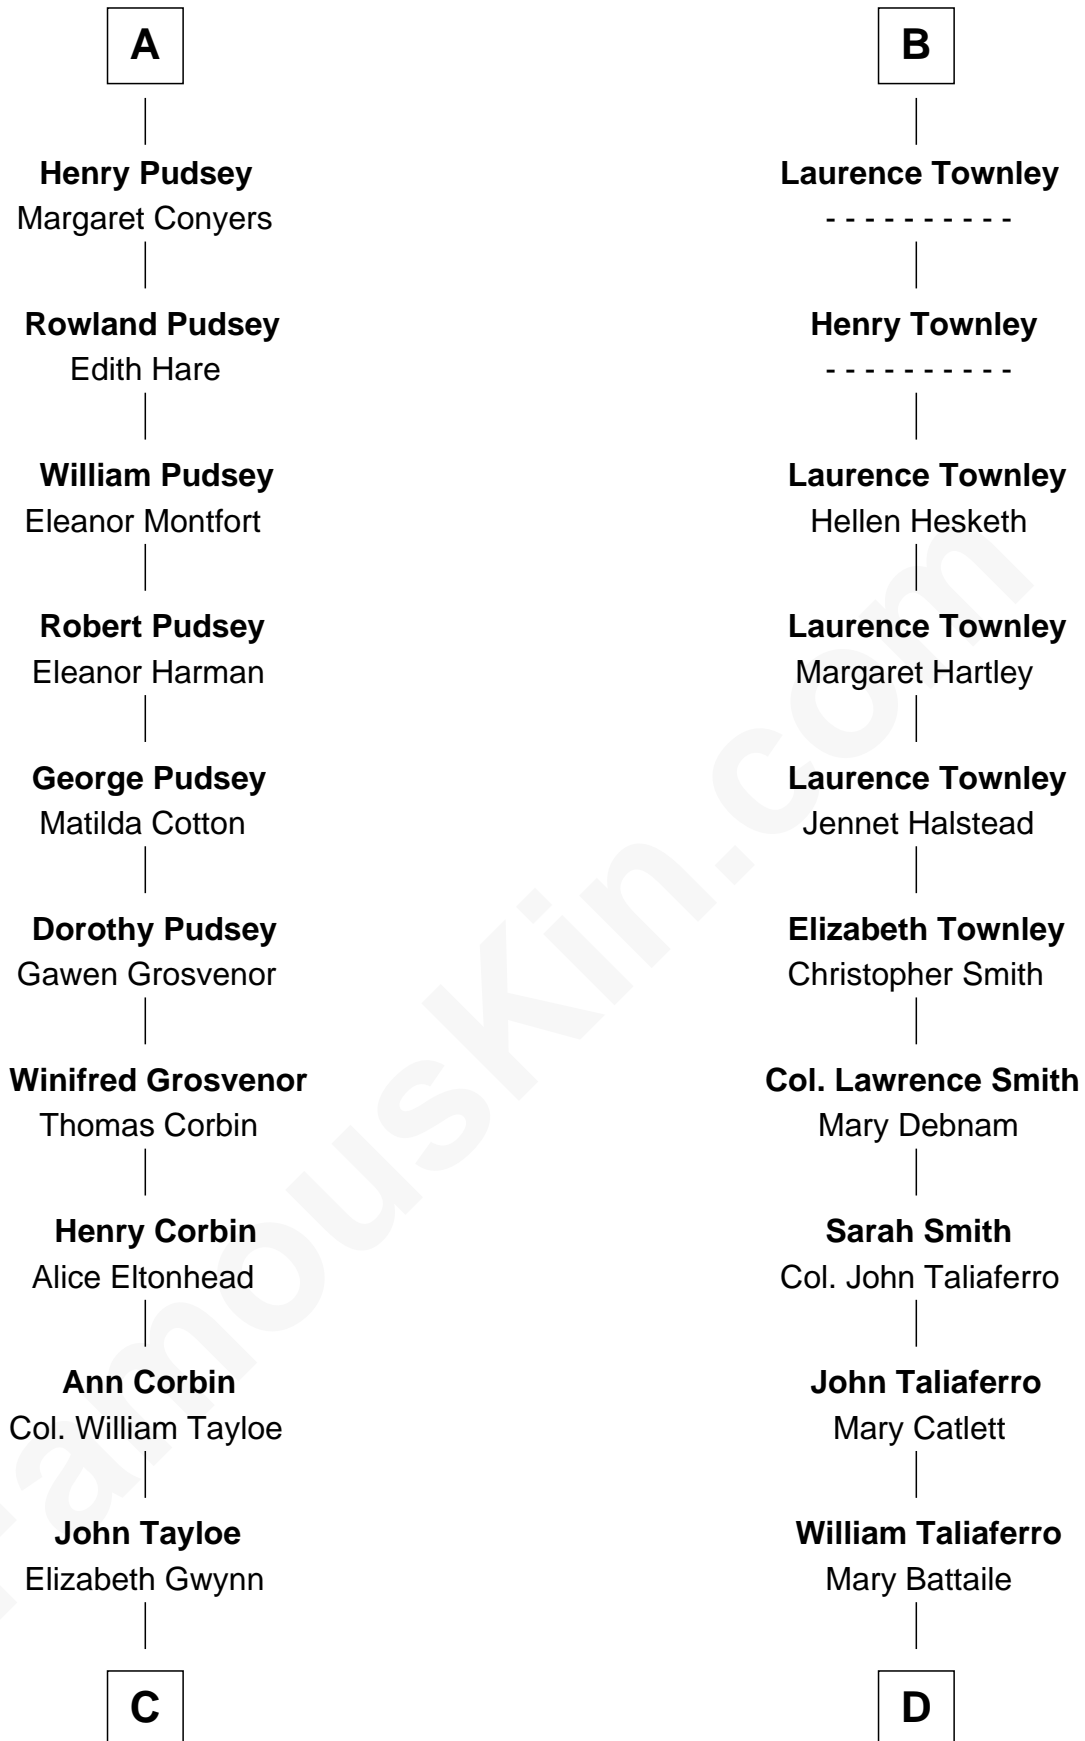

FamousKin.com Relationship Chart of

Edward Lloyd V

13th Governor of Maryland

19th cousin 2 times removed of

General George C. Marshall

Author of "The Marshall Plan"

Sir William de Ros

Eustache Fitz Ralph

C

John Tayloe
Rebecca Plater

Elizabeth Tayloe
Col. Edward Lloyd

Edward Lloyd V
13th Governor of Maryland

D

Nicholas Taliaferro
Ann Champe Taliaferro

Matilda Battaile Taliaferro
Martin Marshall

William Champe Marshall
Susan Myers