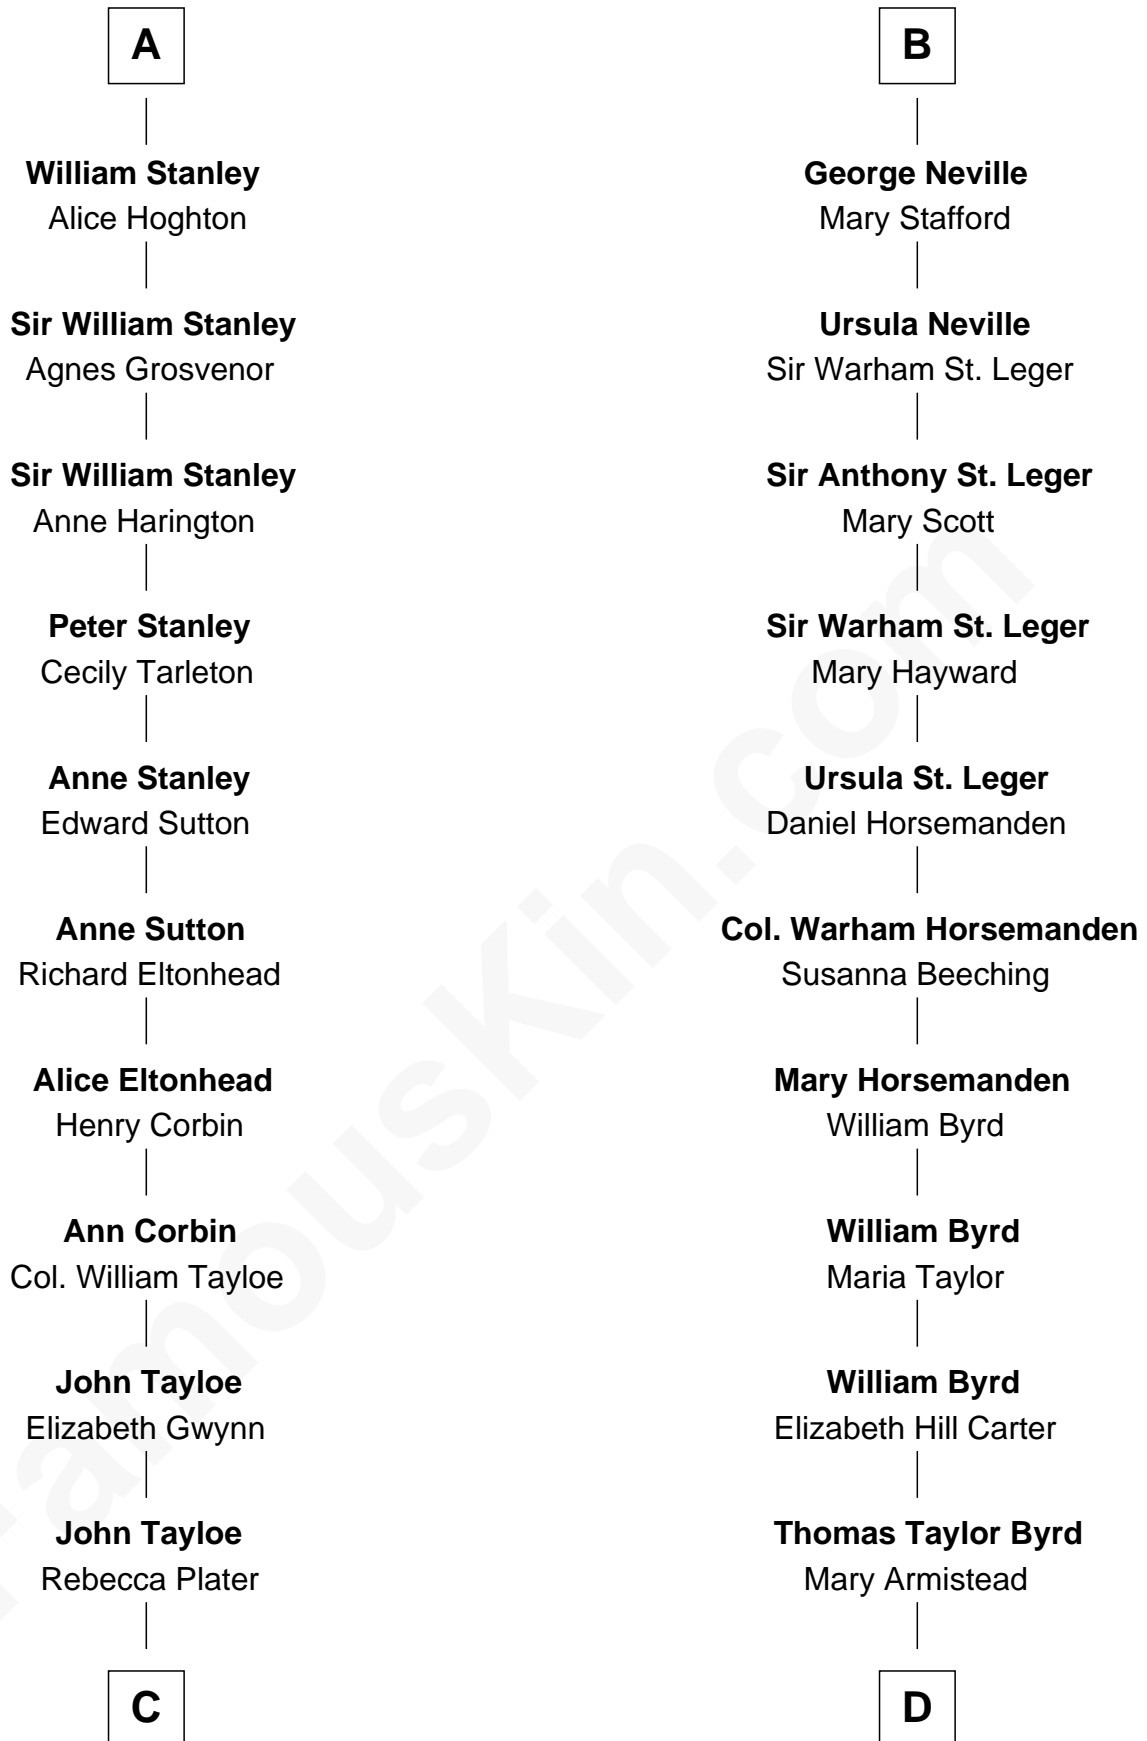

FamousKin.com Relationship Chart of

Edward Lloyd V

13th Governor of Maryland

18th cousin 2 times removed of

Harry F. Byrd

50th Governor of Virginia

Alan la Zouche

Ellen de Quincy

C

Elizabeth Tayloe
Col. Edward Lloyd

Edward Lloyd V
13th Governor of Maryland

D

Richard Evelyn Byrd
Anne Harrison

Col. William Byrd
Jane Meriwether Rivers

Richard Evelyn Byrd
Eleanor Bolling Flood

Harry F. Byrd
50th Governor of Virginia