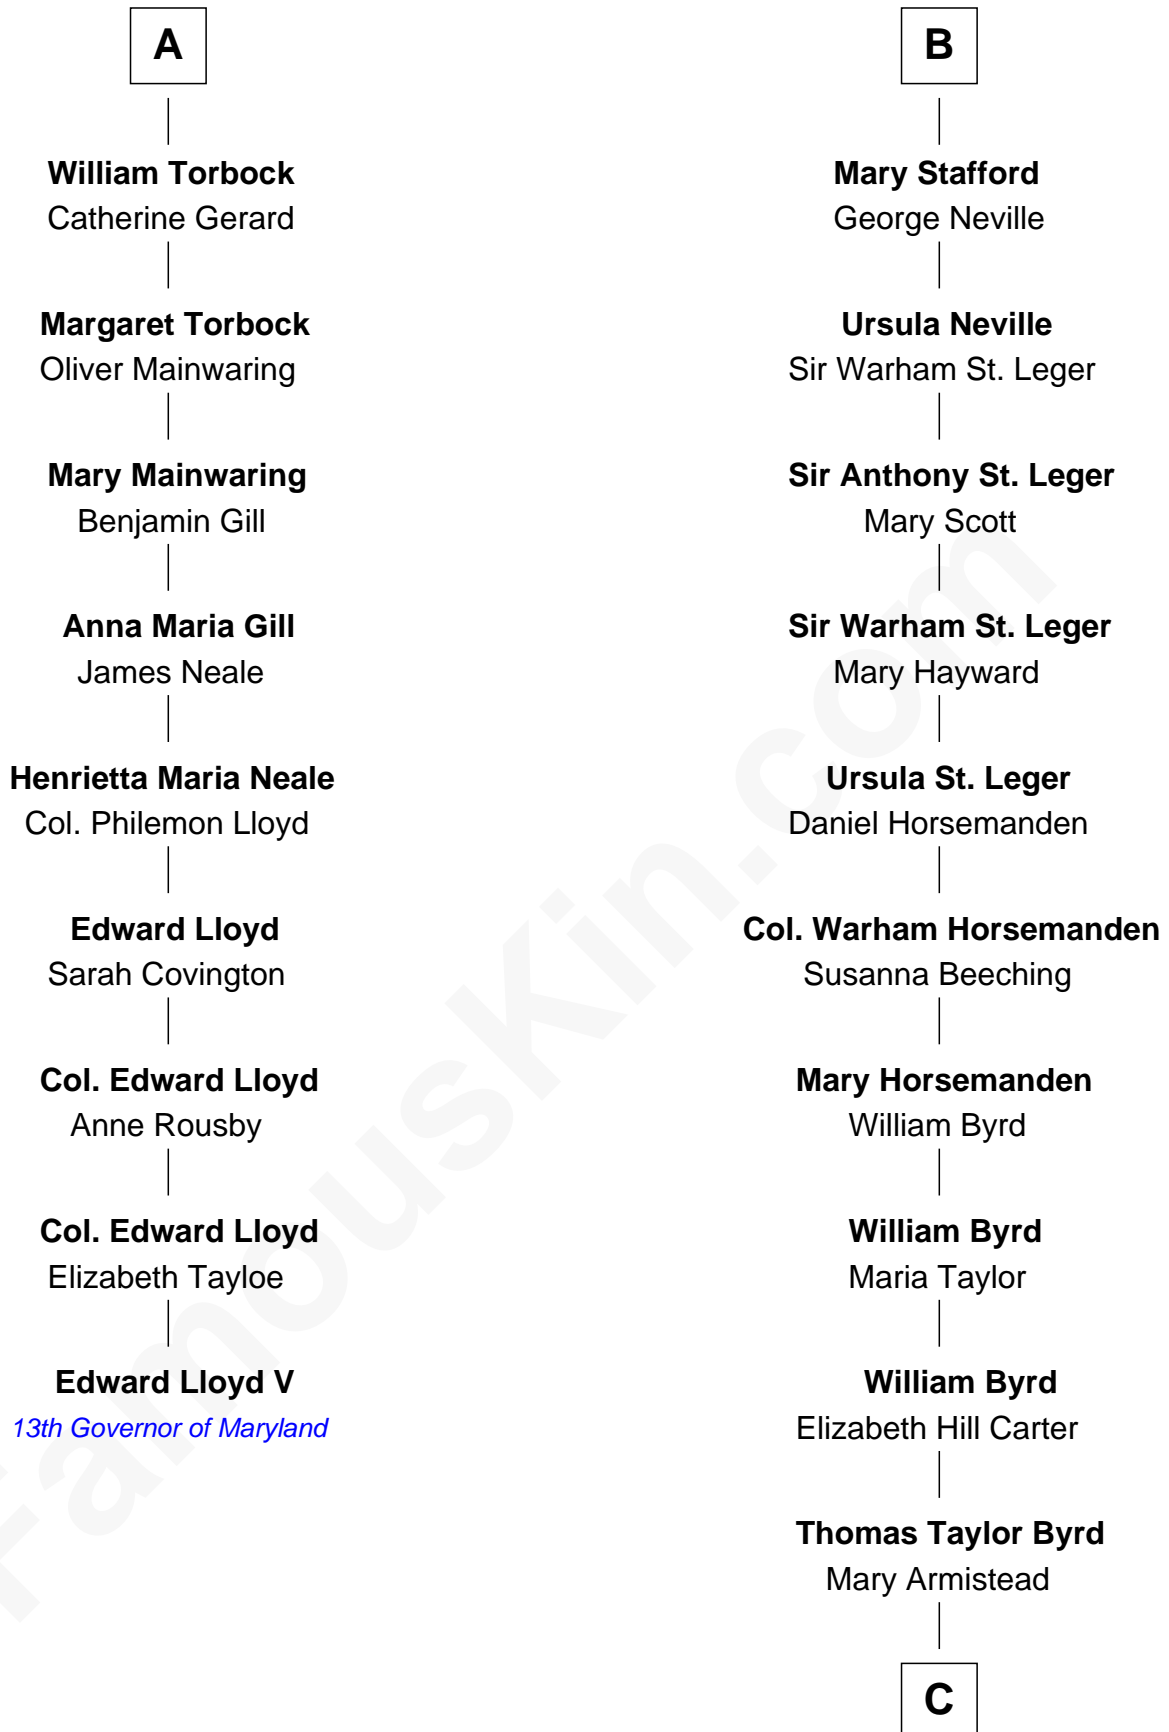

FamousKin.com Relationship Chart of

Edward Lloyd V

13th Governor of Maryland

15th cousin 5 times removed of

Harry F. Byrd

50th Governor of Virginia

Henry Plantagenet

Maud de Chaworth

Eleanor Plantagenet

Richard Fitzalan

Sir Richard Fitzalan

Elizabeth de Bohun

Elizabeth Fitzalan

Sir Robert Goushill

Joan Goushill

Sir Thomas Stanley

Sir John Stanley

Elizabeth Weever

Margery Stanley

Sir William Torbock

Thomas Torbock

Elizabeth Moore

A

Mary Plantagenet

Eleanor Poynings

Henry Percy

Maud Herbert

Eleanor Percy

Edward Stafford

B

C

Richard Evelyn Byrd