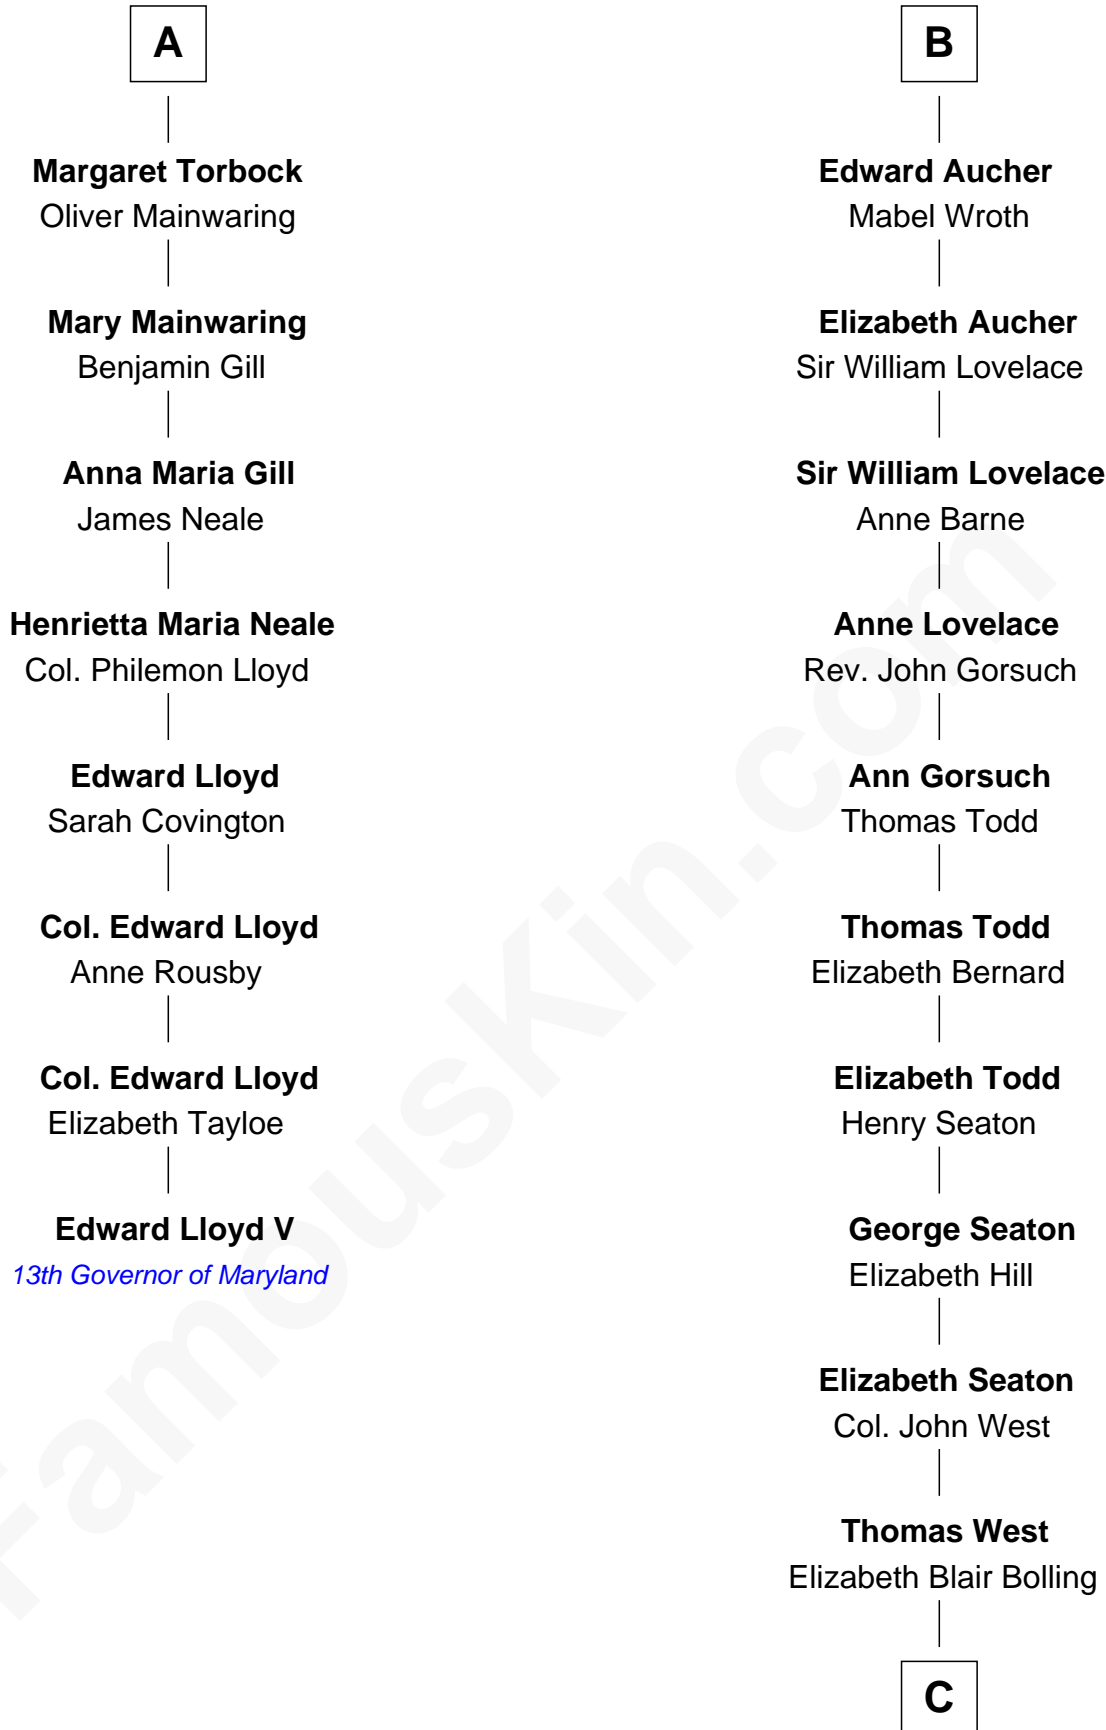

FamousKin.com Relationship Chart of

Edward Lloyd V

13th Governor of Maryland

14th cousin 7 times removed of

Harry F. Byrd

50th Governor of Virginia

C

Eliza Bolling West
Dr. Joel Walker Flood

Col. Henry De La Warr Flood
Mary Elizabeth Trent

Joel Walker Flood
Ella Faulkner

Eleanor Bolling Flood
Richard Evelyn Byrd

Harry F. Byrd
50th Governor of Virginia

FamousKin.com