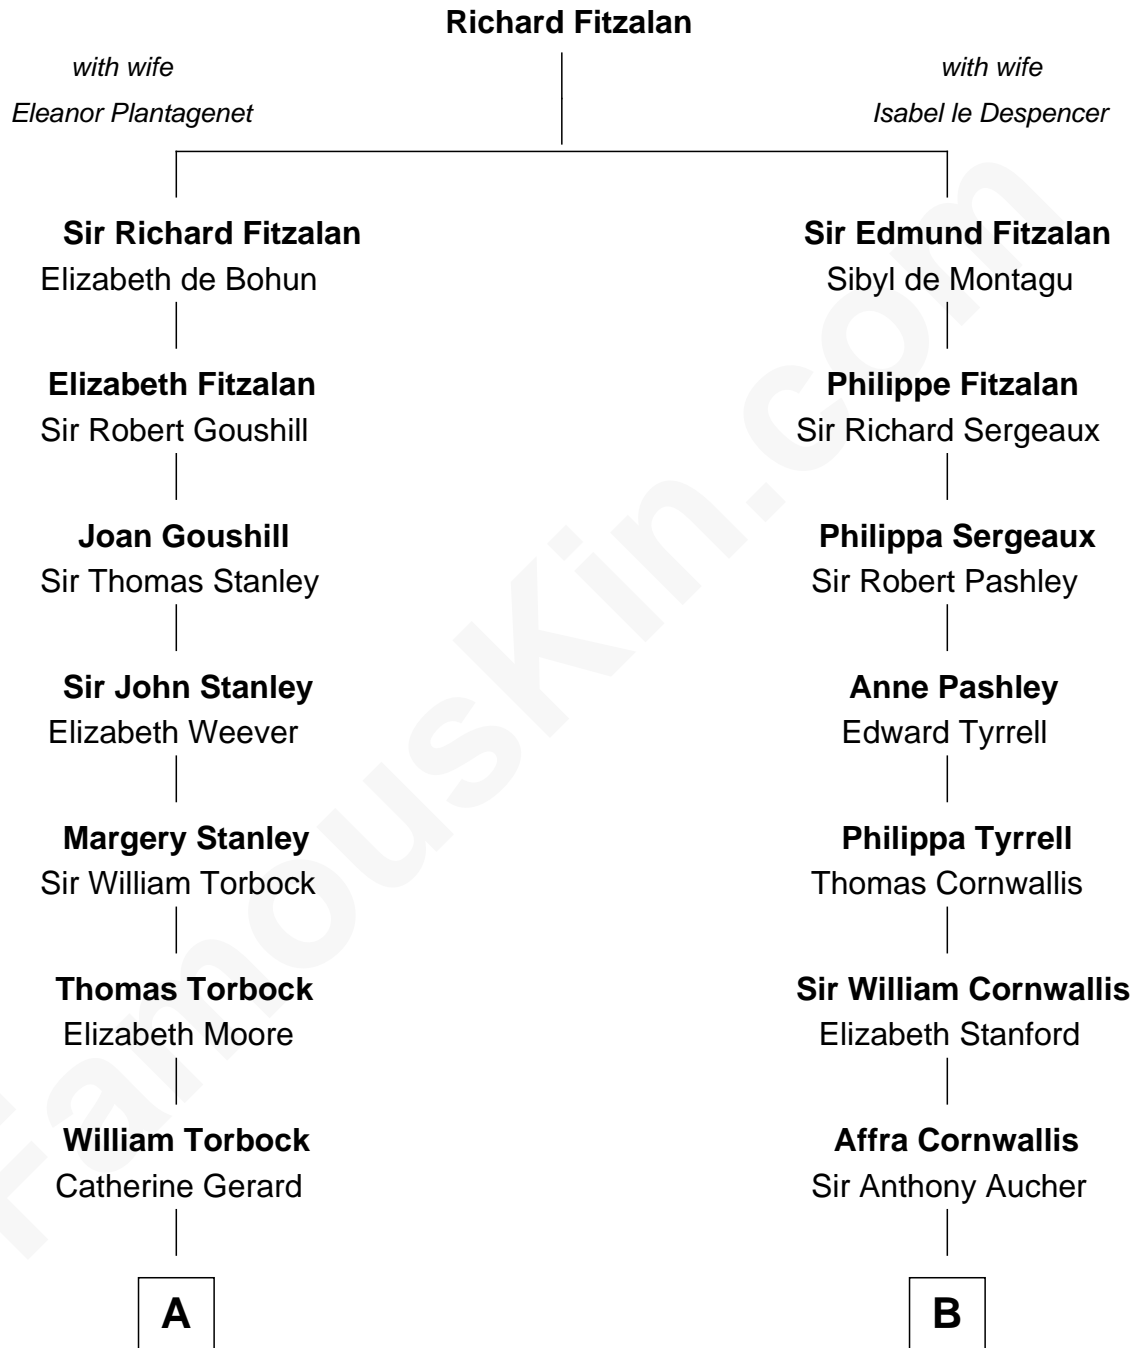

FamousKin.com Relationship Chart of

Edward Lloyd V

13th Governor of Maryland

14th cousin 7 times removed of

Harry F. Byrd

50th Governor of Virginia

C

Eliza Bolling West
Dr. Joel Walker Flood

Col. Henry De La Warr Flood
Mary Elizabeth Trent

Joel Walker Flood
Ella Faulkner

Eleanor Bolling Flood
Richard Evelyn Byrd

Harry F. Byrd
50th Governor of Virginia

FamousKin.com