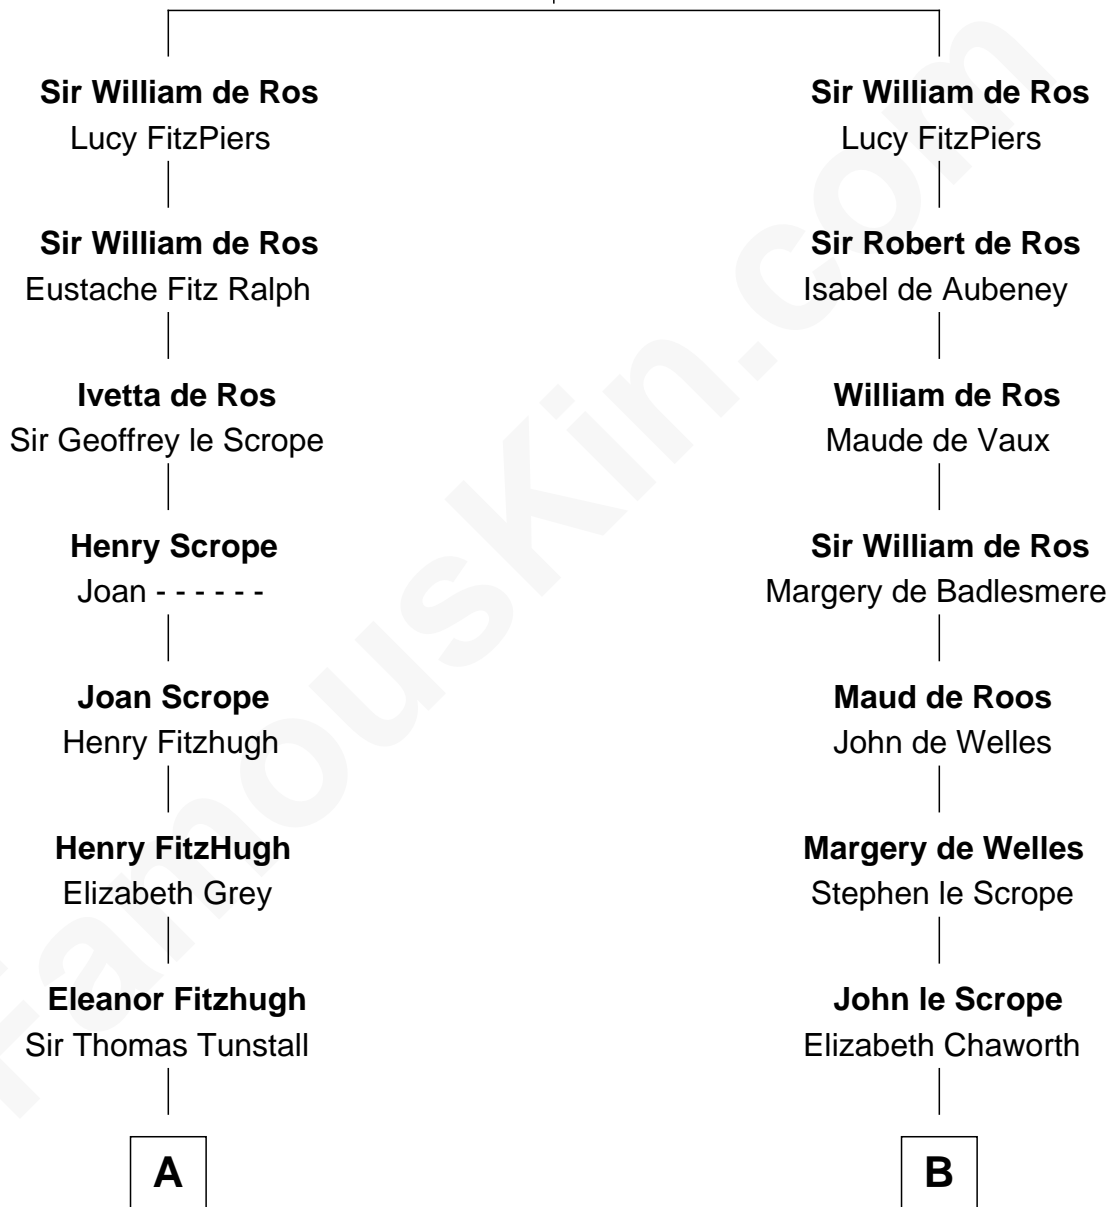

FamousKin.com Relationship Chart of

Edward Lloyd V

13th Governor of Maryland

21st cousin of

Harry F. Byrd

50th Governor of Virginia

Robert de Ros
Isabel of Scotland

C

Ann Corbin
Col. William Tayloe

John Tayloe
Elizabeth Gwynn

John Tayloe
Rebecca Plater

Elizabeth Tayloe
Col. Edward Lloyd

Edward Lloyd V
13th Governor of Maryland

D

Benjamin Harrison
Evelyn Taylor Byrd

Anne Harrison
Richard Evelyn Byrd