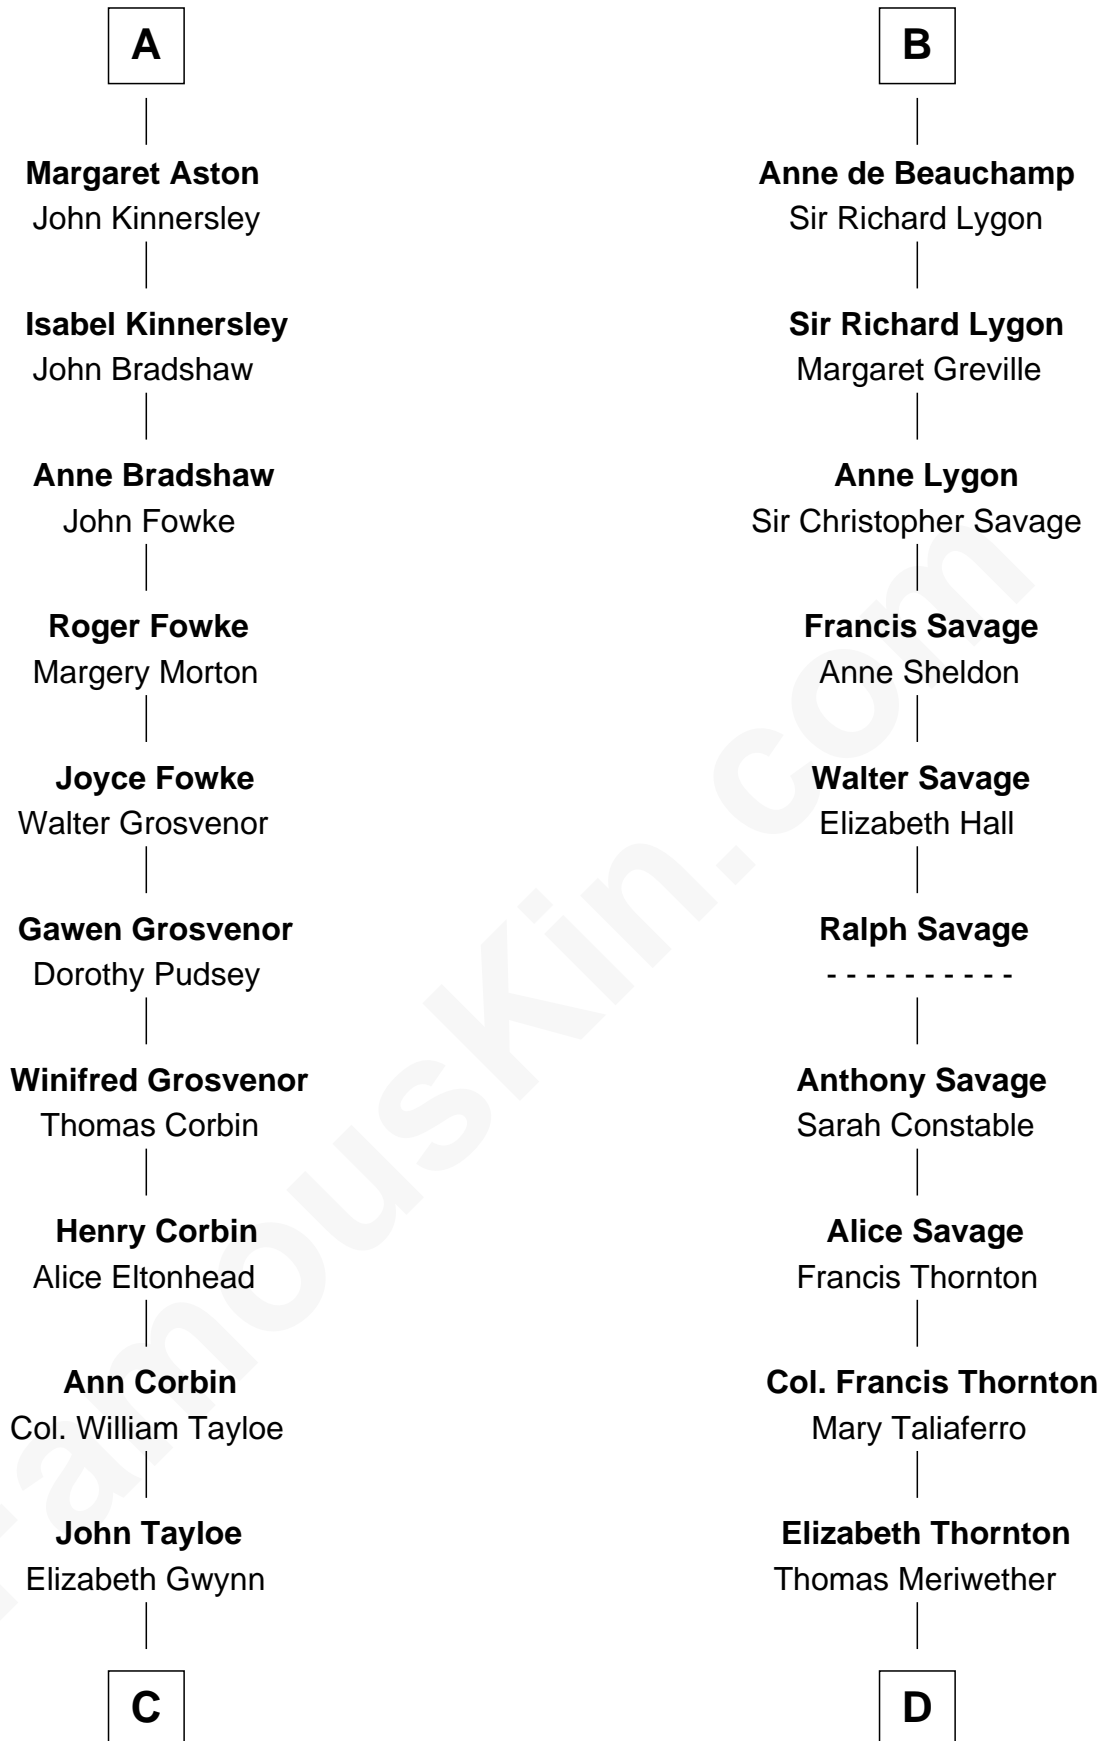

FamousKin.com Relationship Chart of

Edward Lloyd V

13th Governor of Maryland

18th cousin 1 time removed of

Meriwether Lewis

Lewis and Clark Expedition

C

John Tayloe
Rebecca Plater

Elizabeth Tayloe
Col. Edward Lloyd

Edward Lloyd V
13th Governor of Maryland

D

Lucy Meriwether
William Lewis

Meriwether Lewis
Lewis and Clark Expedition

FamousKin.com