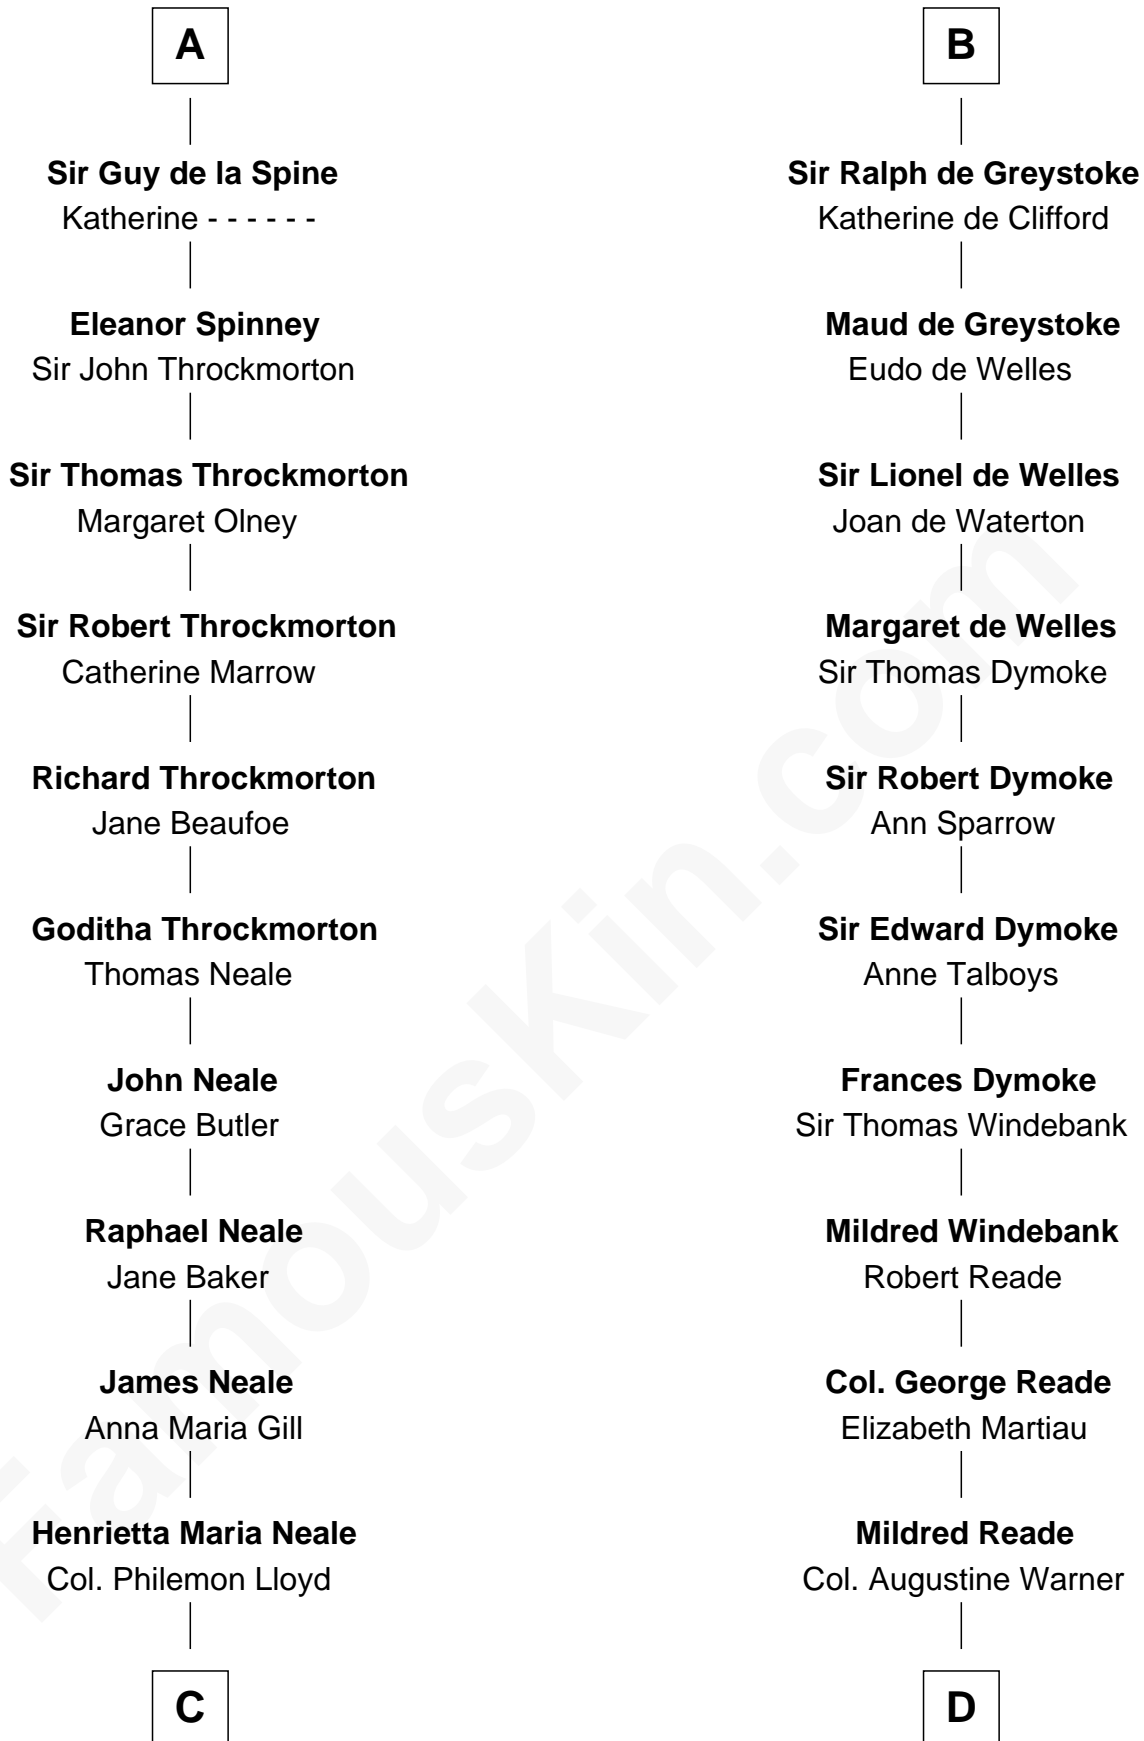

# FamousKin.com Relationship Chart of

**Edward Lloyd V**

*13th Governor of Maryland*

20th cousin of

**Meriwether Lewis**

*Lewis and Clark Expedition*

**C**

**Edward Lloyd**  
Sarah Covington

**Col. Edward Lloyd**  
Anne Rousby

**Col. Edward Lloyd**  
Elizabeth Tayloe

**Edward Lloyd V**  
*13th Governor of Maryland*

**D**

**Elizabeth Warner**  
Col. John Lewis

**Col. Robert Lewis**  
Jane Meriwether

**William Lewis**  
Lucy Meriwether

**Meriwether Lewis**  
*Lewis and Clark Expedition*

FamousKin.com